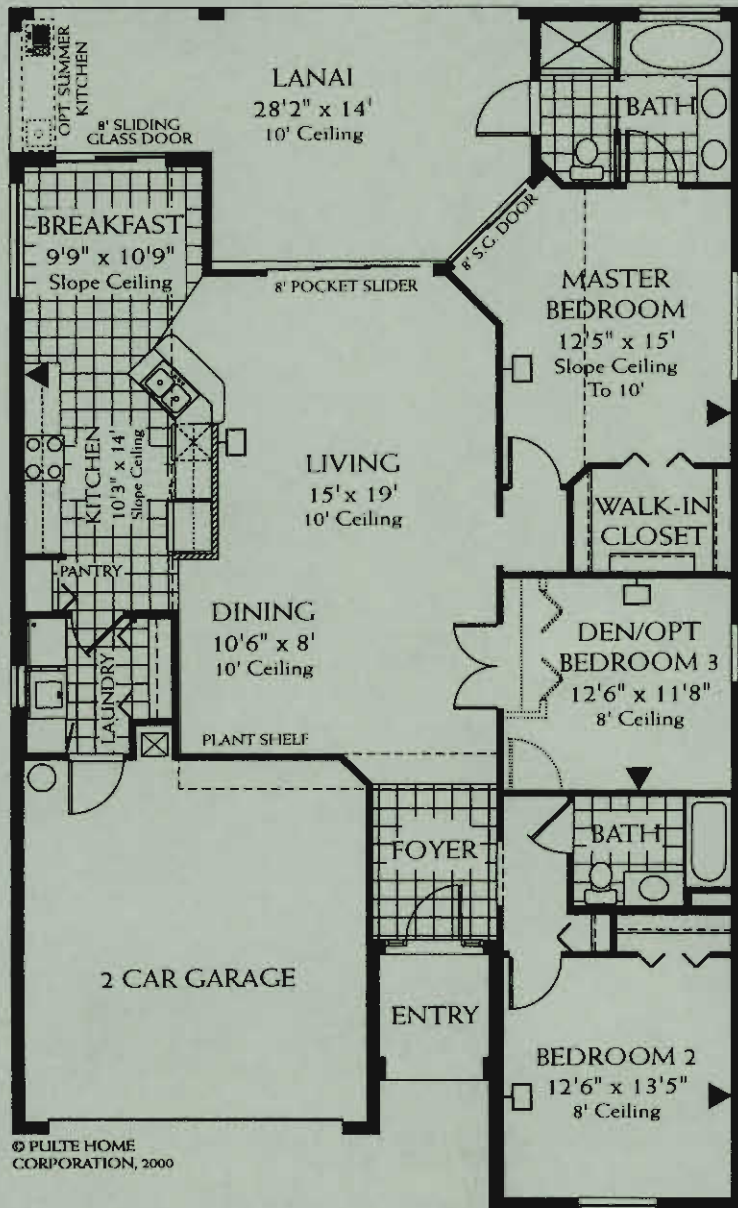

The Cypress 1750

2 Bedroom with Den or
Optional 3rd Bedroom
2 Bathroom - 2 Car Garage

Living Area	1,750 sq. ft.
Lanai	325 sq. ft.
Entry	42 sq. ft.
Garage	405 sq. ft.
Total	2,522 sq. ft.

© PULTE HOME CORPORATION, 2000

- TV Outlet
- ▶ Telephone Outlet