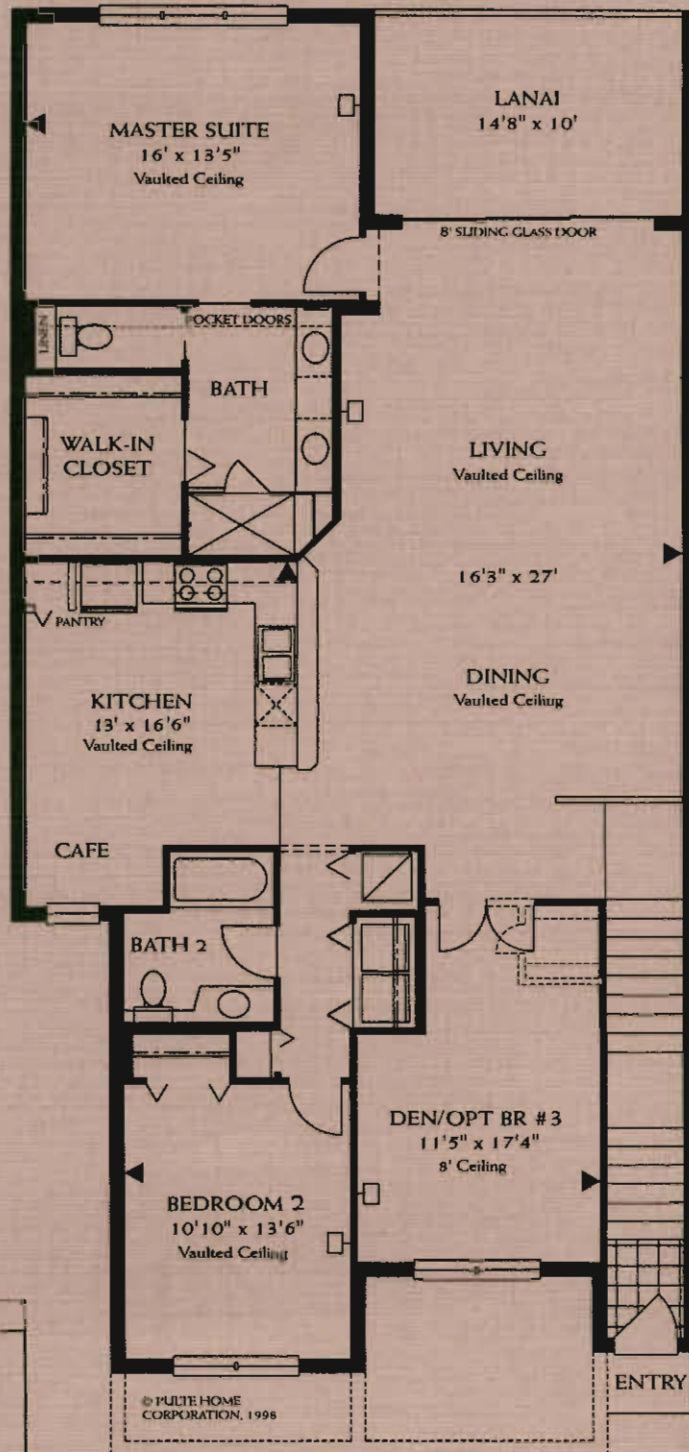

# The Cormorant 1811

2 Bedroom + Den  
2 Bathroom - 1 Car Garage

|              |                      |
|--------------|----------------------|
| Living Area  | 1,811 sq. ft.        |
| Lanai        | 150 sq. ft.          |
| Entry        | 16 sq. ft.           |
| Garage       | 244 sq. ft.          |
| <b>Total</b> | <b>2,221 sq. ft.</b> |

SECOND FLOOR INTERIOR  
(8 unit building shown)

© MULTIPLE HOME CORPORATION, 1998

□ TV Outlet ▶ Telephone Outlet