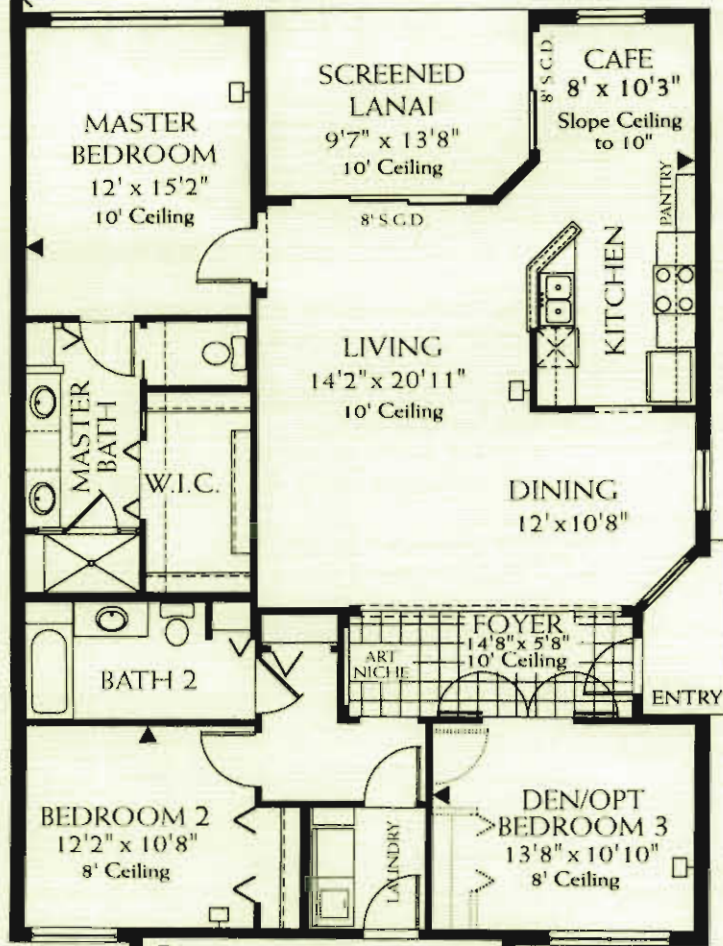

# The Alexander 1587

2 Bedroom + Den  
2 Bathroom - 2 Car Garage

© PULTE HOME CORPORATION, 1998

Living Area	1,587 sq. ft.
Lanai	129 sq. ft.
Entry	25 sq. ft.
Garage	432 sq. ft.
<b>Total</b>	<b>2,173 sq. ft.</b>

CORNER VILLAS

- TV Outlet
- ▶ Telephone Outlet

*Exact dimensions and spatial arrangements on this plan are approximate and may vary in final construction.*