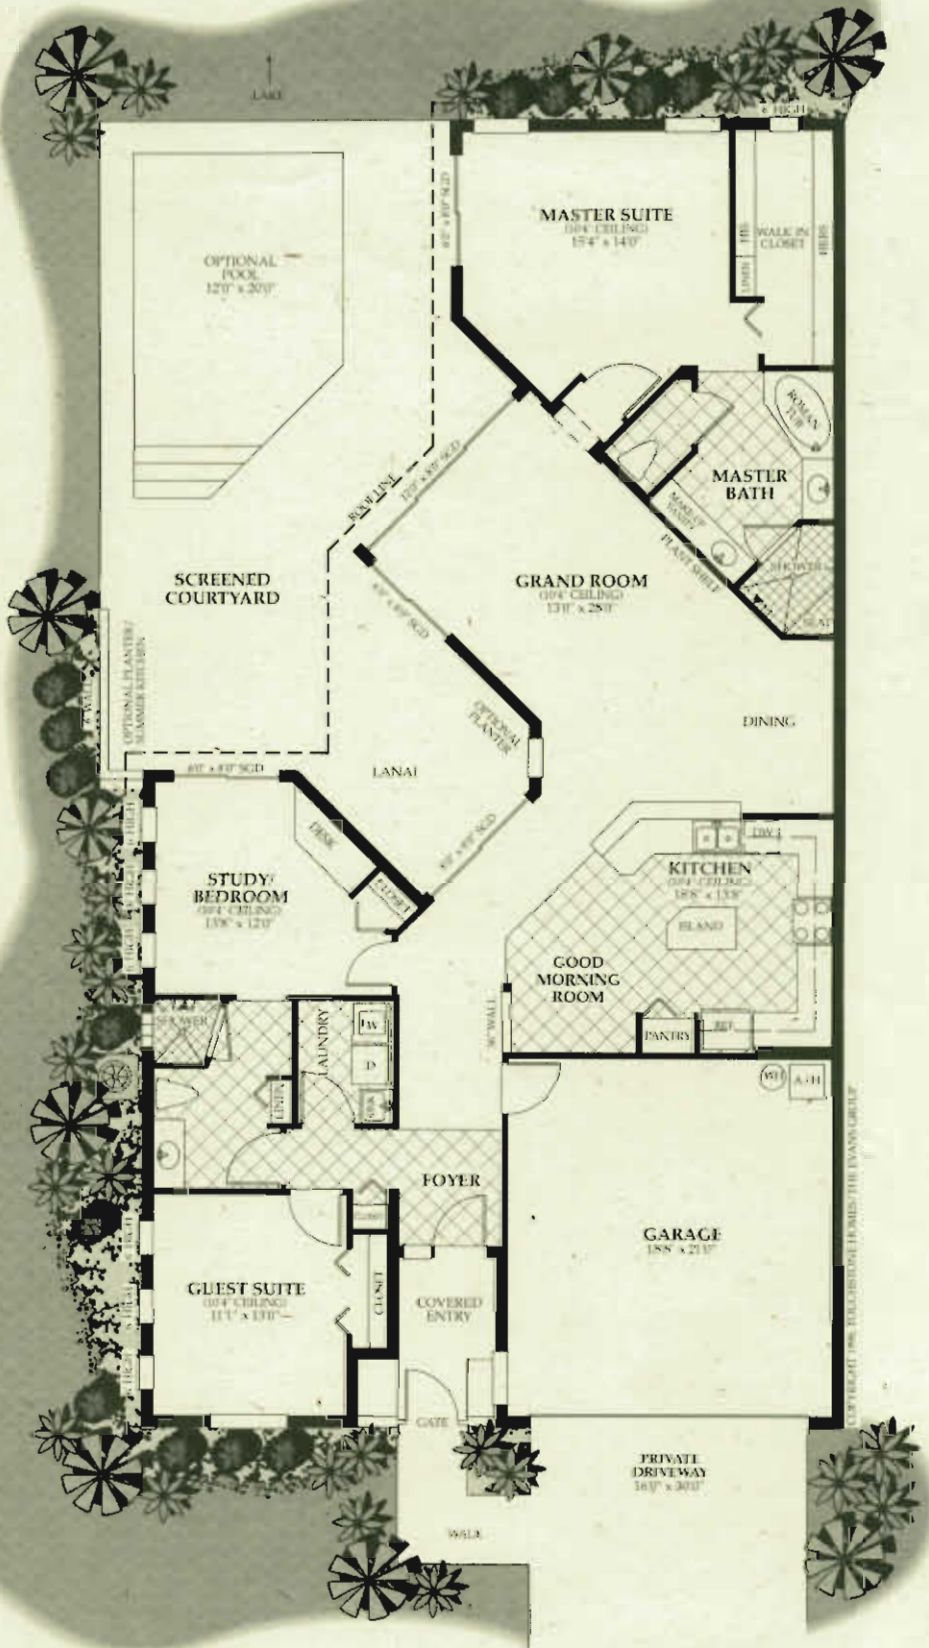

Scale
1" = 11'