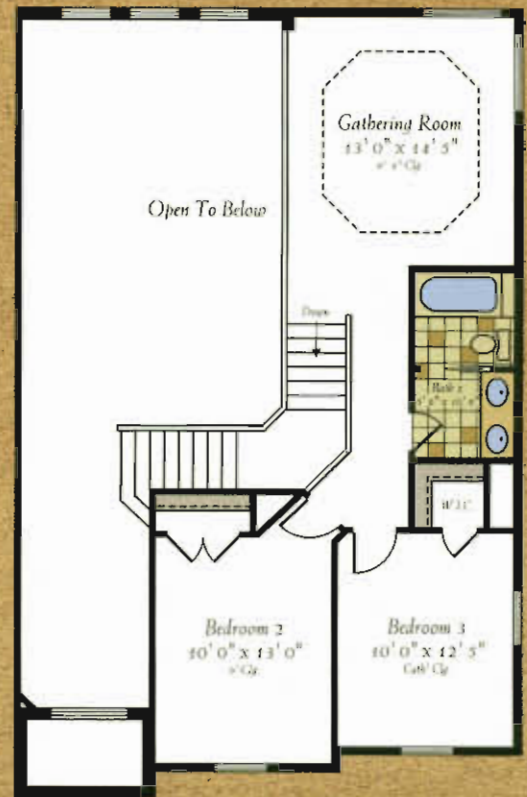

KINGFISHER

Living	2,153 Sq. Ft.
Lanai	189 Sq. Ft.
Garage	477 Sq. Ft.
Entry	26 Sq. Ft.
Total	3,145 Sq. Ft.

3 BEDROOMS, 2 1/2 BATHS,
DEN AND GATHERING ROOM

SECOND FLOOR