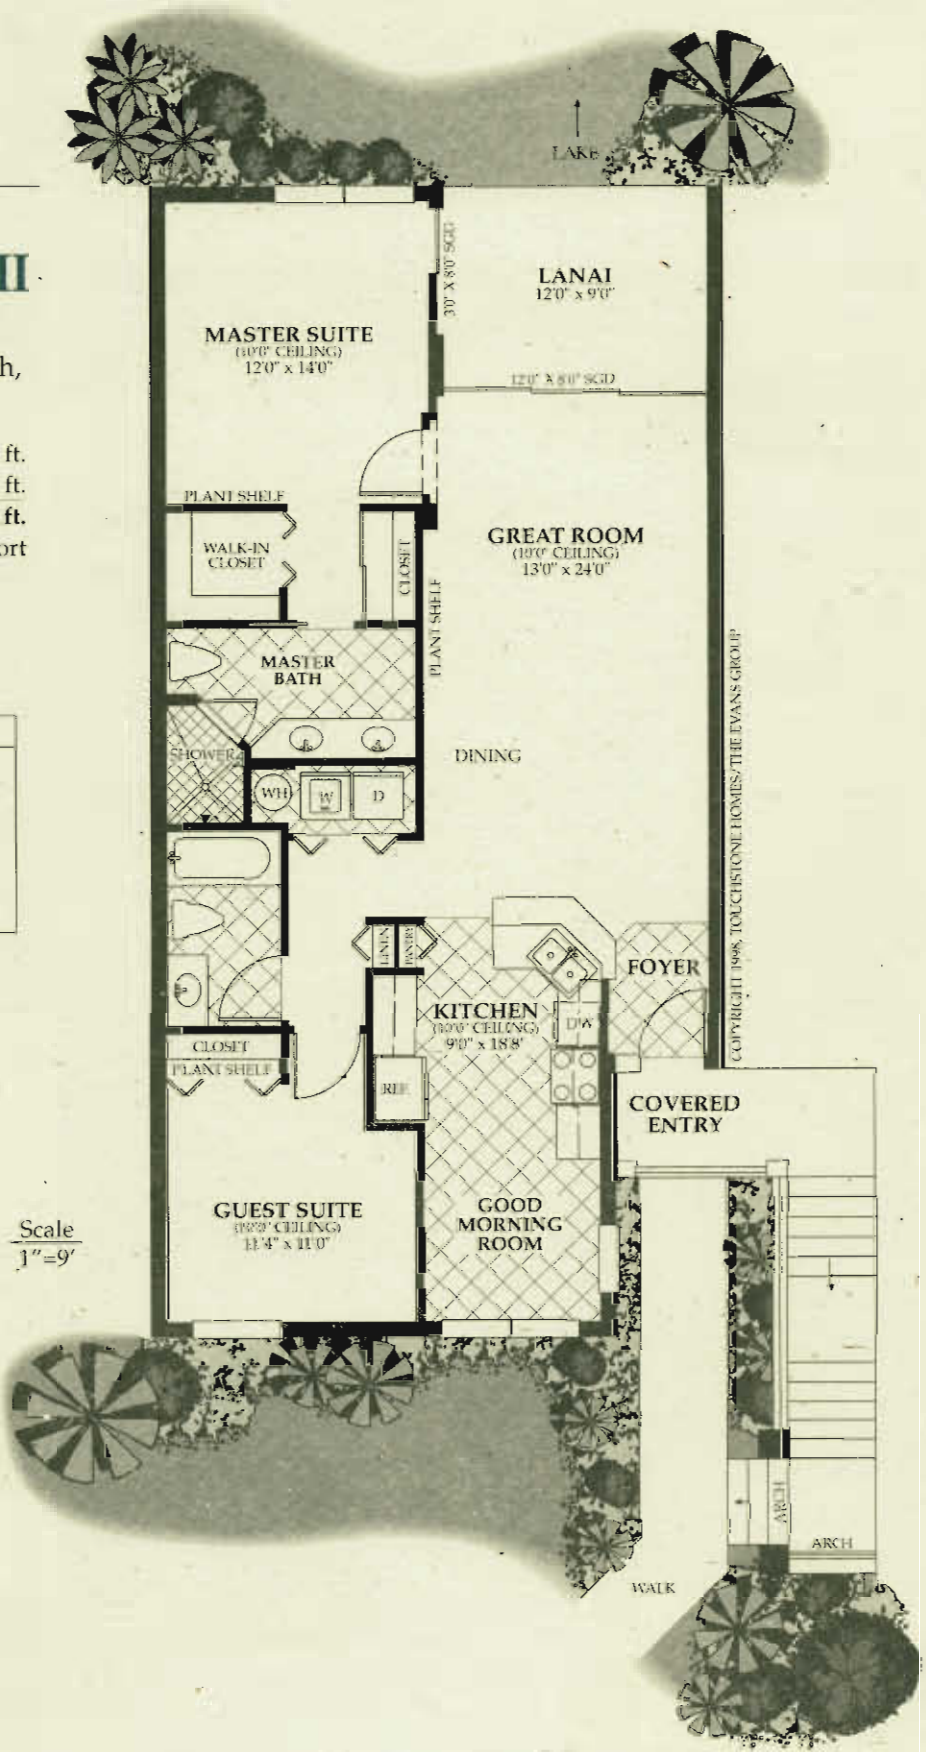

IslandHome II

Second Floor
Two Bedroom, Two Bath,
Garden Condo

Air Conditioned 1,176 sq. ft.
Lanai 110 sq. ft.
Total 1,286 sq. ft.
Plus Carport

Building Layout

Shown here is unit #201.
Unit #202 is reverse image.

Scale
1"=9'

COPYRIGHT 1998, TOUCHSTONE HOMES/THE EVANS GROUP