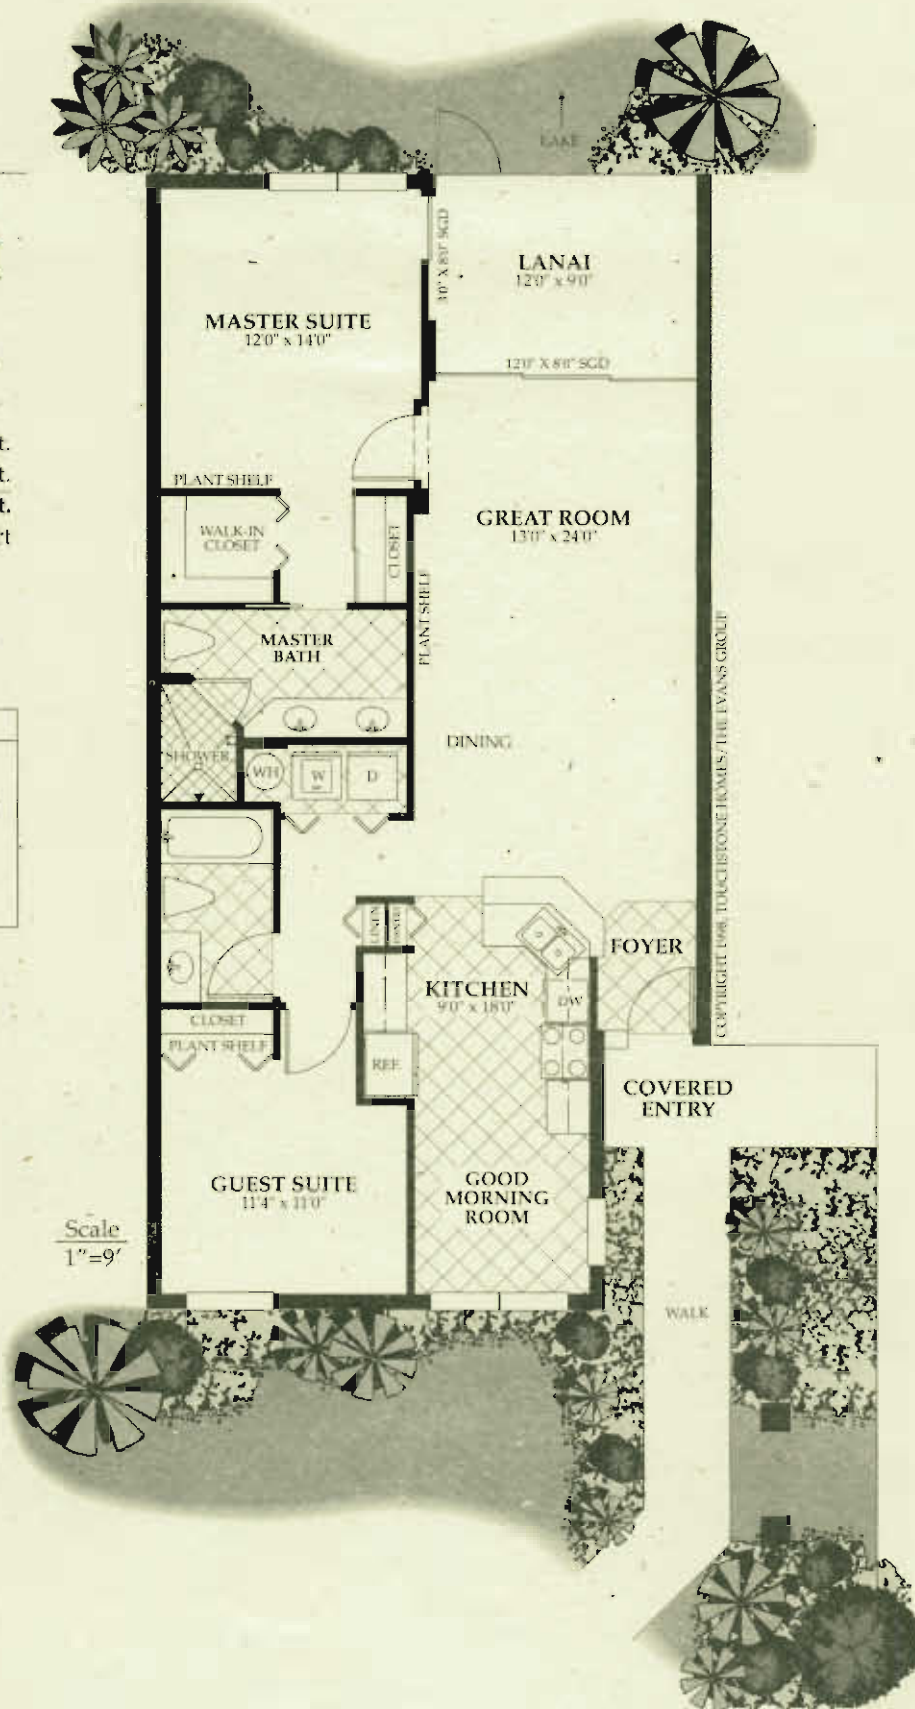

IslandHome I

Ground Floor
Two Bedroom, Two Bath,
Garden Condo

Air Conditioned 1,176 sq. ft.
Lanai 110 sq. ft.
Total 1,286 sq. ft.
Plus Carport

Building Layout

Shown here is unit #103.
Unit #102 is reverse image.

Scale
1"=9'

COPYRIGHT 1998 TOUCHSTONE HOMES / THE EVANS GROUP