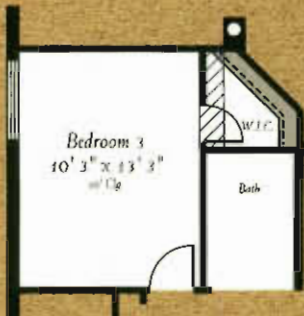

# HERON

Living A/C	2,000 Sq. Ft.
Lanai	147 Sq. Ft.
Garage	403 Sq. Ft.
Entry	22 Sq. Ft.
<b>Total</b>	<b>2,572 Sq. Ft.</b>

2 BEDROOMS, 2 BATHS, DEN

OPTIONAL BEDROOM

OPTIONAL MASTER BEDROOM