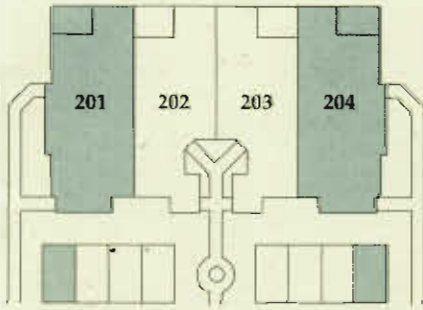

HarbourHome II

Second Floor
 Three Bedroom, Two Bath,
 Coach Home

Air Conditioned	1,646 sq. ft.
Lanai	122 sq. ft.
Detached Garage	220 sq. ft.
Total	1,988 sq. ft.

Building Layout

Shows here is unit #204.
 Unit #201 is reverse image.

Scale
 1" = 9'

COPYRIGHT 1998 TOUCHSTONE HOMES / THE EVANS CIRCUIT