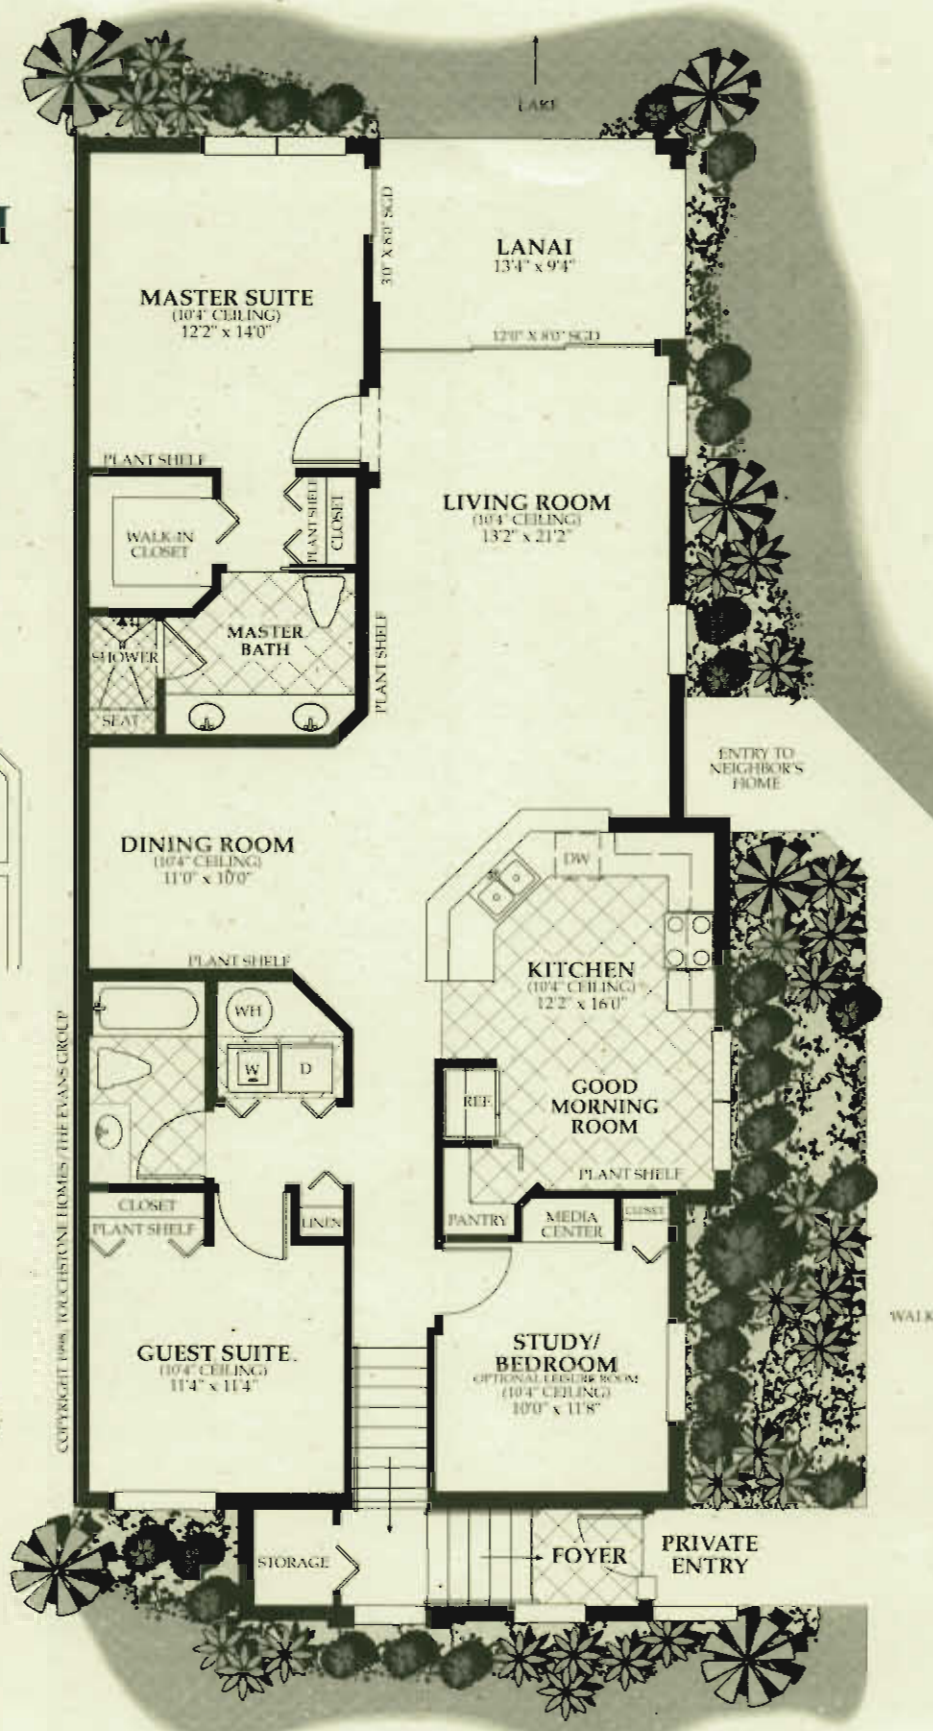

HarbourHome II

Second Floor
 Three Bedroom, Two Bath,
 Coach Home

Air Conditioned	1,646 sq. ft.
Lanai	122 sq. ft.
Detached Garage	220 sq. ft.
Total	1,988 sq. ft.

Building Layout

Shows here is unit #204.
 Unit #201 is reverse image.

Scale
 1" = 9'

COPYRIGHT 1998 TOUCHSTONE HOMES / THE EVANS CIRCUIT