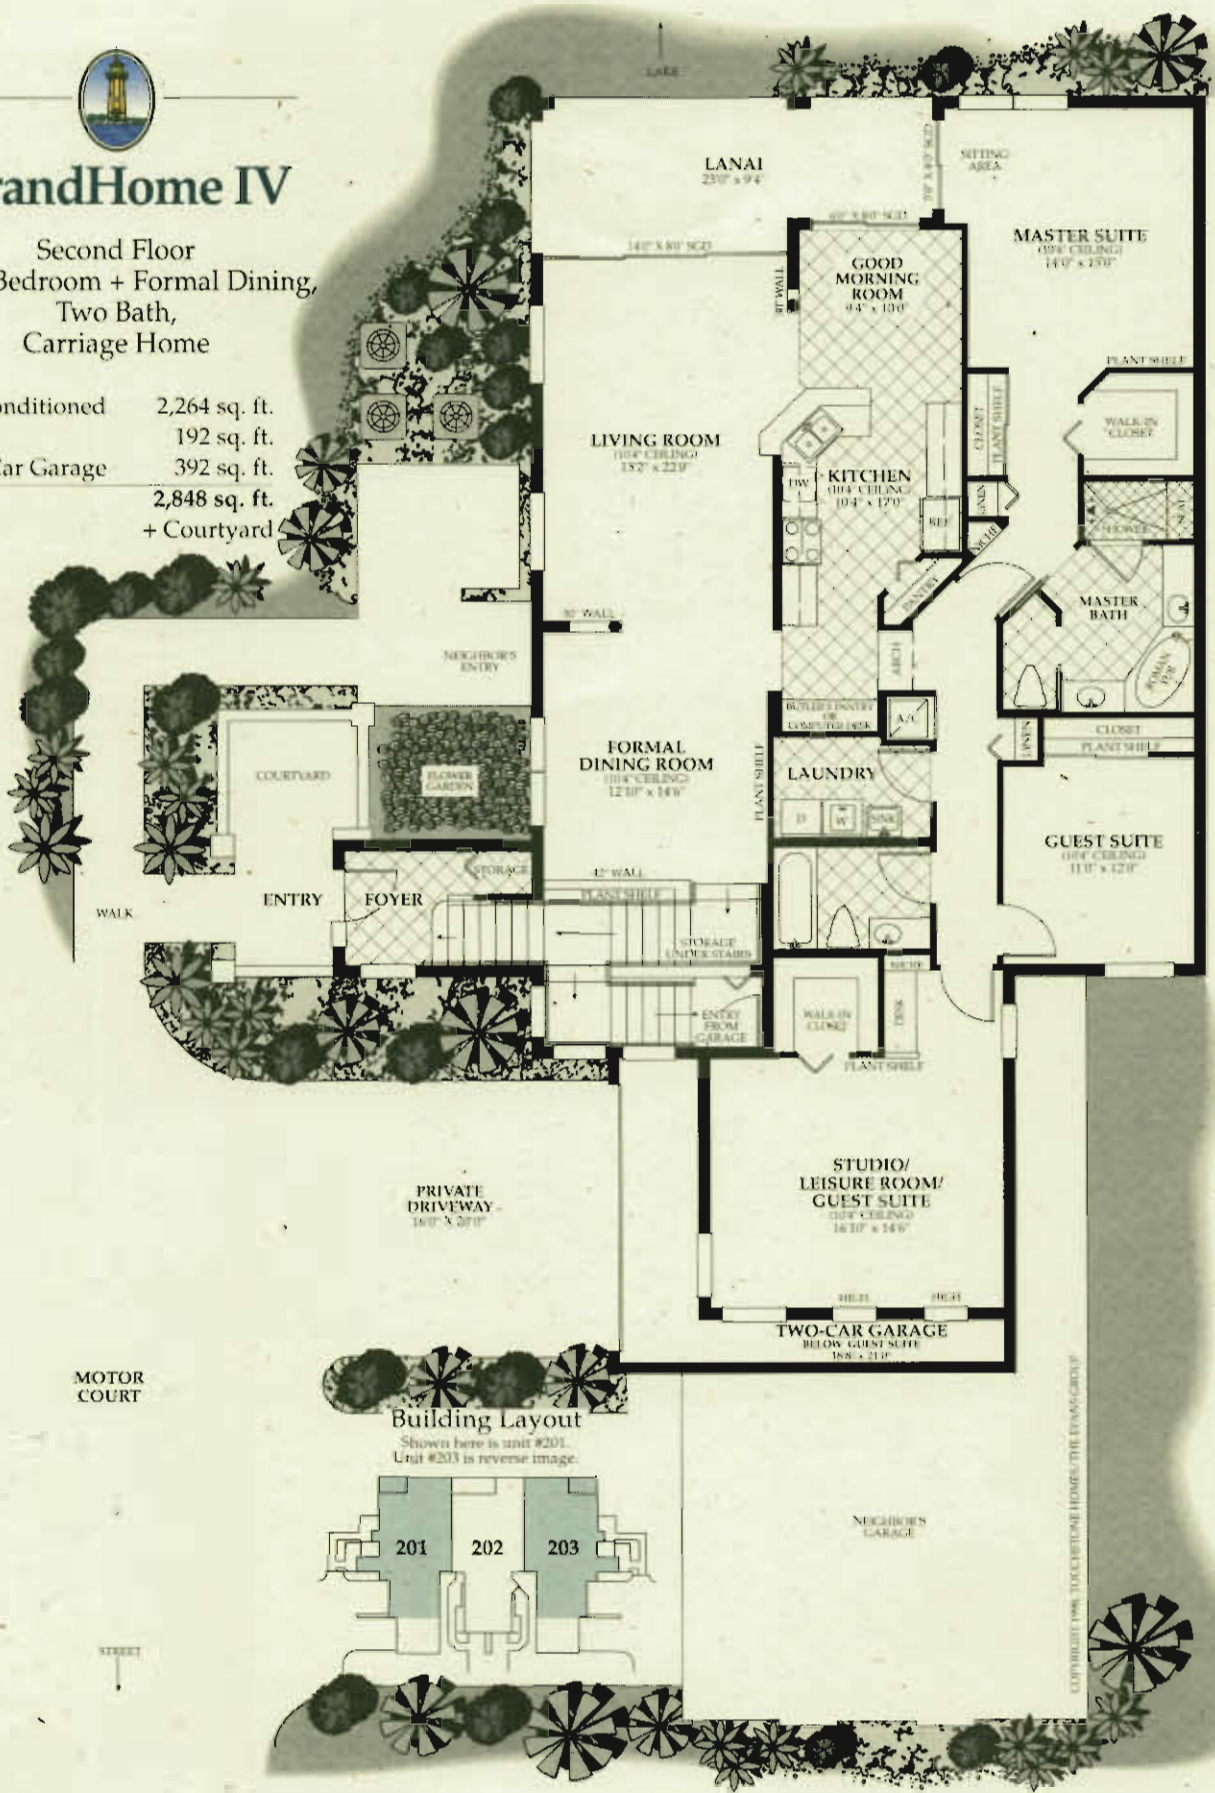

# GrandHome IV

Second Floor  
Three Bedroom + Formal Dining,  
Two Bath,  
Carriage Home

Air Conditioned	2,264 sq. ft.
Lanai	192 sq. ft.
Two-Car Garage	392 sq. ft.
<b>Total</b>	<b>2,848 sq. ft.</b> + Courtyard

Scale  
1" = 11'

MOTOR COURT

STREET

COPYRIGHT 1996, THE EVANS GROUP