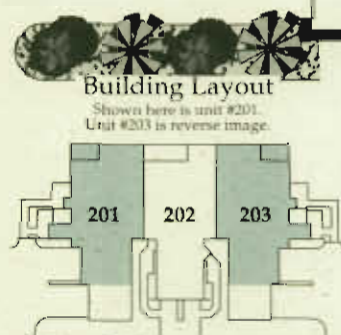

# GrandHome IV

Second Floor  
Three Bedroom + Formal Dining,  
Two Bath,  
Carriage Home

Air Conditioned	2,264 sq. ft.
Lanai	192 sq. ft.
Two-Car Garage	392 sq. ft.
<b>Total</b>	<b>2,848 sq. ft.</b> + Courtyard

Scale  
1" = 11'

MOTOR COURT

STREET

COPYRIGHT 1996, THE EVANS GROUP