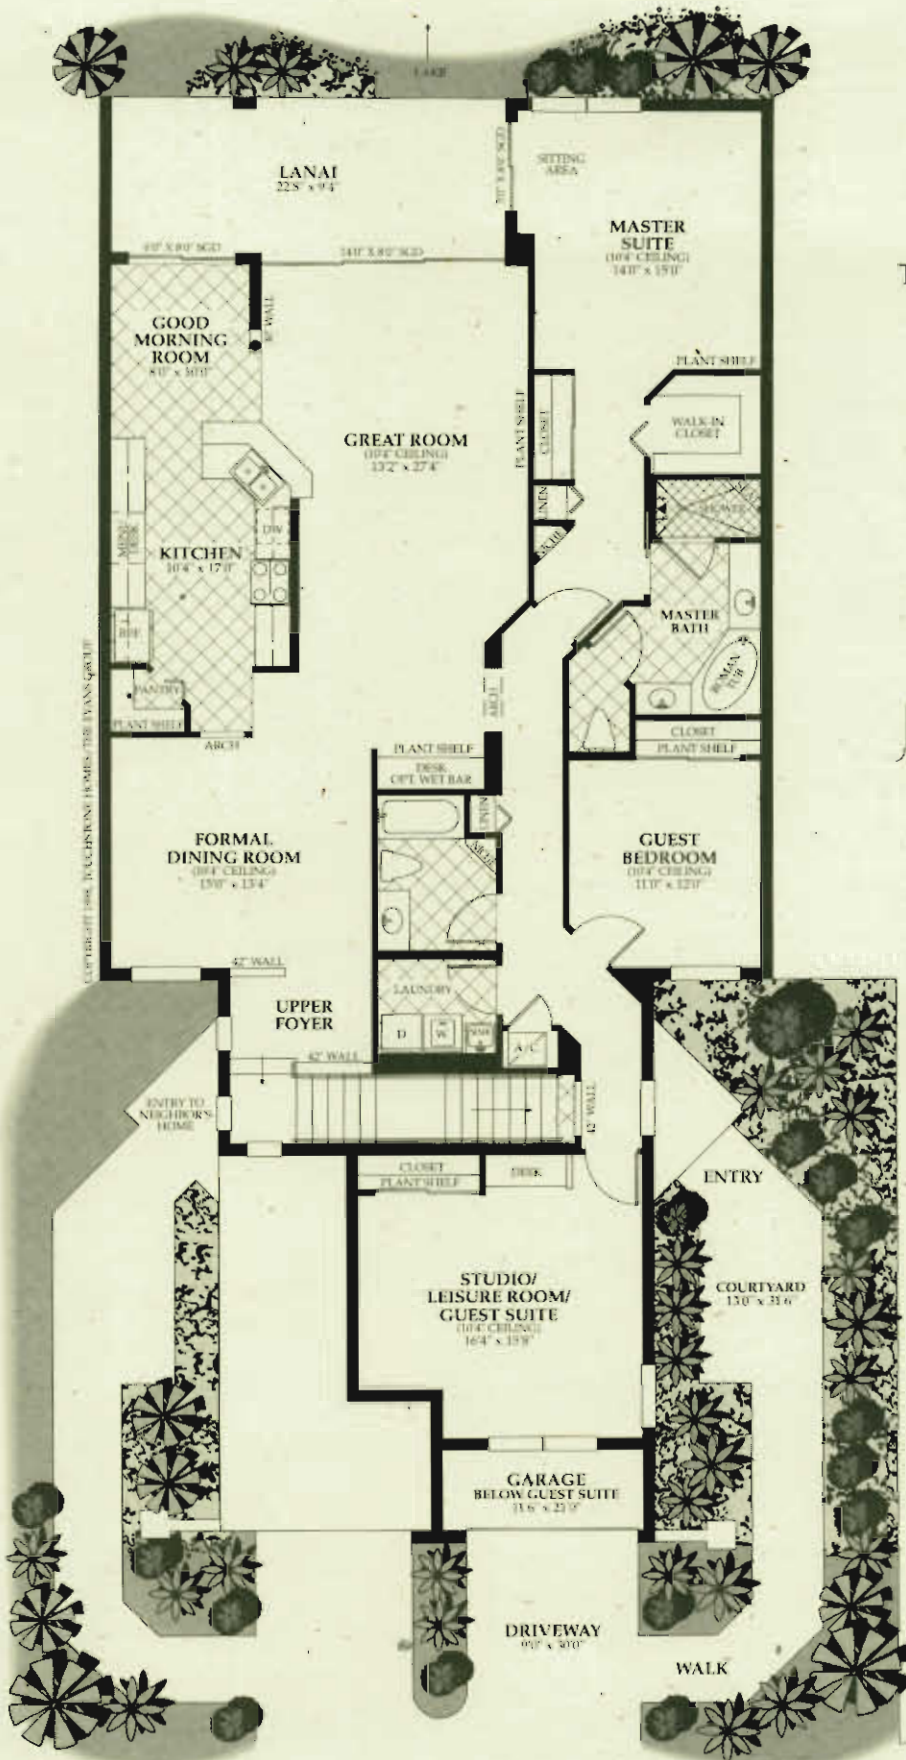

GrandHome III

Second Floor
 Three Bedroom + Formal Dining,
 Two Bath, Carriage Home

Air Conditioned	2,306 sq. ft.
Lanai	212 sq. ft.
Garage	242 sq. ft.
Total	2,760 sq. ft.
	+ 410 sq. ft. Courtyard

Building Layout

Shown here is unit #202.

ENTRY FROM GROUND FLOOR

Scale
 1" = 11'