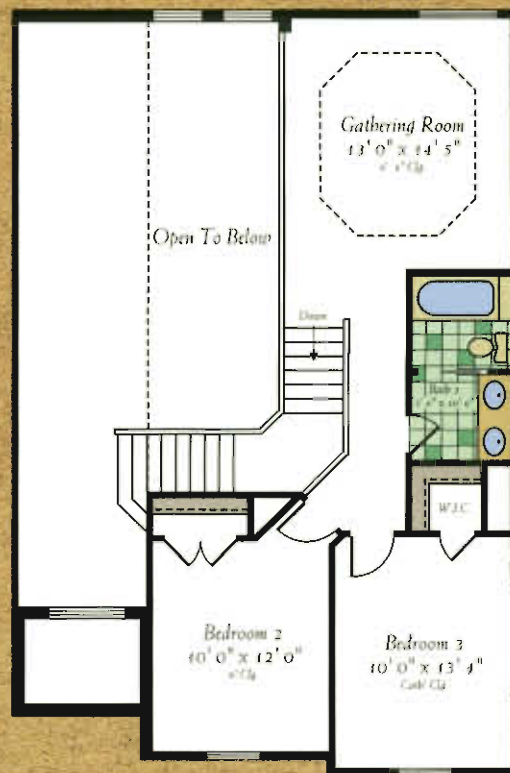

## EGRET

Living	2,255 Sq. Ft.
Lanai	189 Sq. Ft.
Garage	480 Sq. Ft.
Entry	26 Sq. Ft.
<b>Total</b>	<b>2,950 Sq. Ft.</b>

3 BEDROOMS, 2 1/2 BATHS,  
GATHERING ROOM

SECOND FLOOR