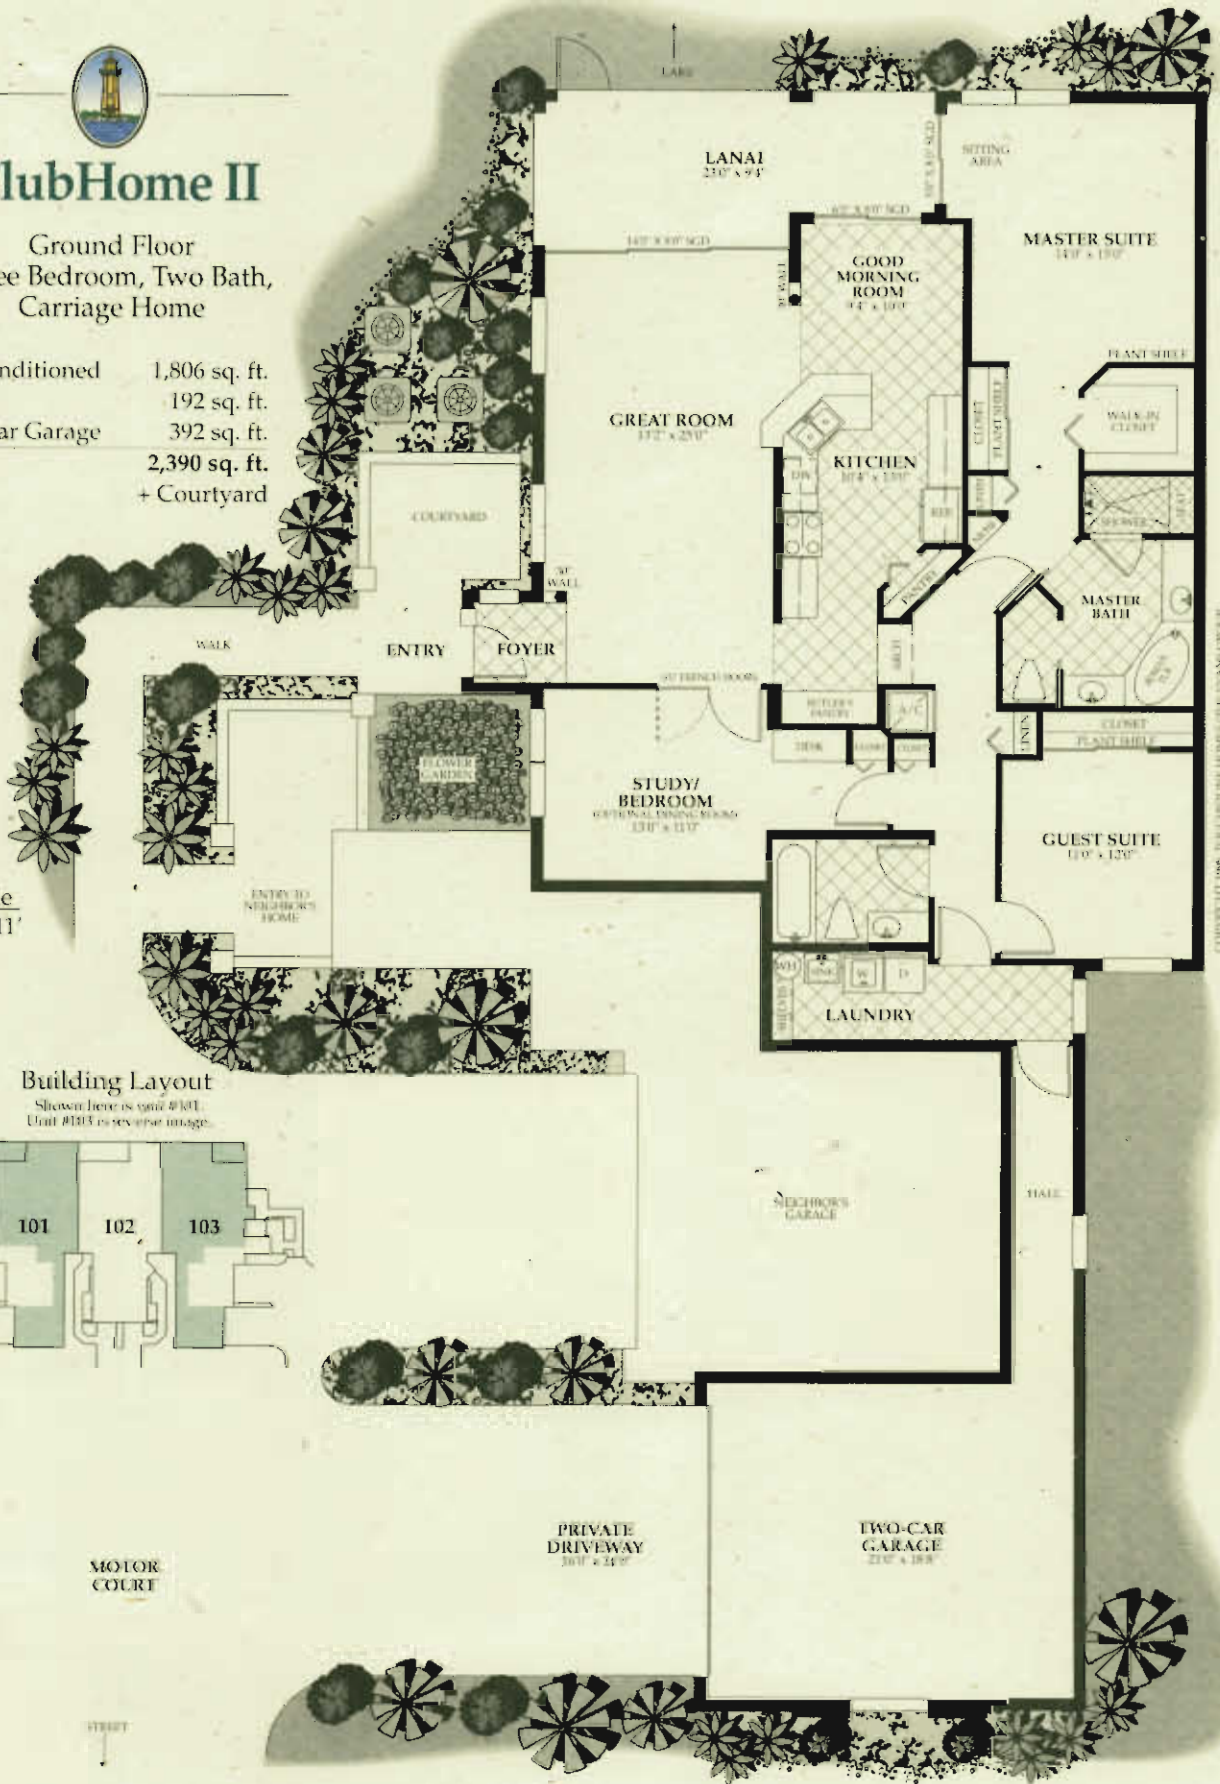

# ClubHome II

Ground Floor  
Three Bedroom, Two Bath,  
Carriage Home

Air Conditioned	1,806 sq. ft.
Lanai	192 sq. ft.
Two-Car Garage	392 sq. ft.
<b>Total</b>	<b>2,390 sq. ft.</b> + Courtyard

Scale  
1" = 11'

COURTESY 1998, THE CLUBHOME HOMEWORKS GROUP