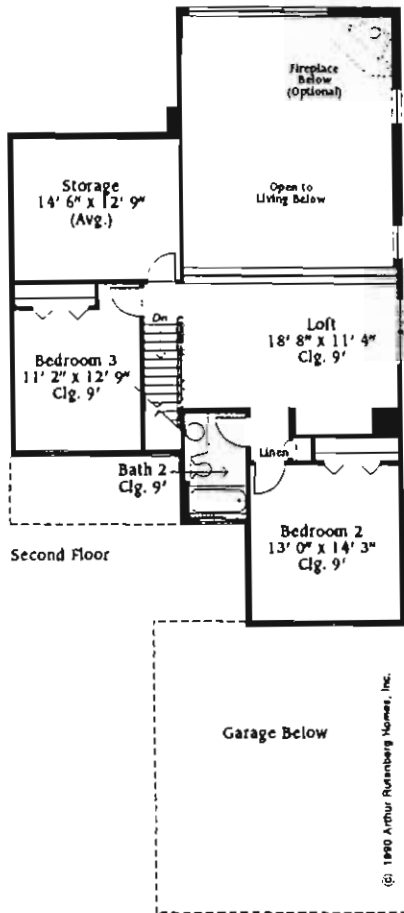

Pool Package A (Optional)

Pool
25' 6" x 14' 0" (Avg.)

Aberdeen

1st Flr Living	1,942 Sq. Ft.
Lanai	178 Sq. Ft.
Garage	513 Sq. Ft.
Entry	48 Sq. Ft.
Total	3,682 Sq. Ft.

3 Bedrooms, + Den,
2½ Baths

These drawings are conceptual only and are for the convenience of reference. They should not be relied upon as representation, expressed or implied, of the final detail.

Aberdeen 2nd

Living 1,001 Sq. Ft.

These drawings are conceptual only and are for the convenience of reference. They should not be relied upon as representation, expressed or implied, of the final detail.