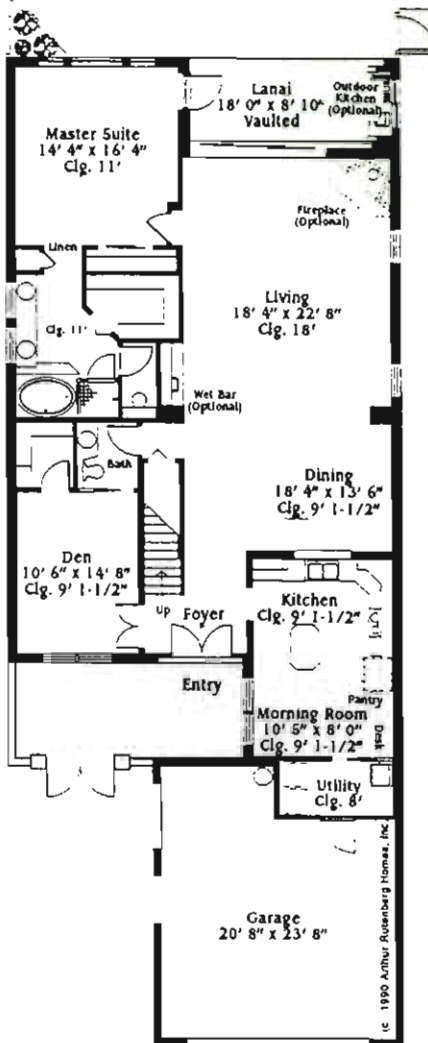

Pool Package A (Optional)

Pool
25' 6" x 14' 0" (Avg.)

Aberdeen

1st Flr Living	1,942 Sq. Ft.
Lanai	178 Sq. Ft.
Garage	513 Sq. Ft.
Entry	48 Sq. Ft.
Total	3,682 Sq. Ft.

3 Bedrooms, + Den,
2½ Baths

These drawings are conceptual only and are for the convenience of reference. They should not be relied upon as representation, expressed or implied, of the final detail.

Aberdeen 2nd

Living 1,001 Sq. Ft.

These drawings are conceptual only and are for the convenience of reference. They should not be relied upon as representation, expressed or implied, of the final detail.