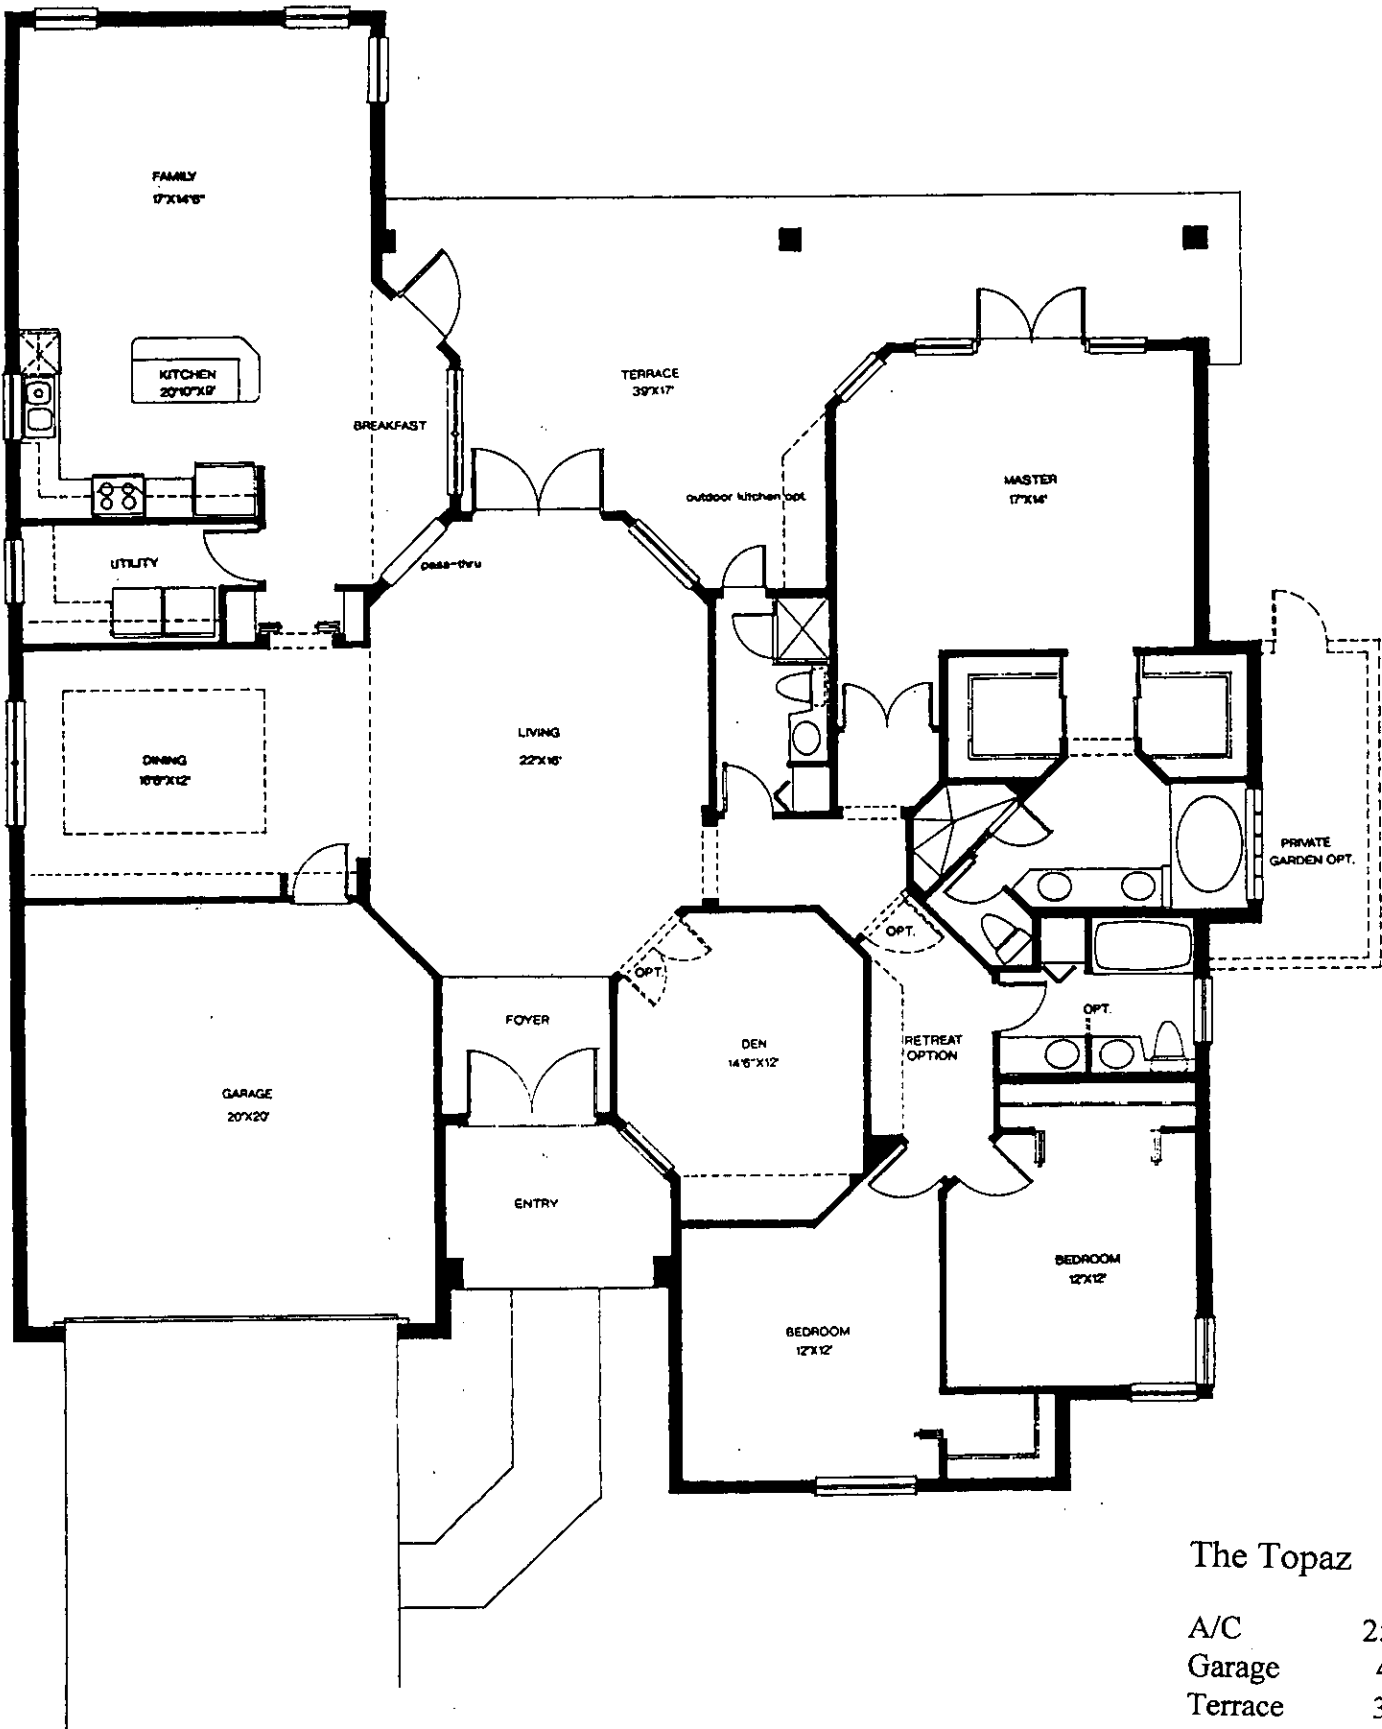

The Topaz at Deer Creek
Three Bedroom plus Den, Three Bath, Family Room

The Topaz

A/C	2500 s.f.
Garage	424 s.f.
Terrace	391 s.f.
Entry	82 s.f.
Total	3397 s.f.