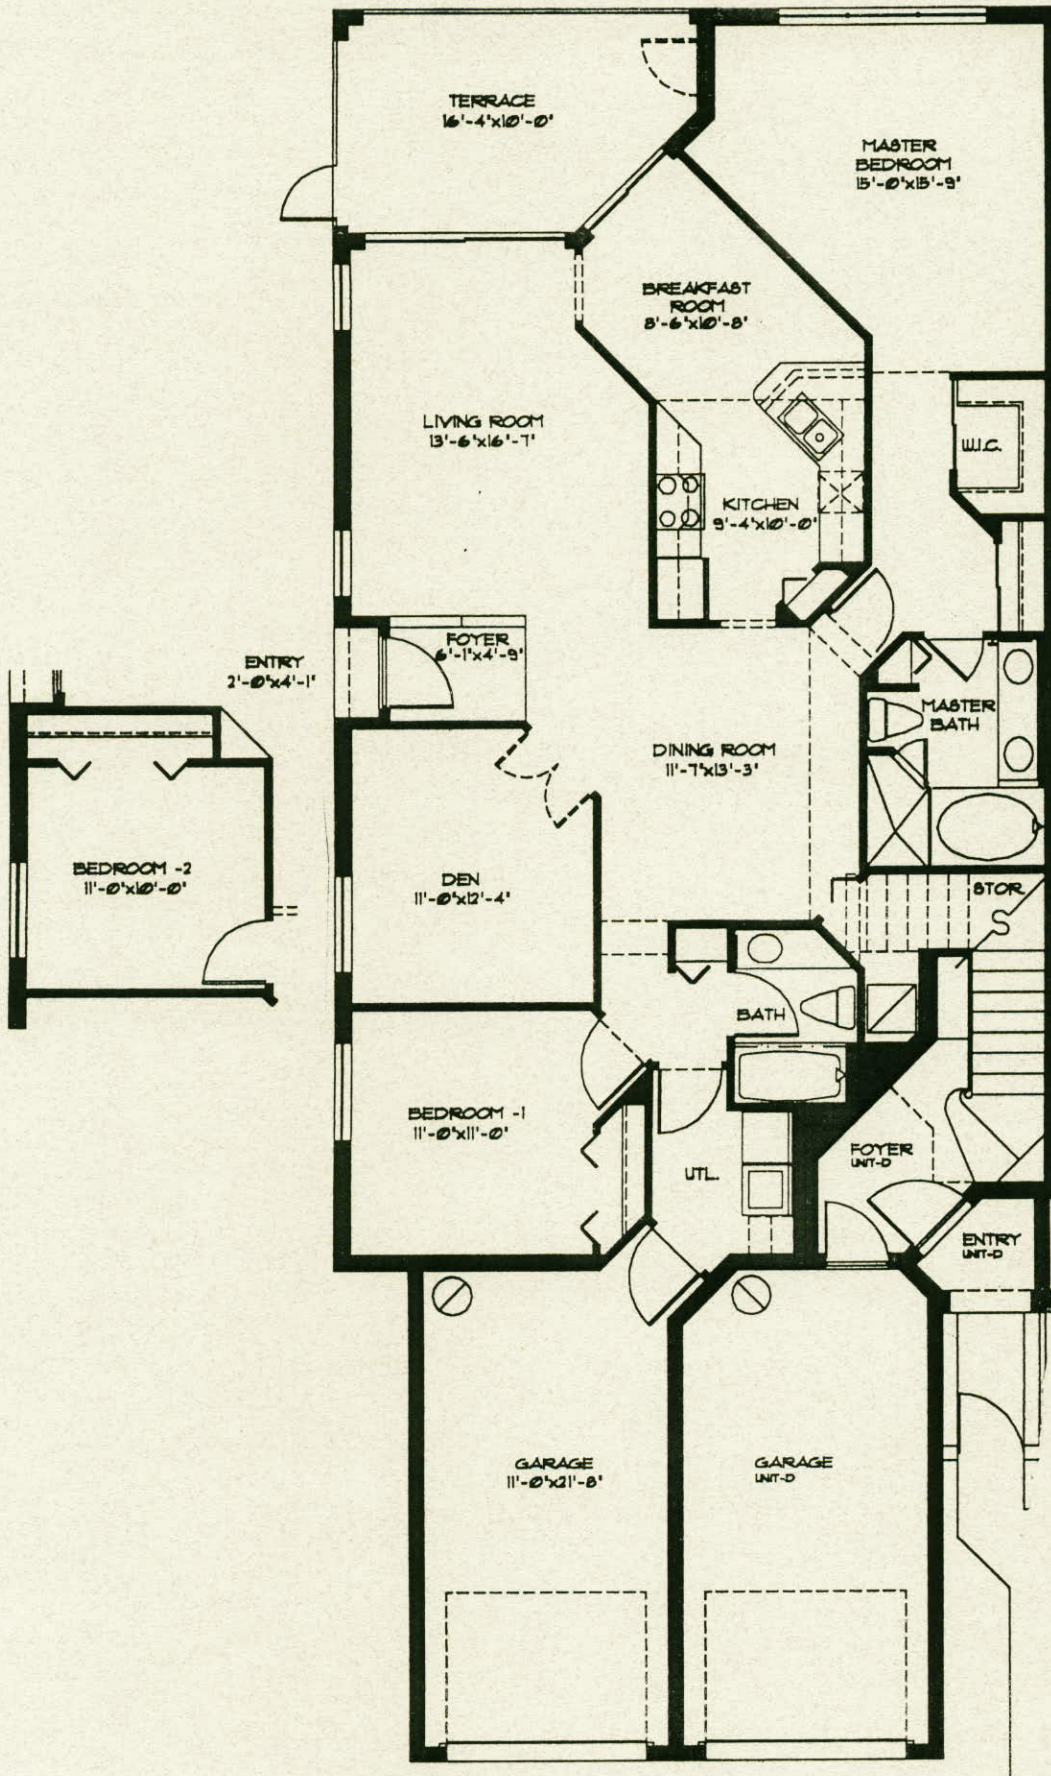

Eagle Cove at Sterling Oaks

The Spoonbill
2 Bedroom plus Den, 2 Bath
End Unit First Floor

Living Area	1,557 s.f.
Garage	270 s.f.
Terrace	148 s.f.
Covered Entry	8 s.f.
TOTAL	1,983 s.f.