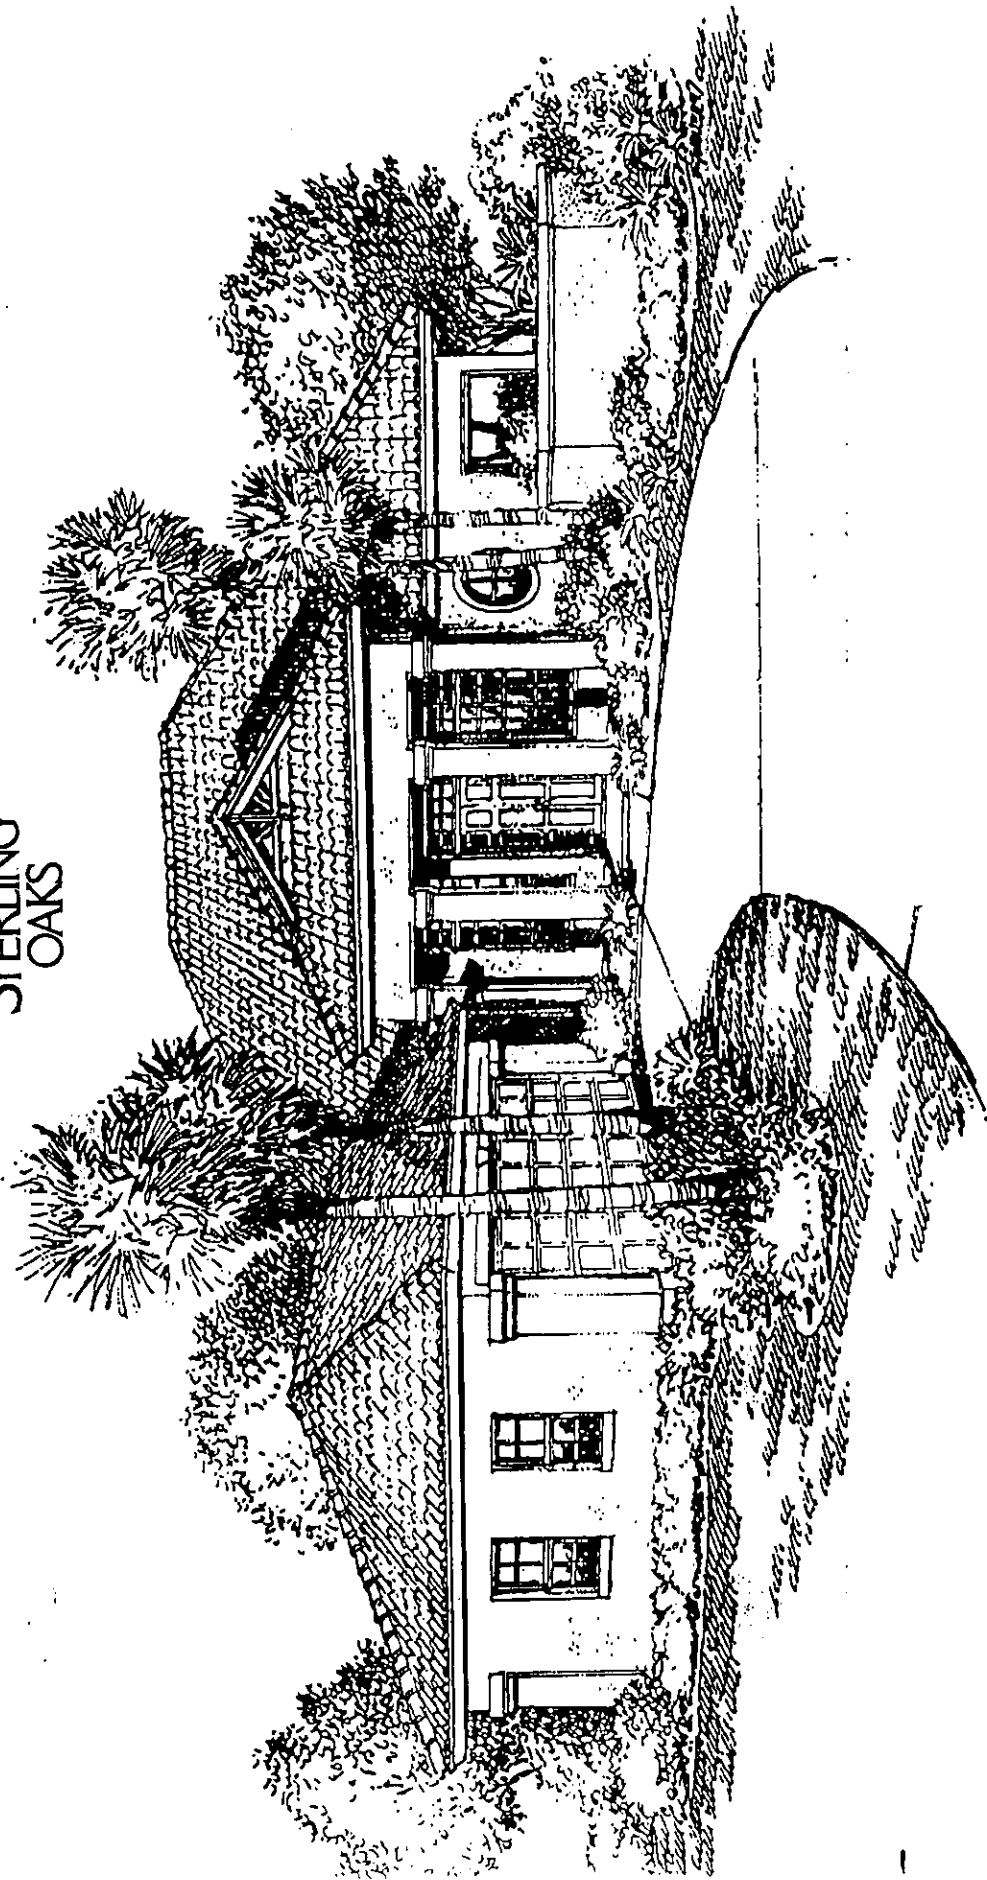

 **STERLING
OAKS**

The Sapphire at Deer Creek
Three Bedroom plus Den, Three Bath, Family Room

The Sapphire

A/C	2698 s.f.
Garage	441 s.f.
Terrace	279 s.f.
Porch	130 s.f.
Total	3548 s.f.