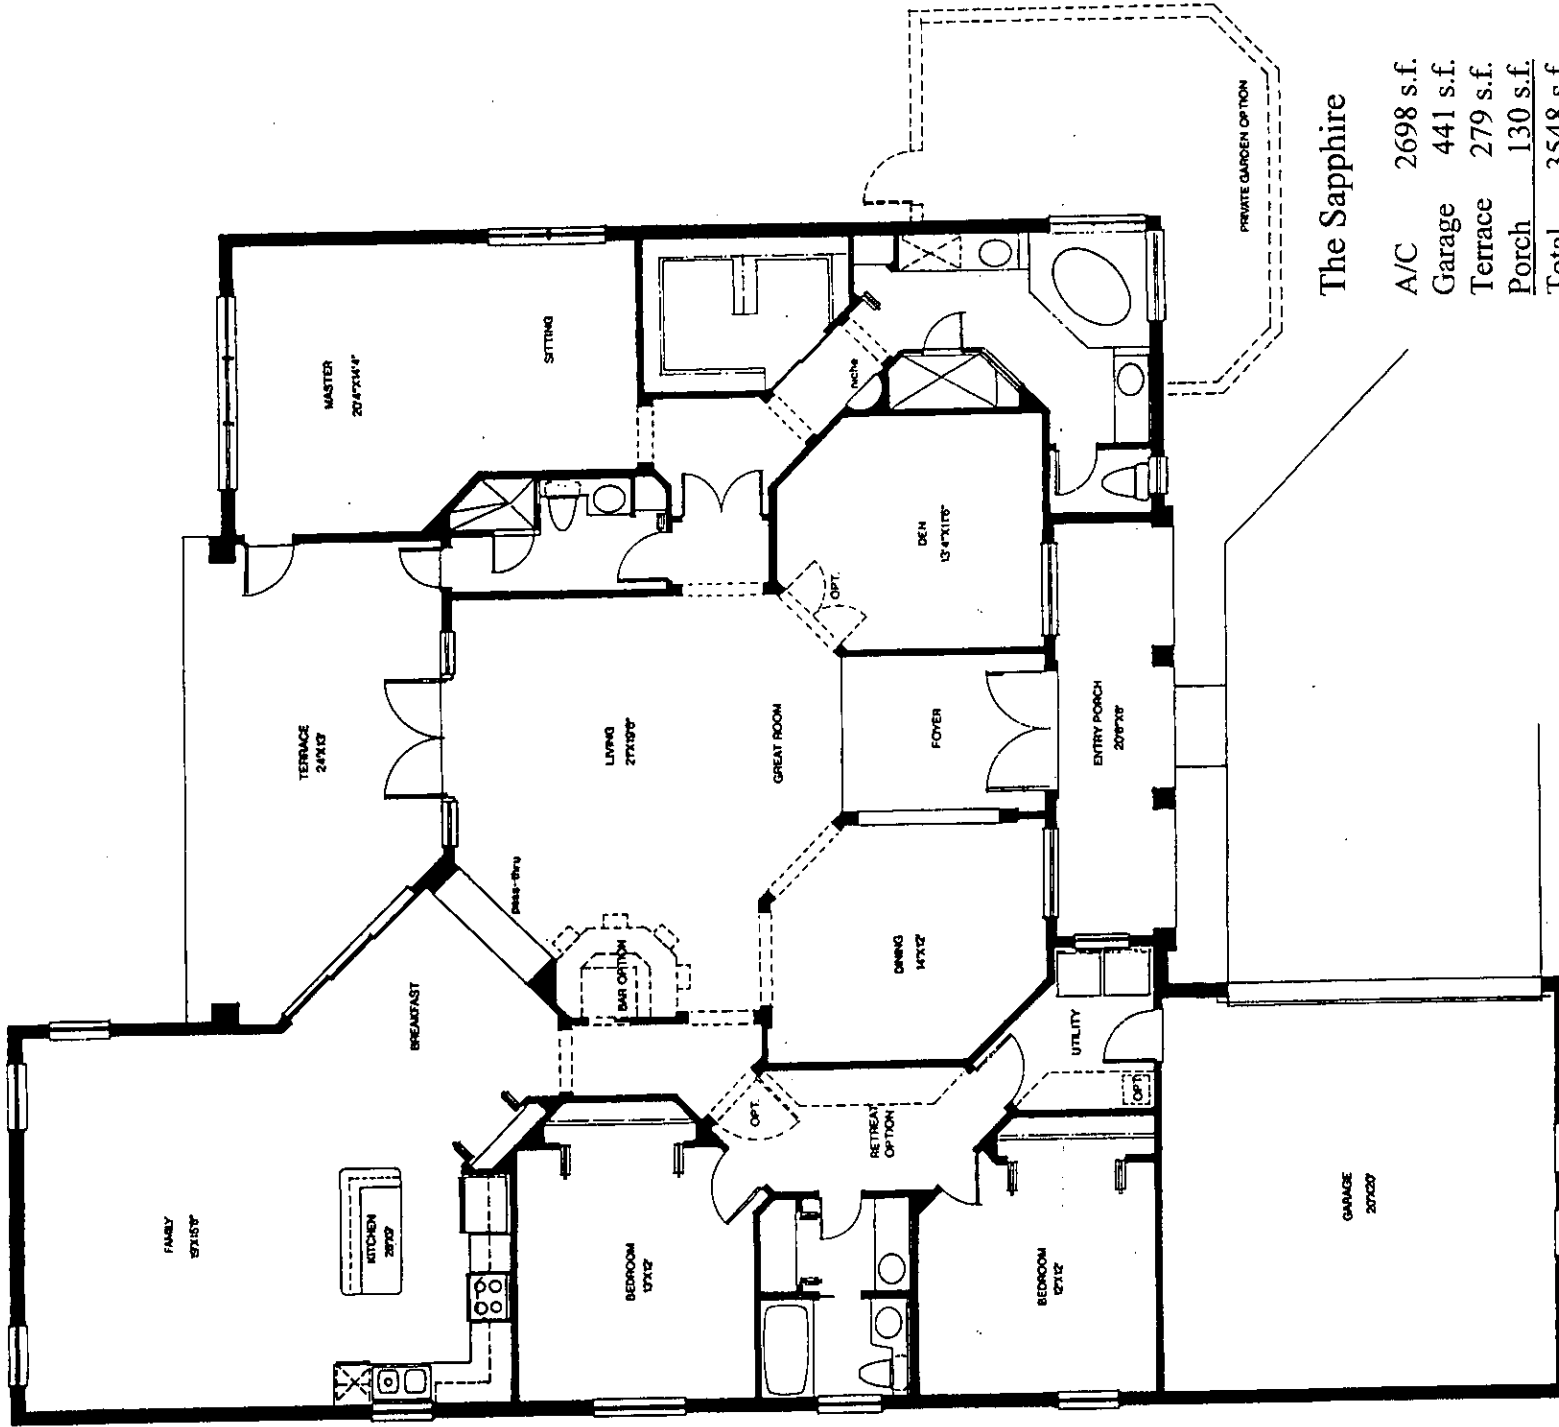

 **STERLING
OAKS**

The Sapphire at Deer Creek
Three Bedroom plus Den, Three Bath, Family Room

The Sapphire

A/C	2698 s.f.
Garage	441 s.f.
Terrace	279 s.f.
Porch	130 s.f.
Total	3548 s.f.