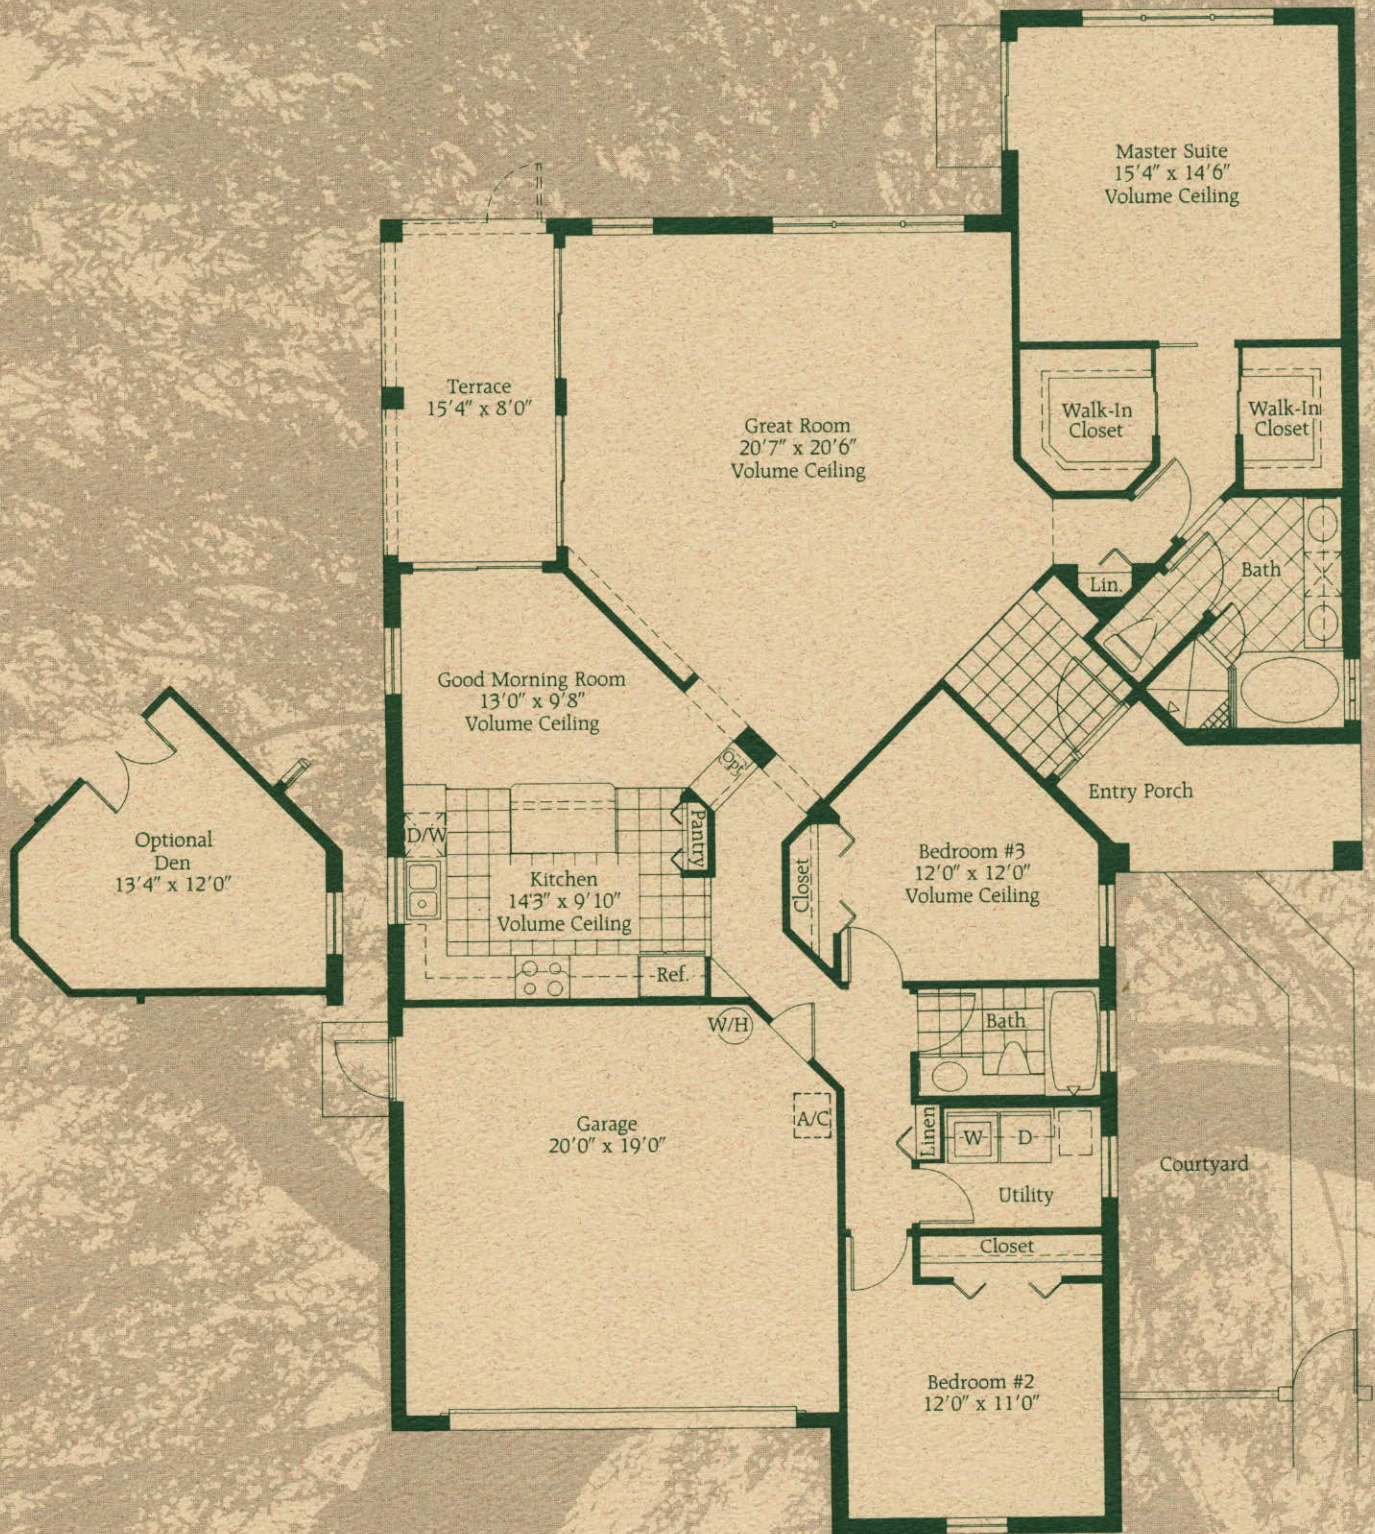

The Gardenia at Willow Bend

3 Bedroom, 2 Bath, Great Room

Living Area Under A/C	1,831 Sq. Ft.
Entry	77 Sq. Ft.
Terrace	125 Sq. Ft.
Garage	398 Sq. Ft.
Total	2,431 Sq. Ft.

All dimensions and specifications are approximate and subject to change without notice. Square footage is based on exterior wall dimensions.