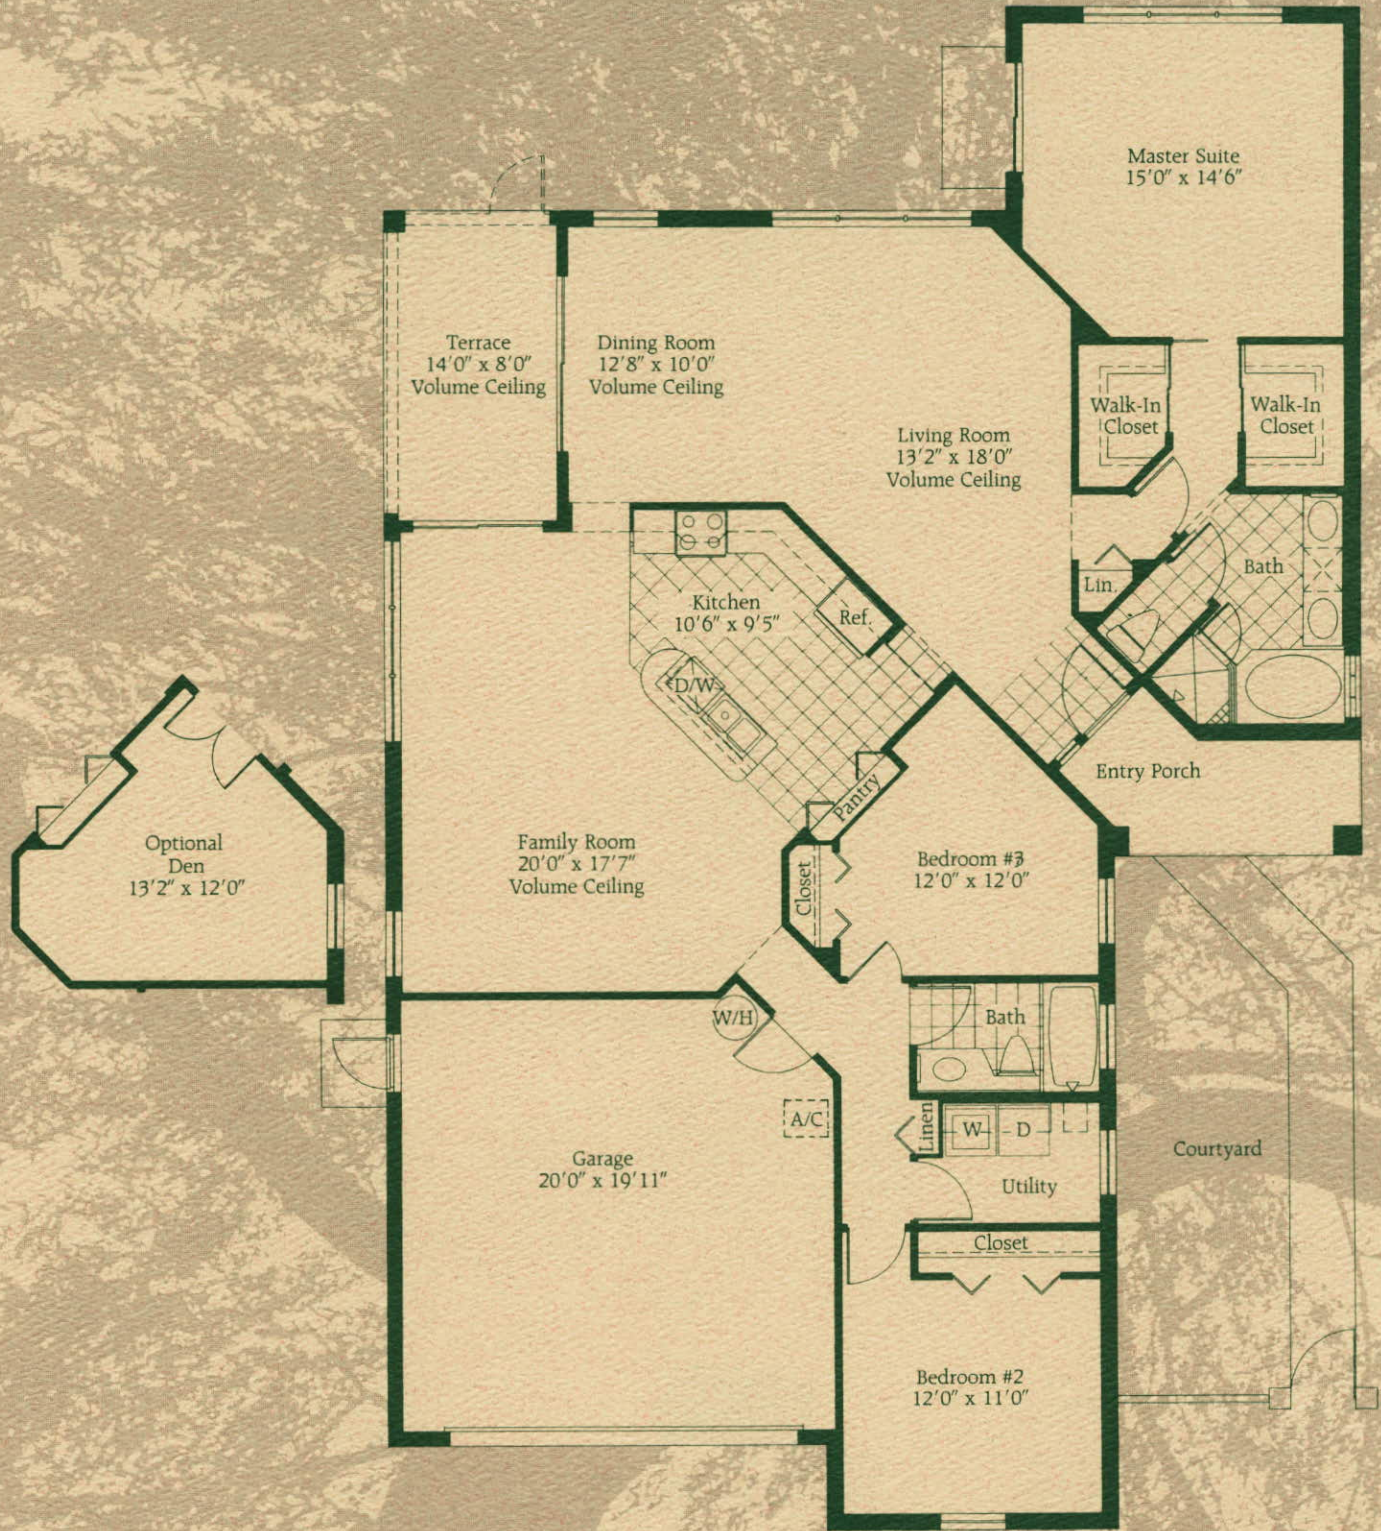

The Bougainvillea at Willow Bend

3 Bedroom, 2 Bath, Family Room

Living Area Under A/C	1,841 Sq. Ft.
Entry	72 Sq. Ft.
Terrace	113 Sq. Ft.
Garage	418 Sq. Ft.
Total	2,444 Sq. Ft.

All dimensions and specifications are approximate and subject to change without notice. Square footage is based on exterior wall dimensions.