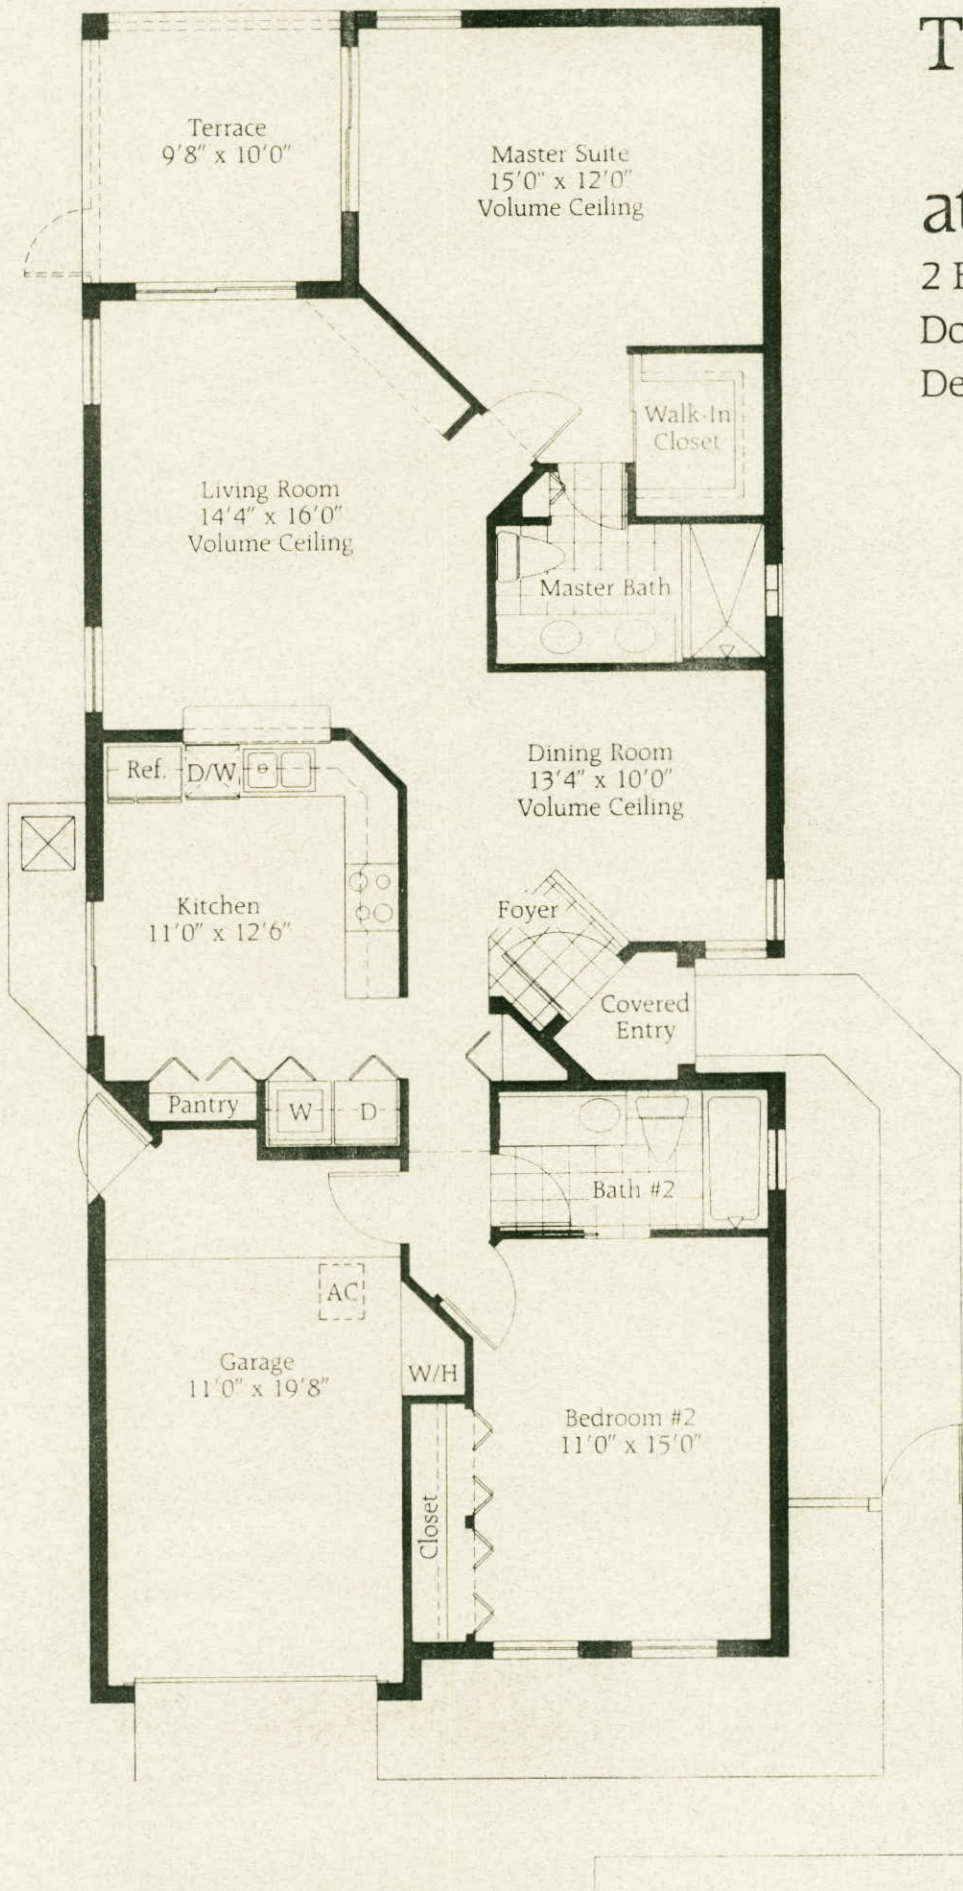

The Bimini at Wildcat Cove

2 Bedroom, 2 Bath,
Double Master Suite,
Detached Villa Home

Living Area Under A/C	1,228 Sq. Ft.
Entry	21 Sq. Ft.
Terrace	96 Sq. Ft.
Garage	251 Sq. Ft.
Total	1,596 Sq. Ft.