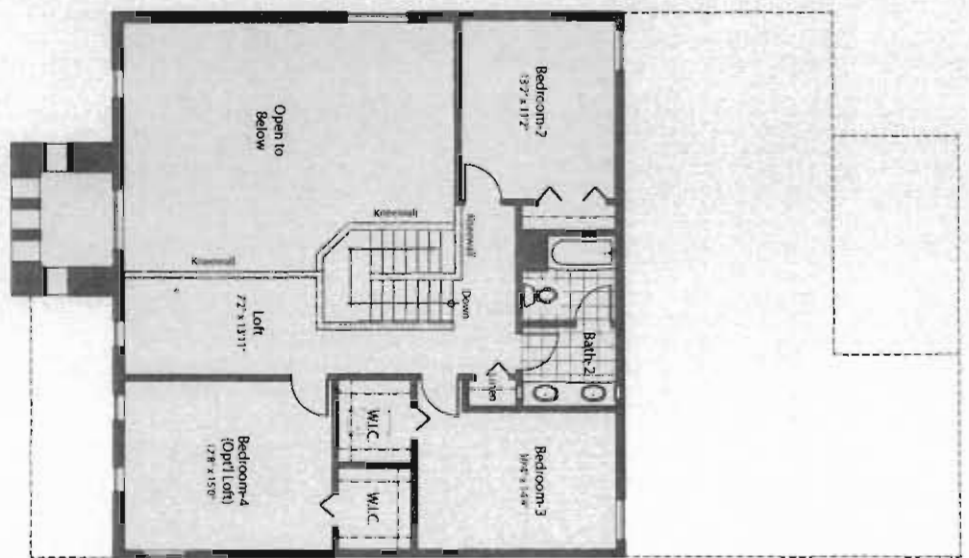

VILLA FLORA

Two Story
4 Bedrooms
2 Full & 1 Half Bath | Loft
Living Room | Family Room
Dining Room | Morning Room
2 Car Garage
2,858 A/C Sq. Ft.

First Floor Living Area	1,900
Second Floor Living Area	958
TOTAL LIVING AREA	2,858
Covered Porch	144
Covered Entry	73
Garage	425
TOTAL AREA	3,500