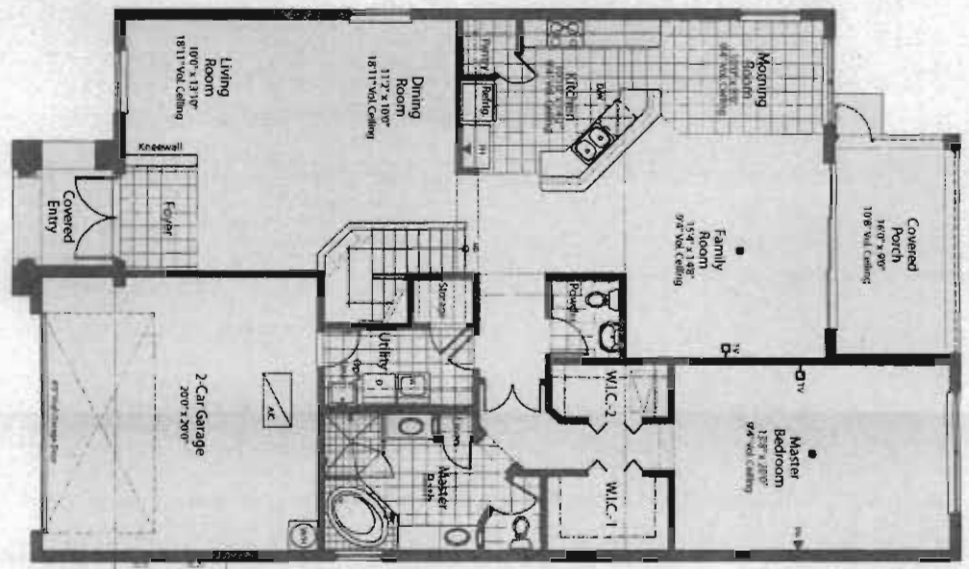

VILLA FLORA

Two Story
4 Bedrooms
2 Full & 1 Half Bath | Loft
Living Room | Family Room
Dining Room | Morning Room
2 Car Garage
2,858 A/C Sq. Ft.

First Floor Living Area	1,900
Second Floor Living Area	958
TOTAL LIVING AREA	2,858
Covered Porch	144
Covered Entry	73
Garage	425
TOTAL AREA	3,500