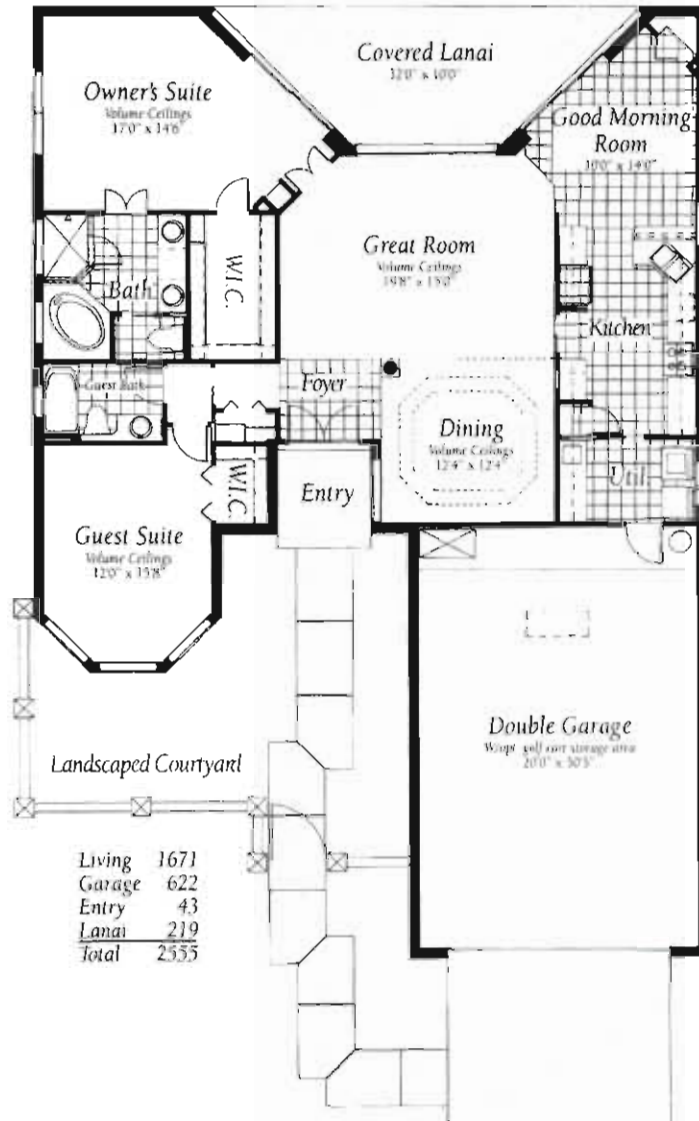

# The Valencia

2 Bedroom - 2 Bath

Living	1671
Garage	622
Entry	43
Lanai	219
<b>Total</b>	<b>2555</b>

Drawing not to scale. Dimensions, specifications, features and prices subject to change without notice.