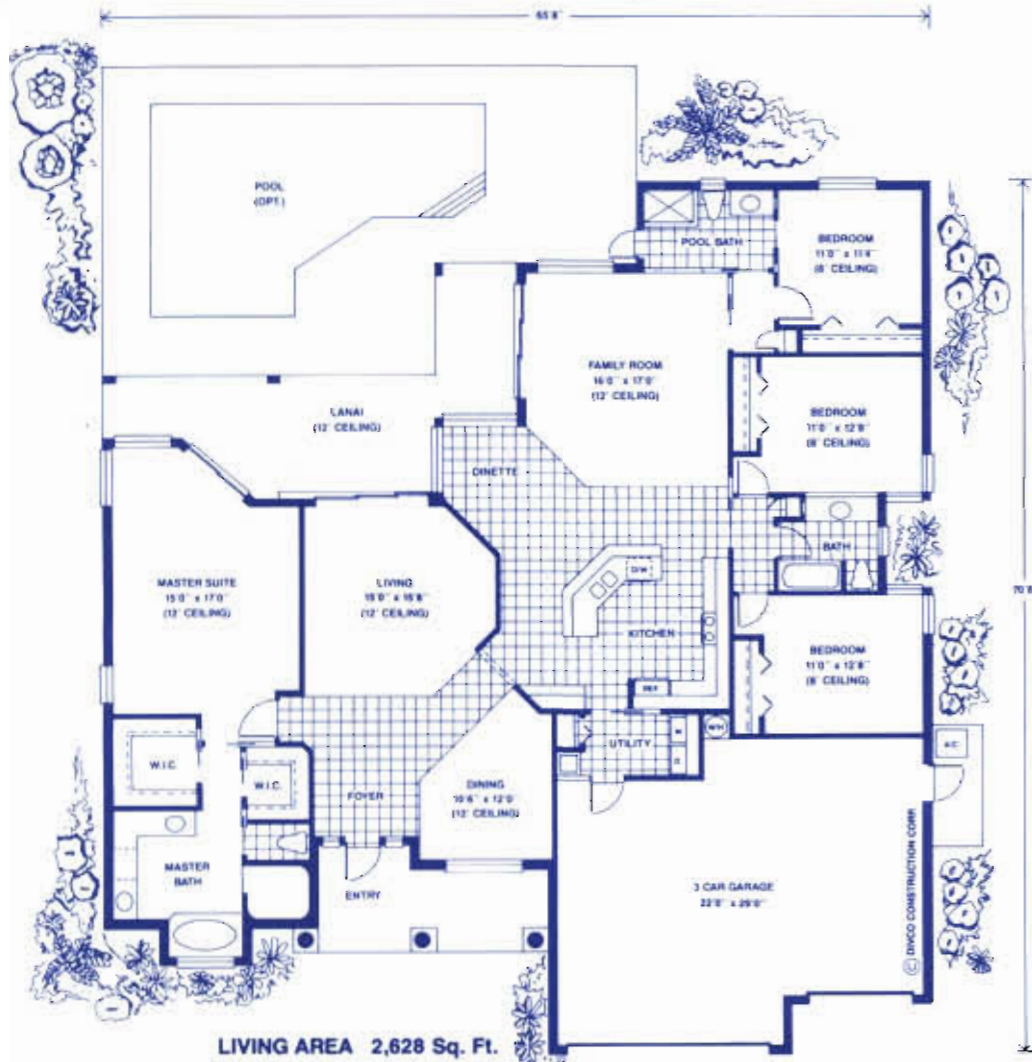

The Saxony

LIVING AREA 2,628 Sq. Ft.
TOTAL AREA 3,759 Sq. Ft.

The Saxony