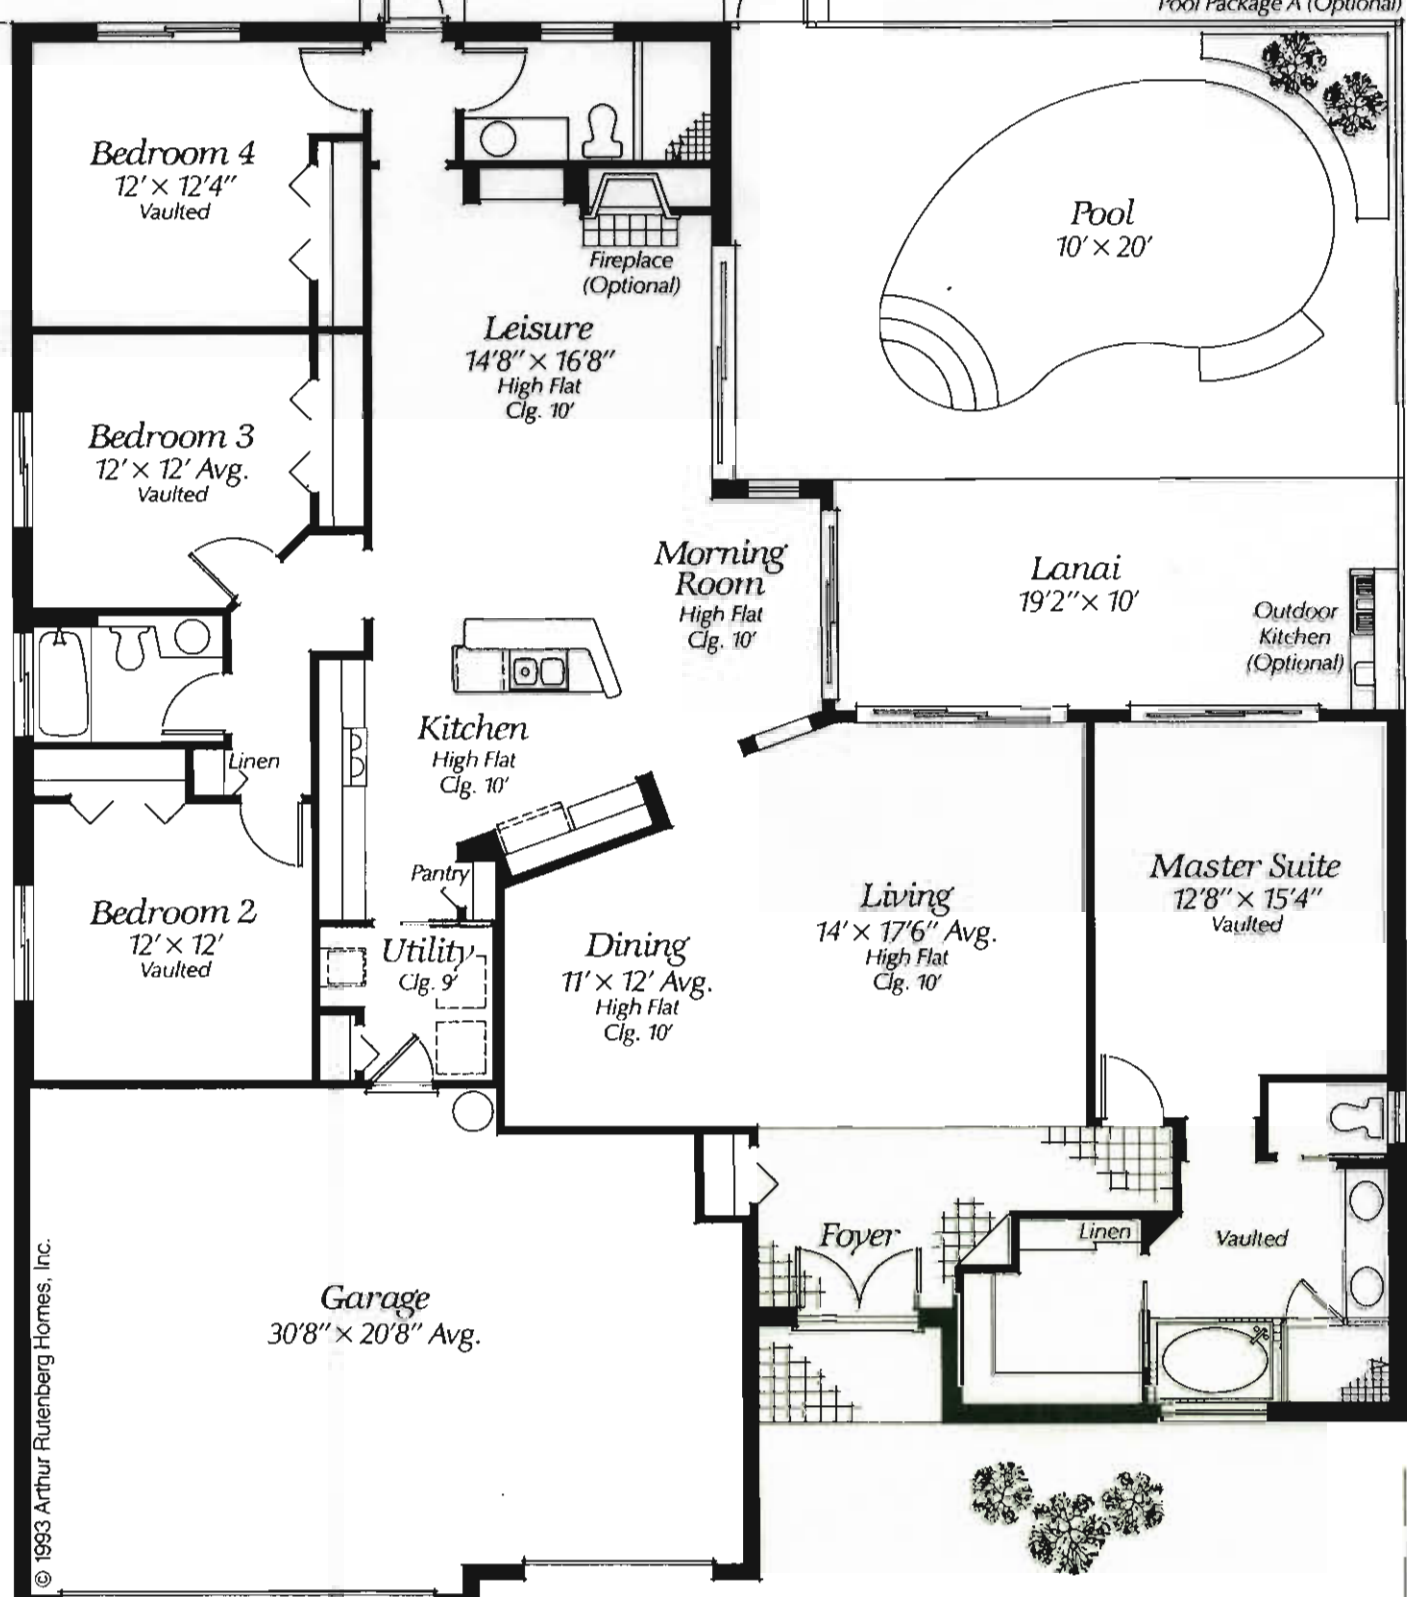

69'4"

© 1993 Arthur Rutenberg Homes, Inc.

60'

Nassau II