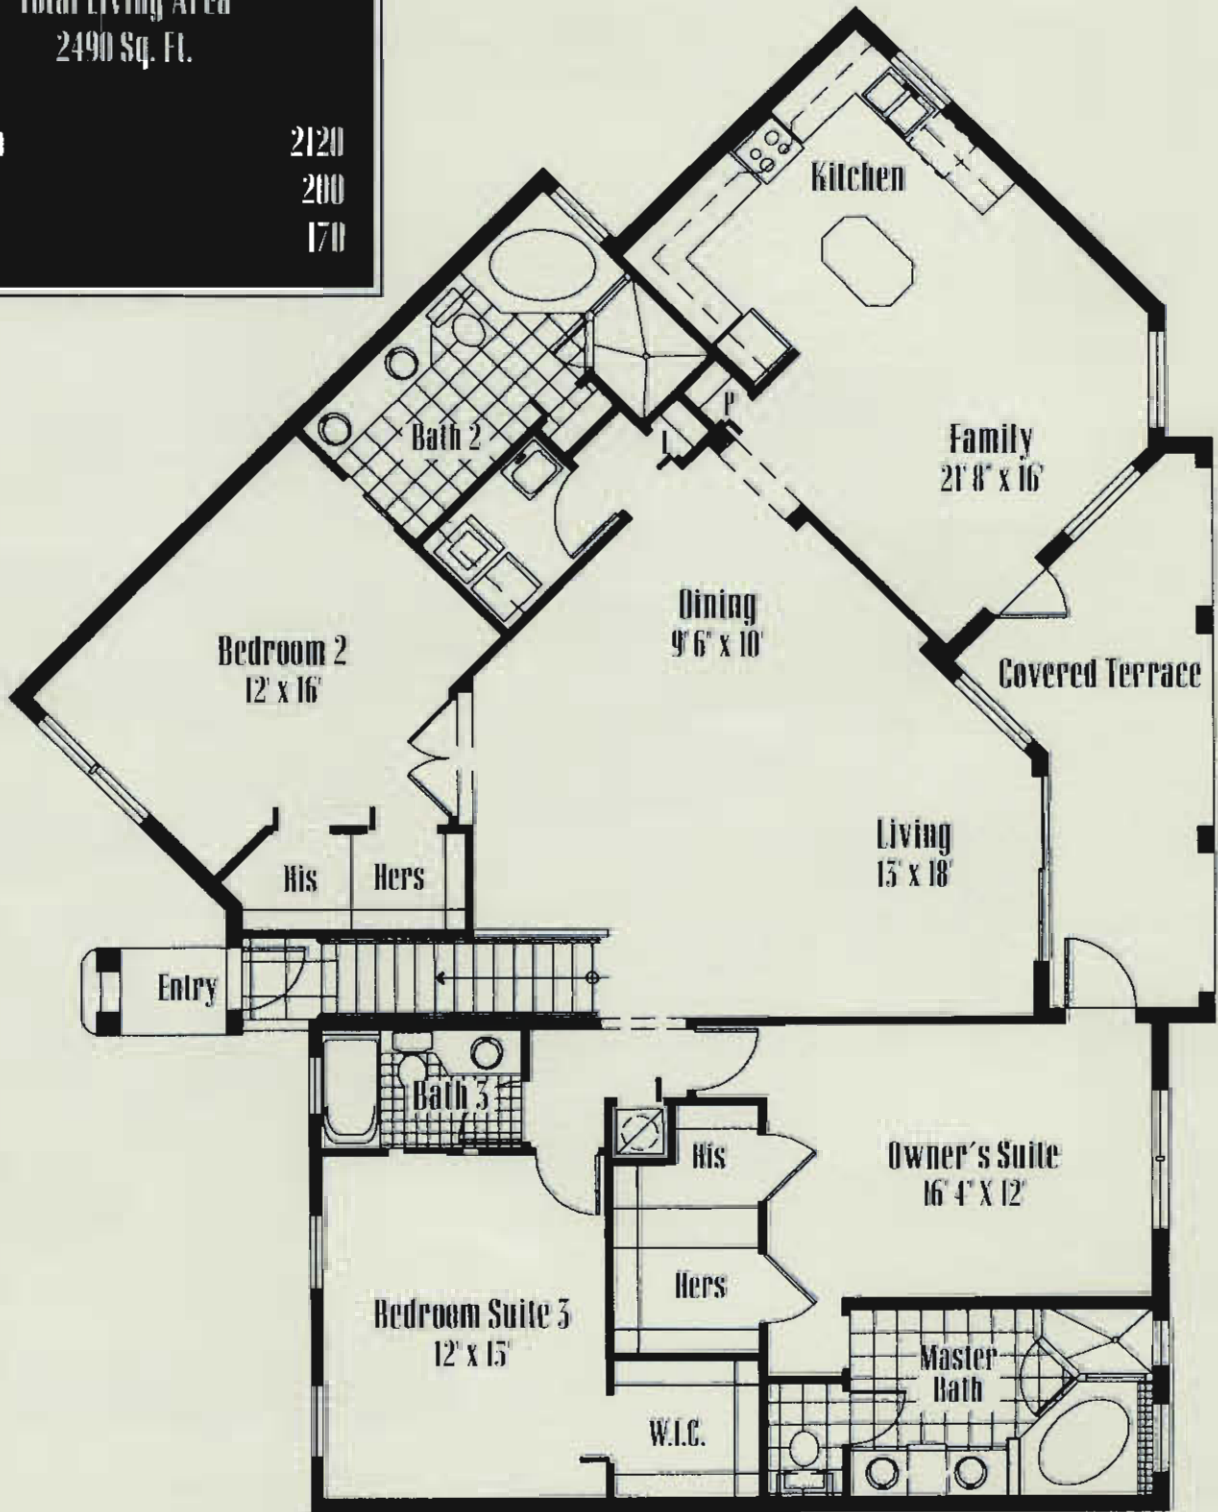

# Model L2

3 Bedroom • 3 Bath • Family Room

Total Living Area 2490 Sq. Ft.	
A/C Area	2120
Garage	200
Terrace	170

Drawings not to scale. Dimensions, specifications, features and prices subject to change without notice.