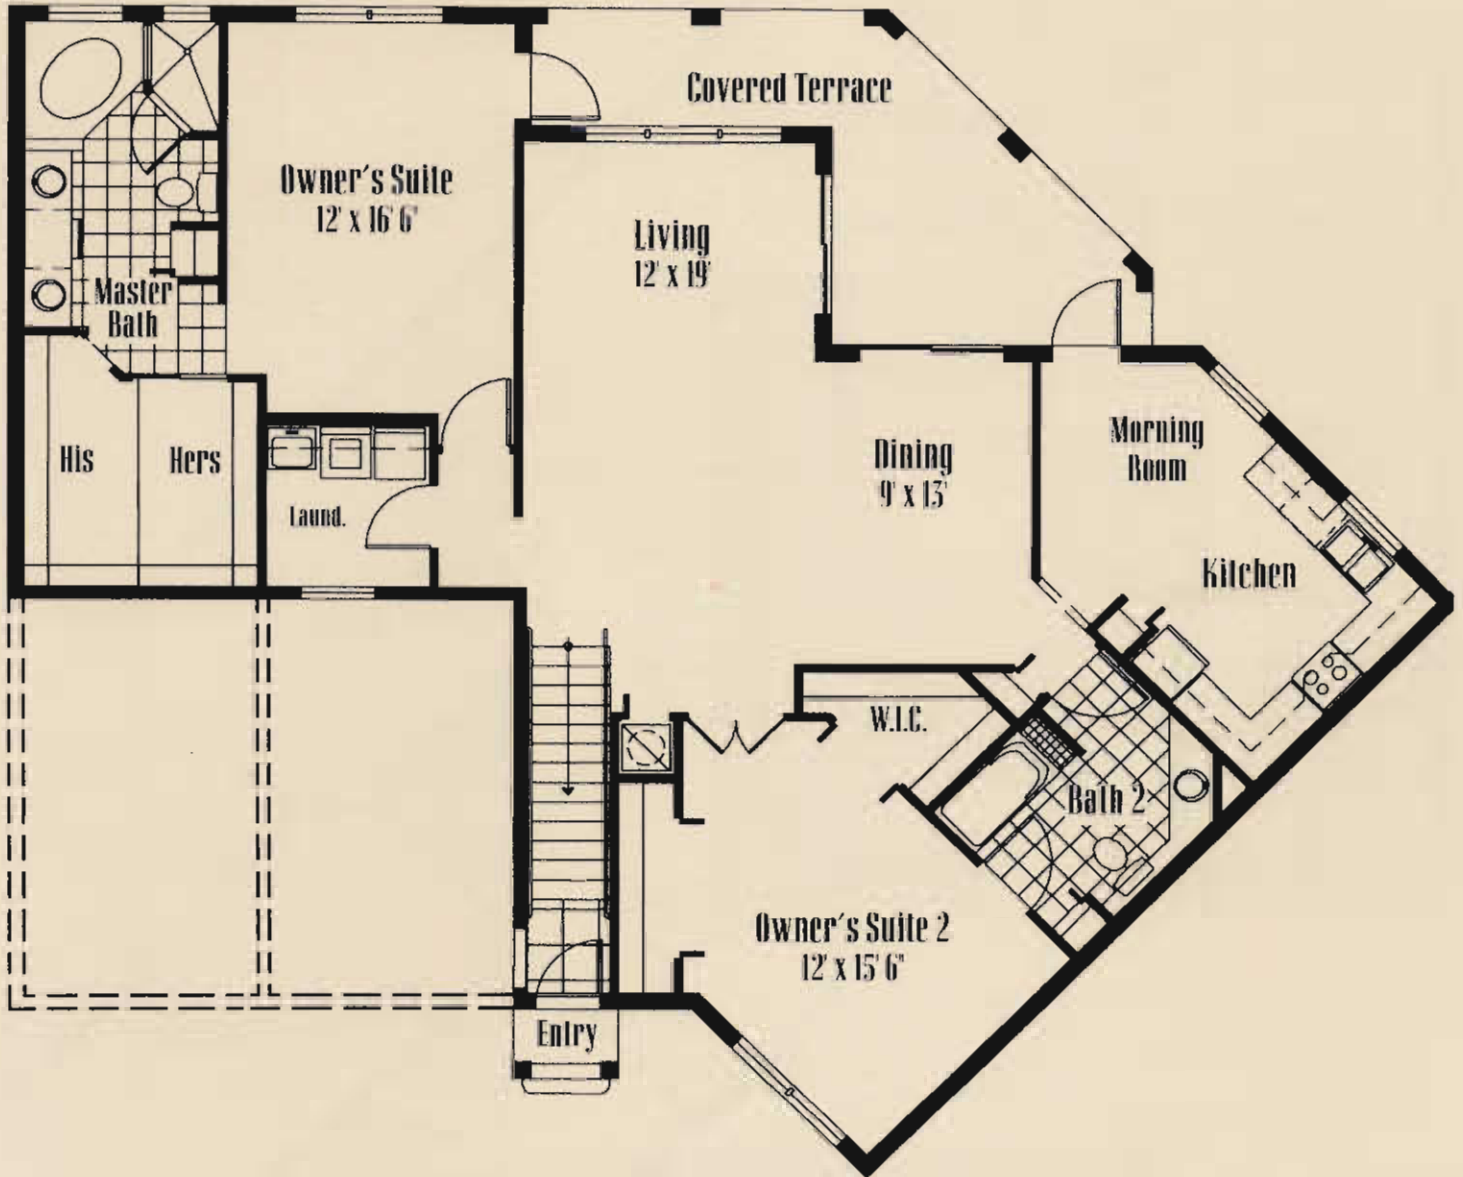

Model K2

2 Bedroom • 2 Bath

Total Living Area	
1970 Sq. Ft.	
A/C Area	1580
Garage	200
Terrace	190