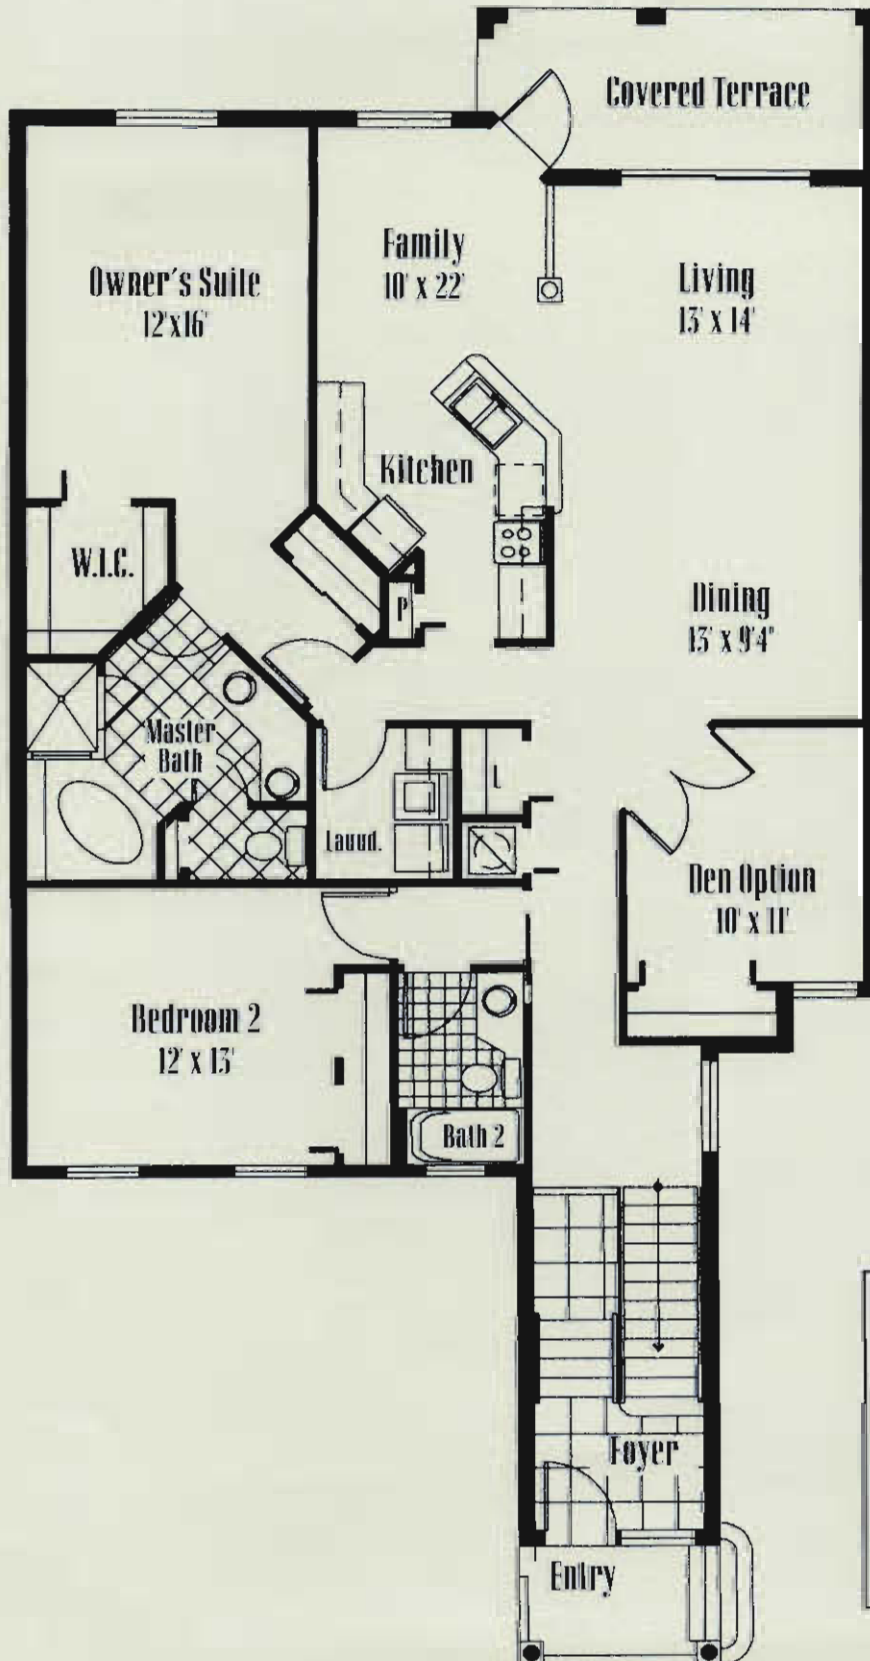

Model J2

3 Bedroom/Den • 2 Bath • Family Room

Total Living Area	
1996 Sq. Ft.	
A/C Area	1710
Garage	190
Terrace	96