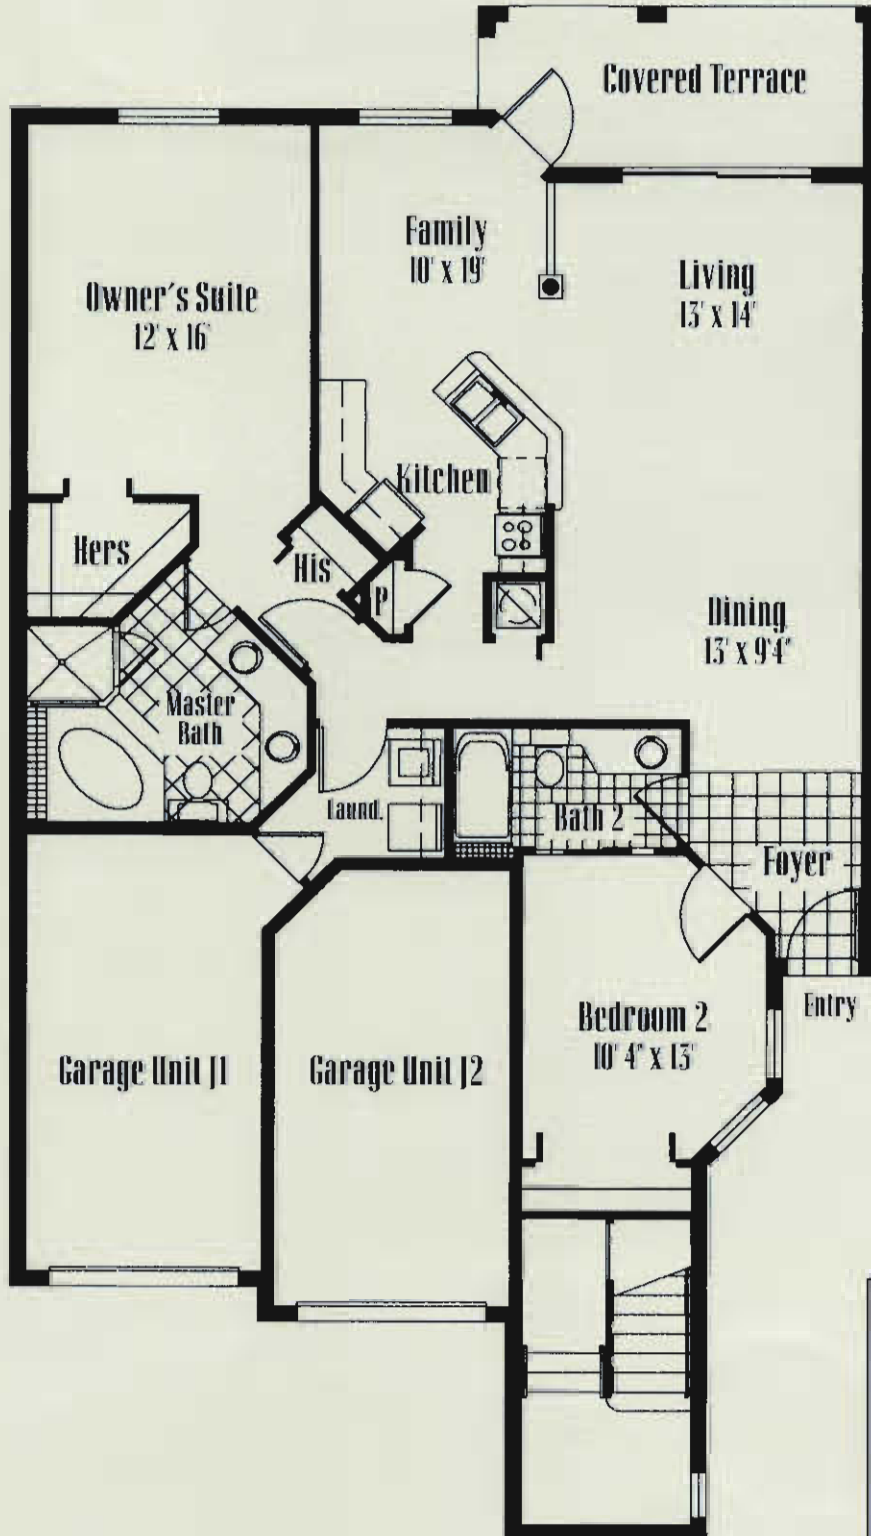

Model J1

2 Bedroom • 2 Bath • Family Room

Total Living Area 1576 Sq. Ft.	
A/C Area	1290
Garage	190
Terrace	96