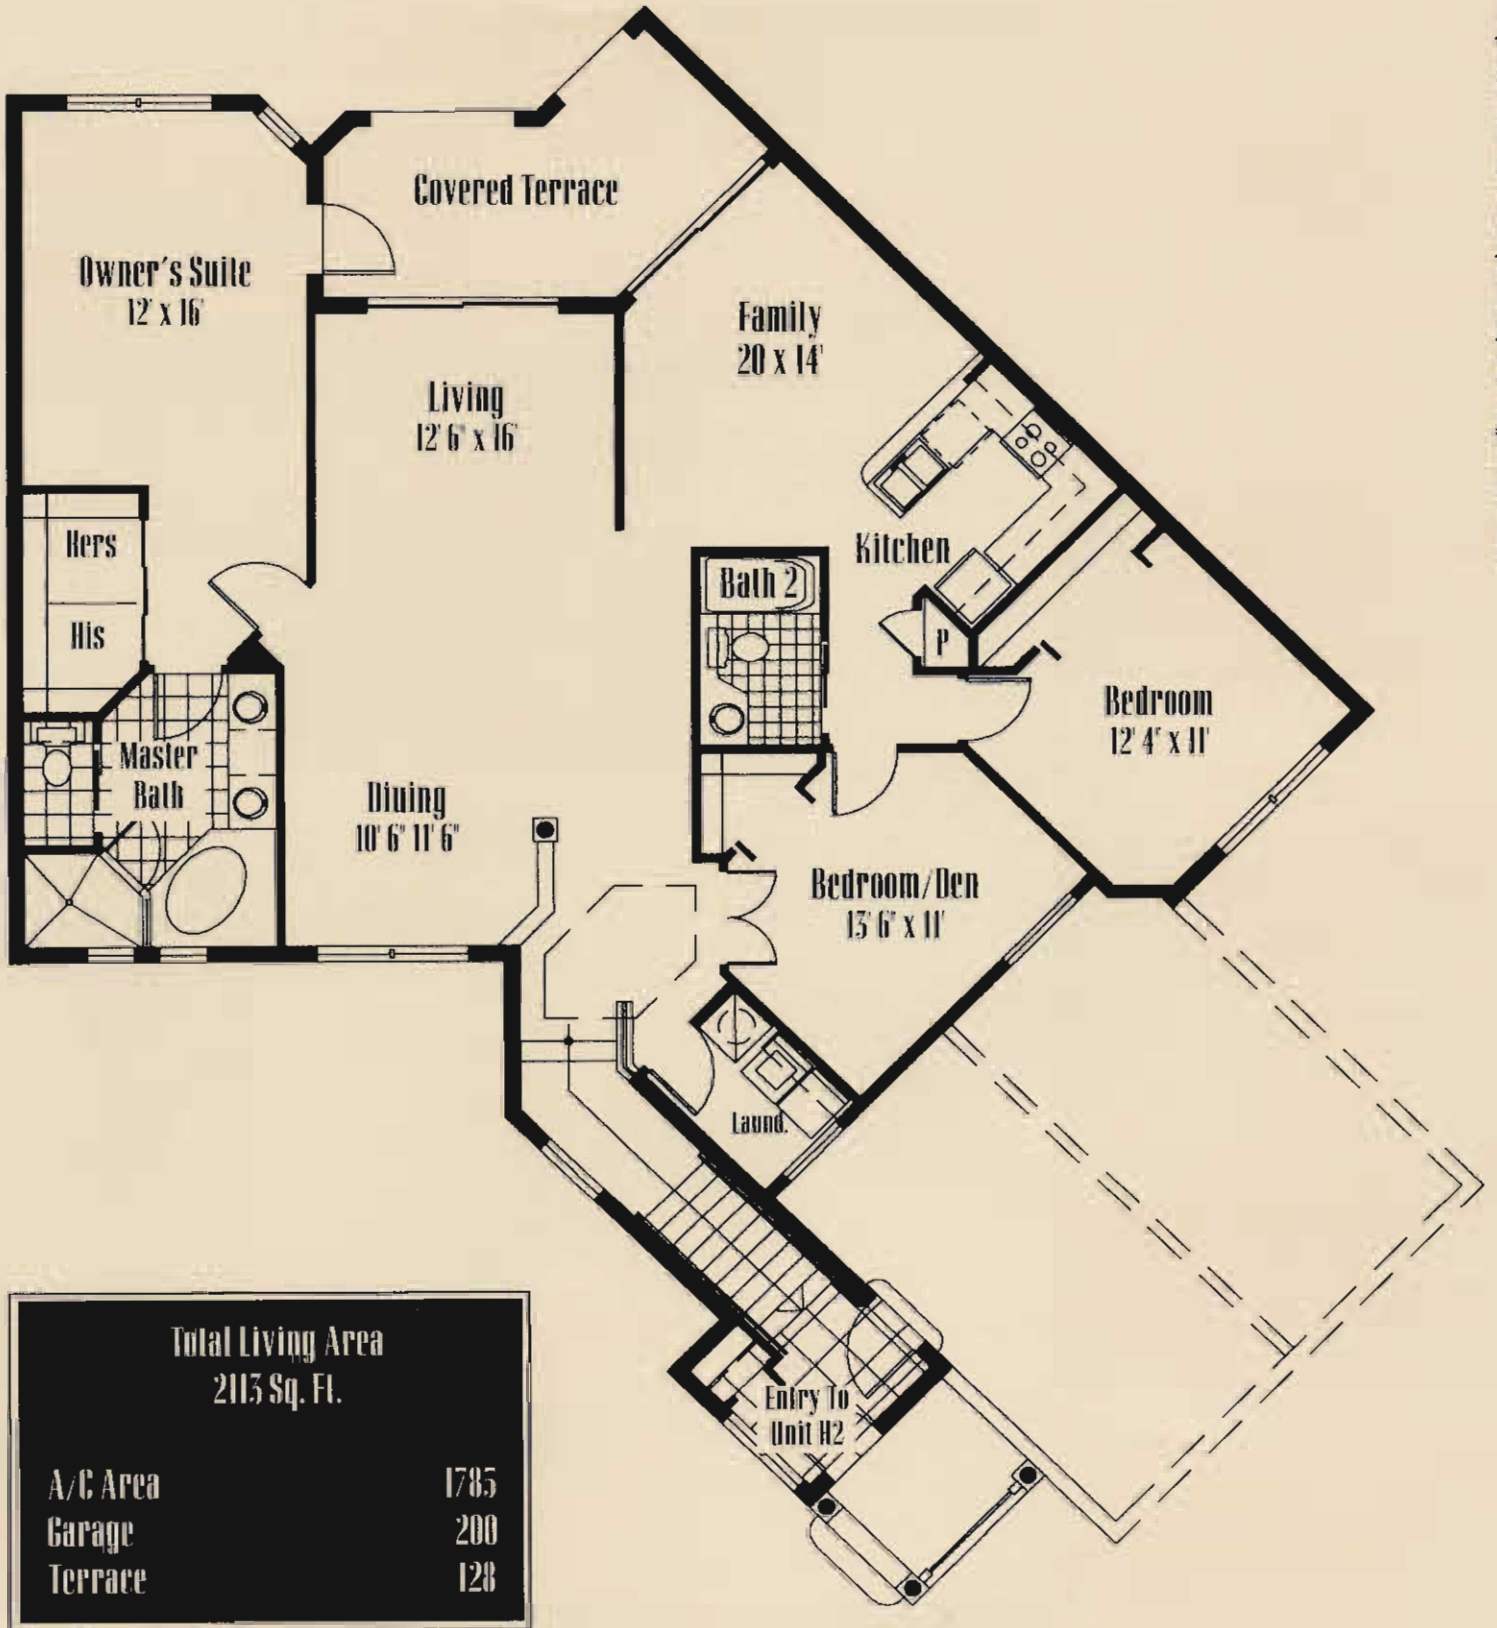

Model H2

3 Bedroom/Den • 2 Bath • Family Room

Drawings not to scale. Dimensions, specifications, features and prices subject to change without notice.

Total Living Area 2113 Sq. Ft.	
A/C Area	1785
Garage	200
Terrace	128