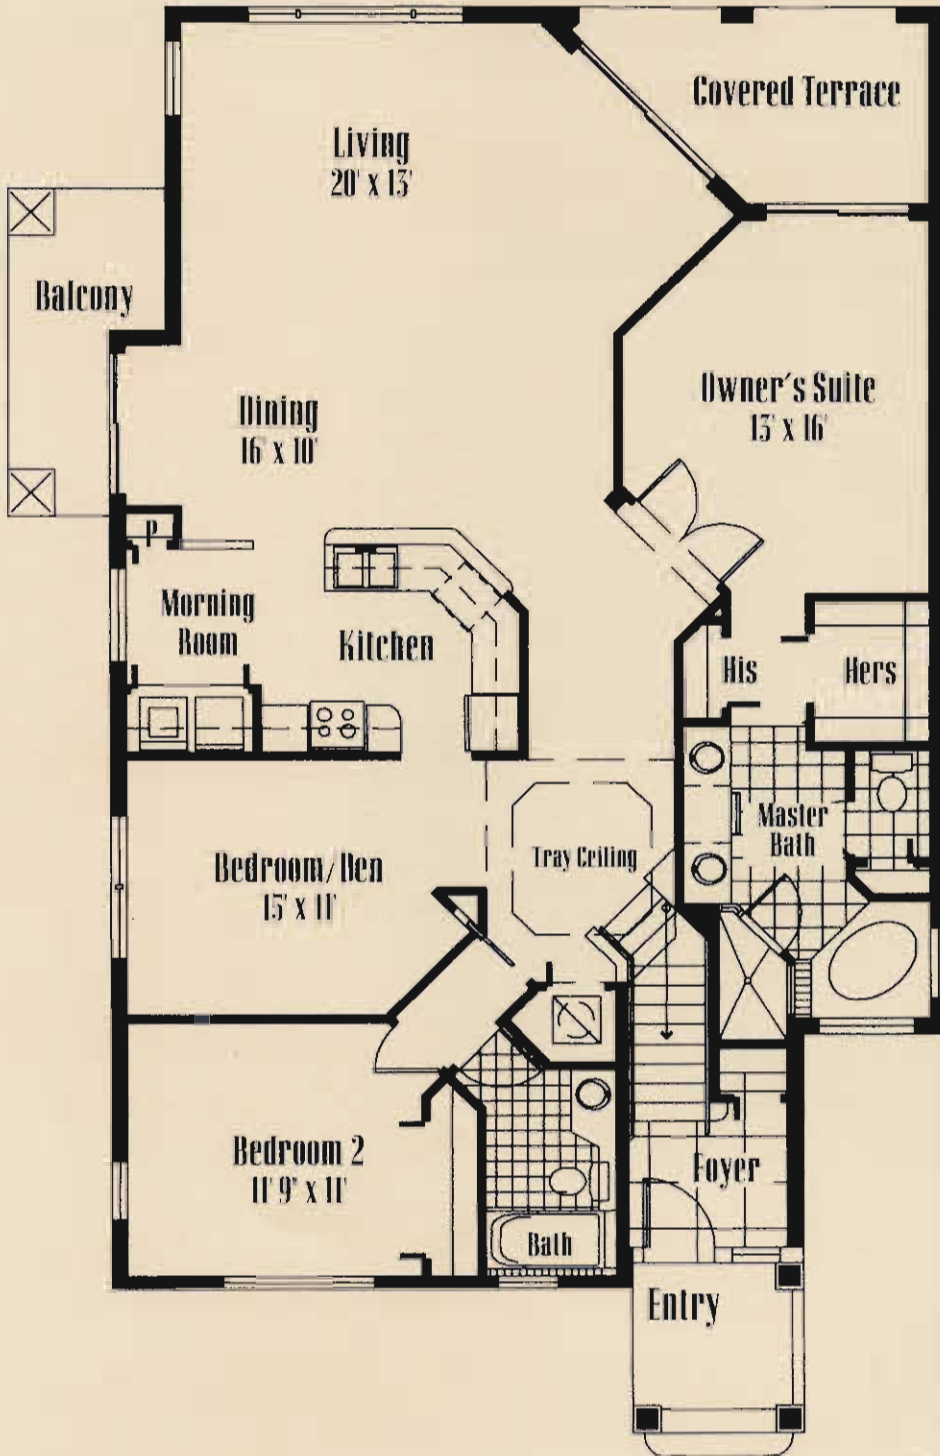

Model G2

3 Bedroom/Den • 2 Bath

Total Living Area 1964 Sq. Ft.	
A/C Area	1670
Garage	200
Terrace	94