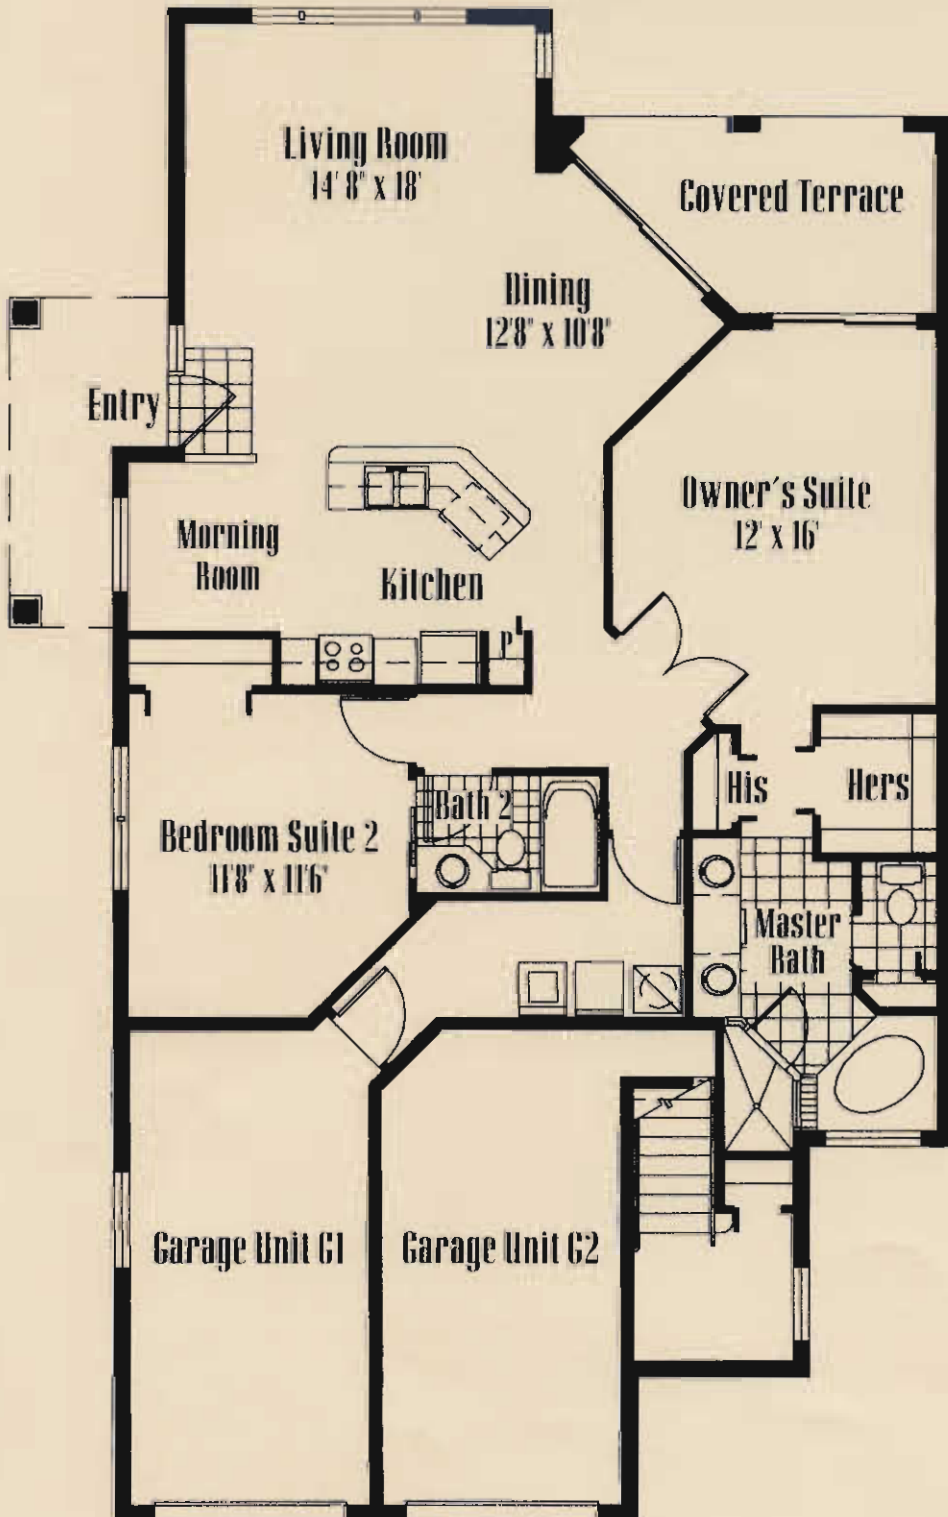

Model G1

2 Bedroom • 2 Bath

Total Living Area 1574 Sq. Ft.	
A/C Area	1270
Garage	210
Terrace	94