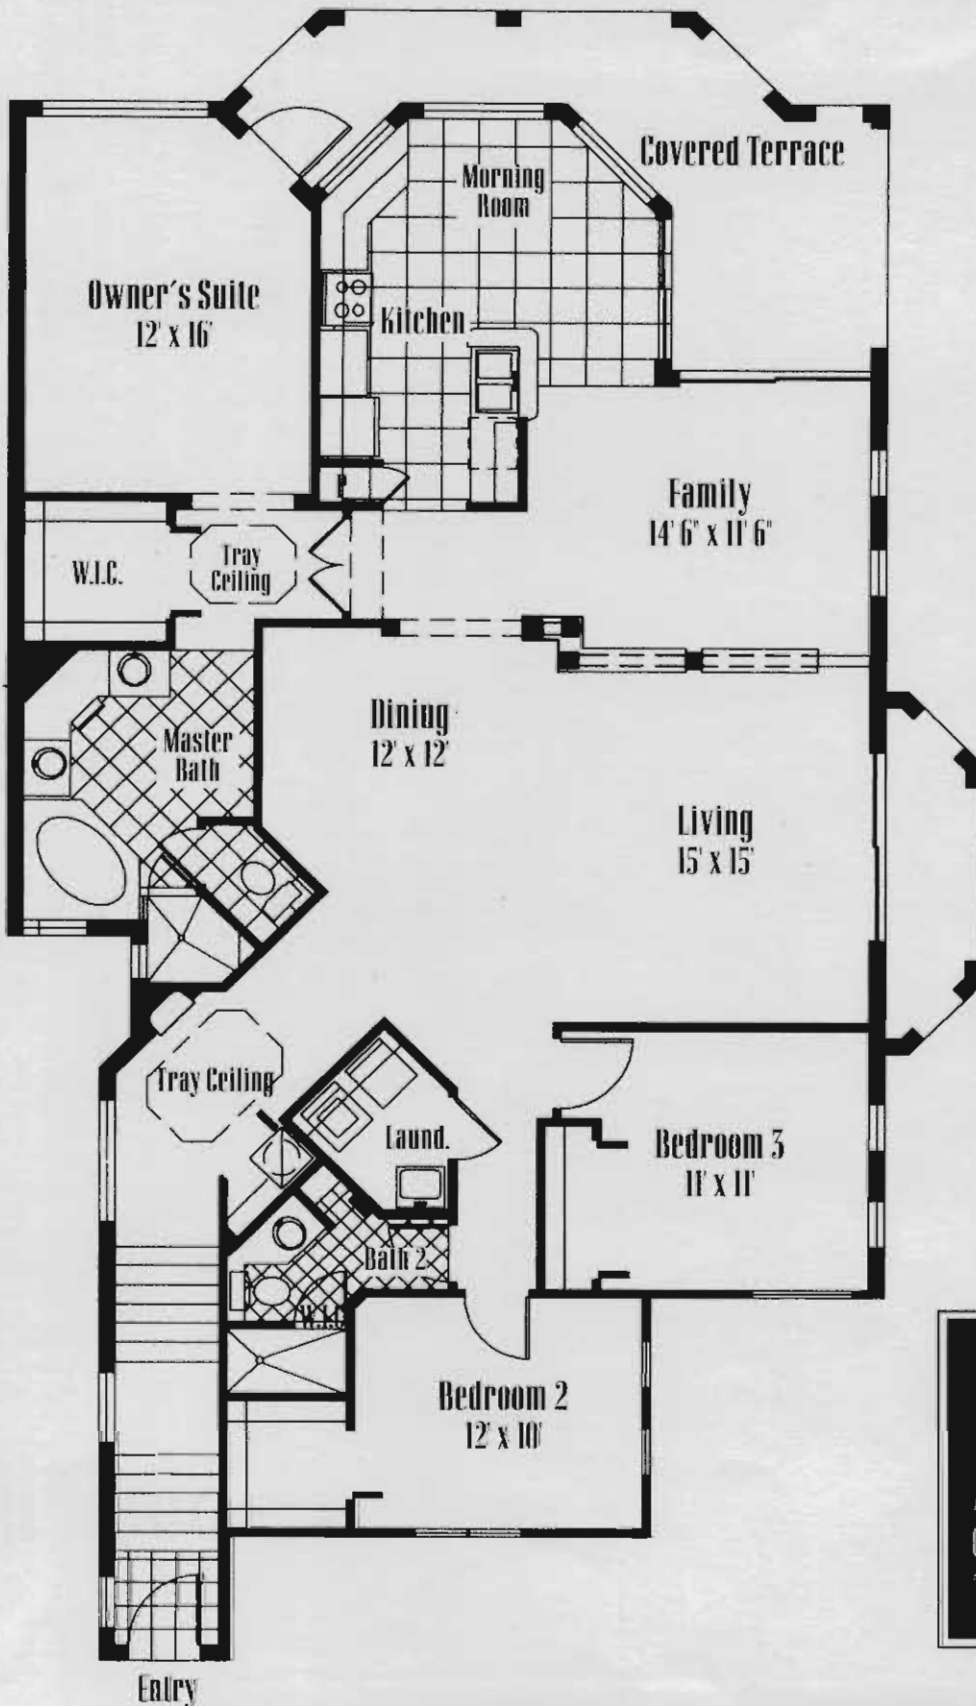

Model F2

3 Bedroom • 2 Bath • Family Room

Drawings not to scale. Dimensions, specifications, features and prices subject to change without notice.

Total Living Area	
2333 Sq. Ft.	
A/C Area	1900
Garage	220
Terrace	215