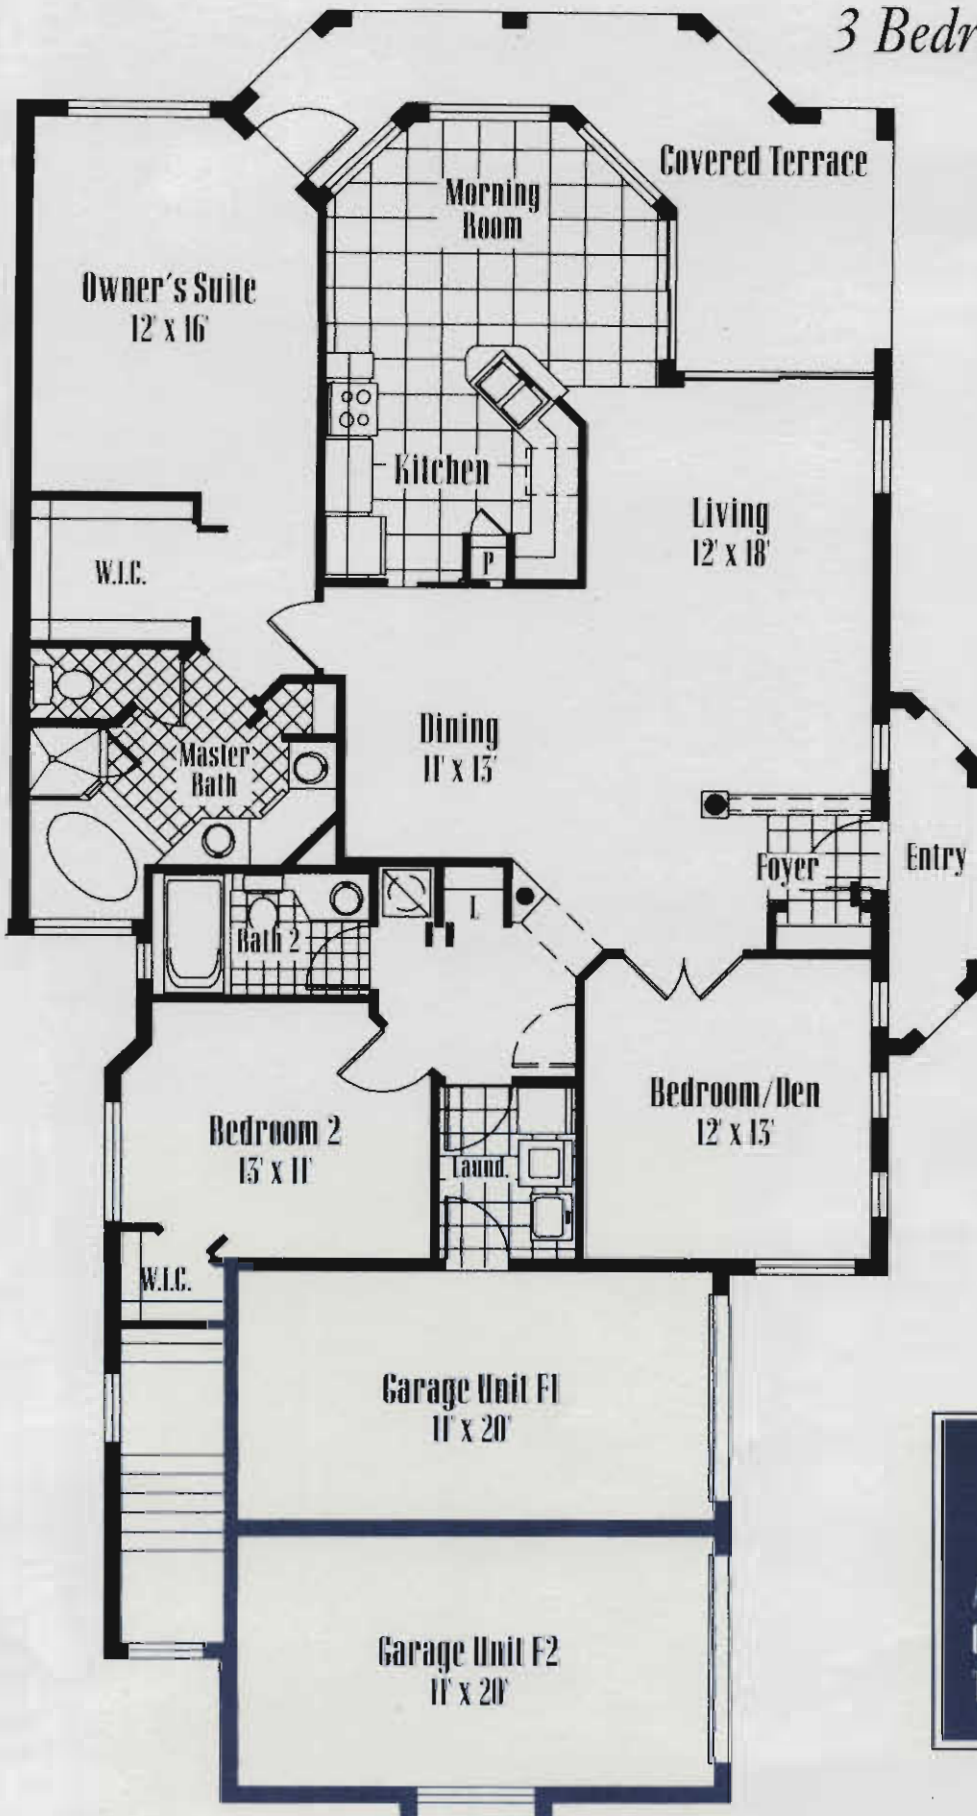

Model F1

3 Bedroom/Den • 2 Bath

Total Living Area 1988 Sq. Ft.	
A/C Area	1652
Garage	220
Terrace	116