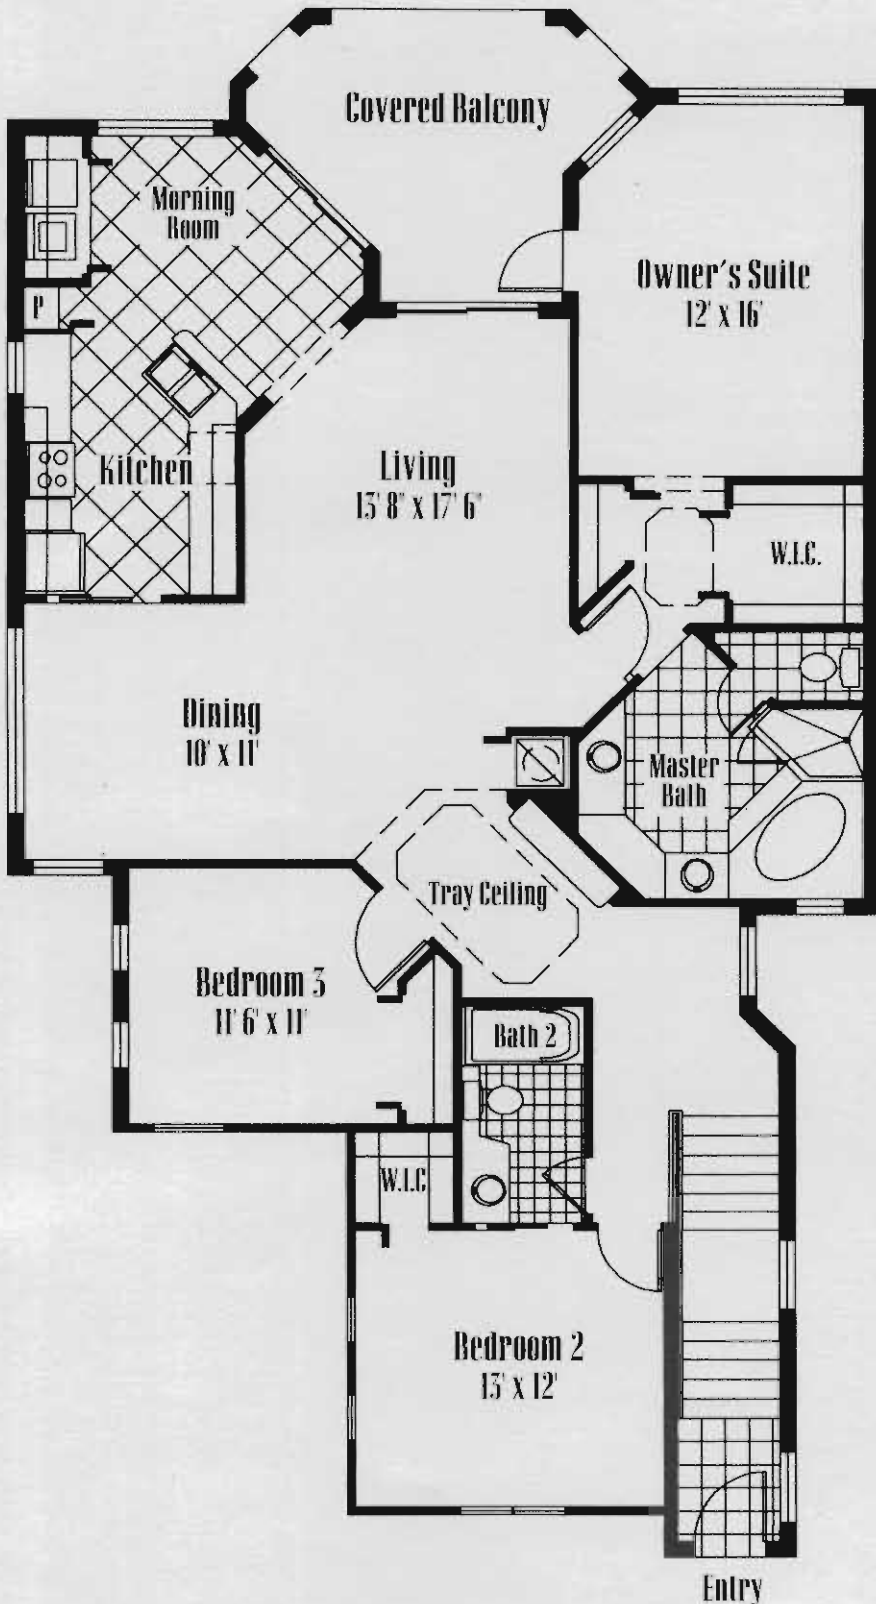

# Model E2

3 Bedroom • 2 Bath

<b>Total Living Area</b> 2028 Sq. Ft.	
A/C Area	1695
Garage	220
Terrace	113