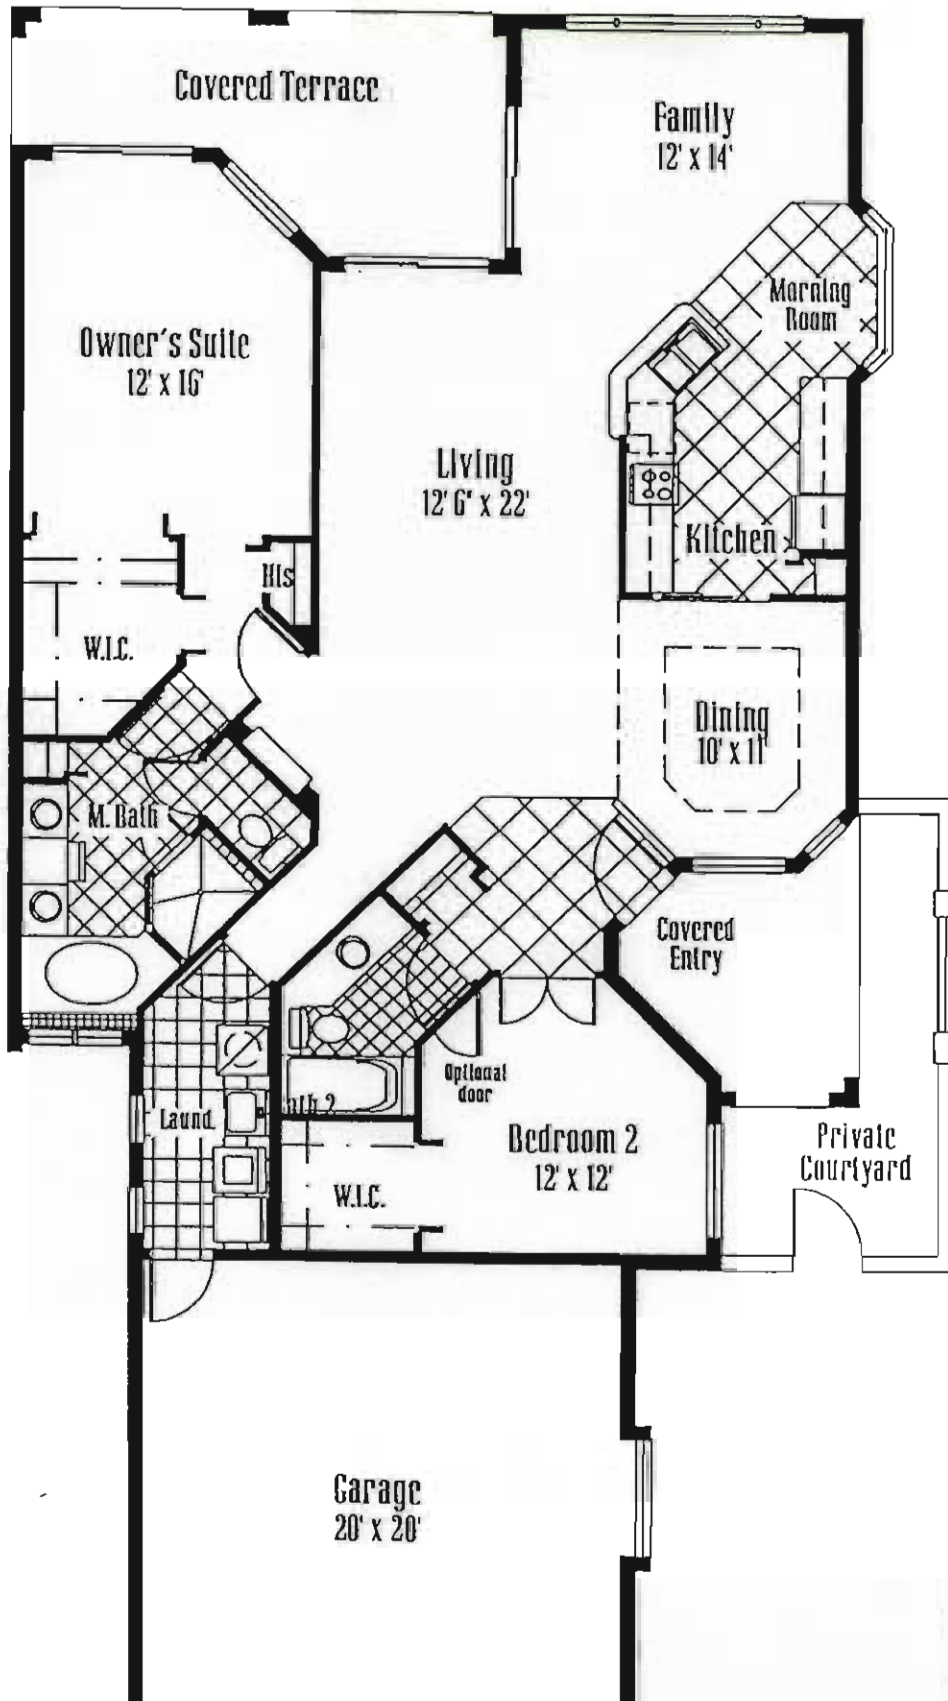

Model D

2 Bedroom • 2 Bath

Total Living Area
2082 Sq. Ft.

A/C Area	1612
Garage	400
Terrace	170