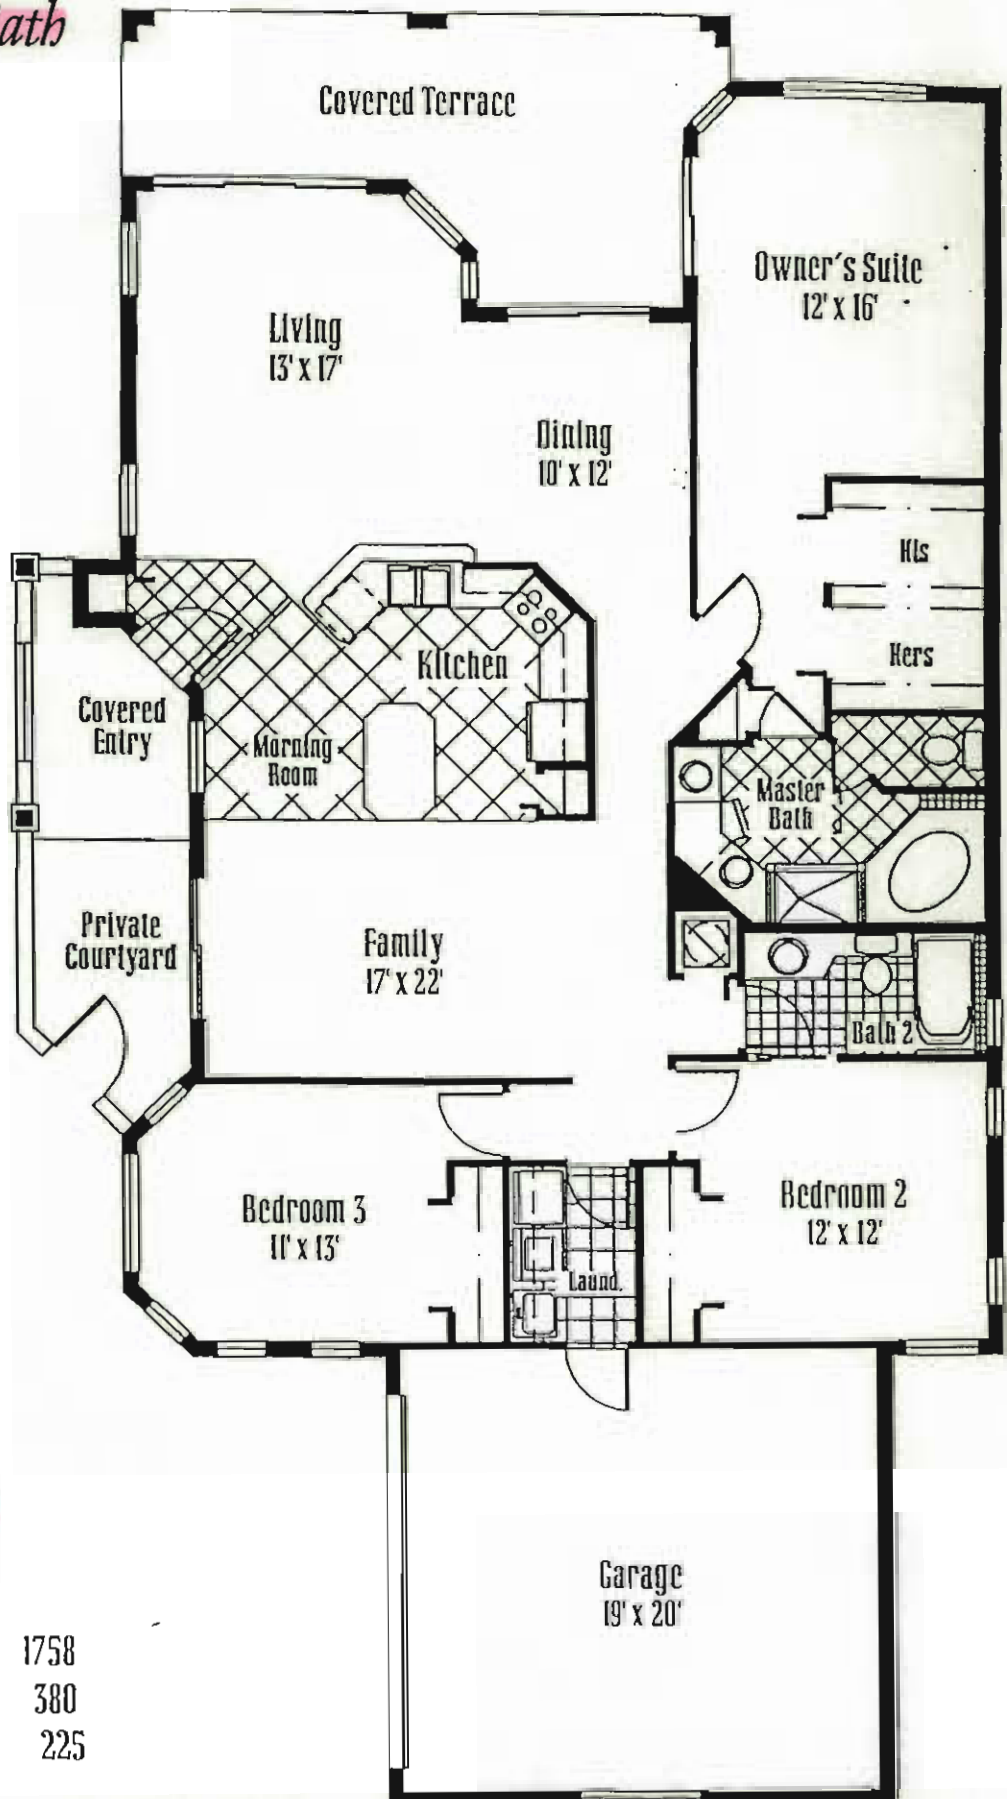

# Model C

3 Bedroom • 2 Bath

Total Living Area  
2363 Sq. Ft.

A/C Area	1758
Garage	380
Terrace	225

Drawings not to scale. Dimensions, specifications, features and prices subject to change without notice.