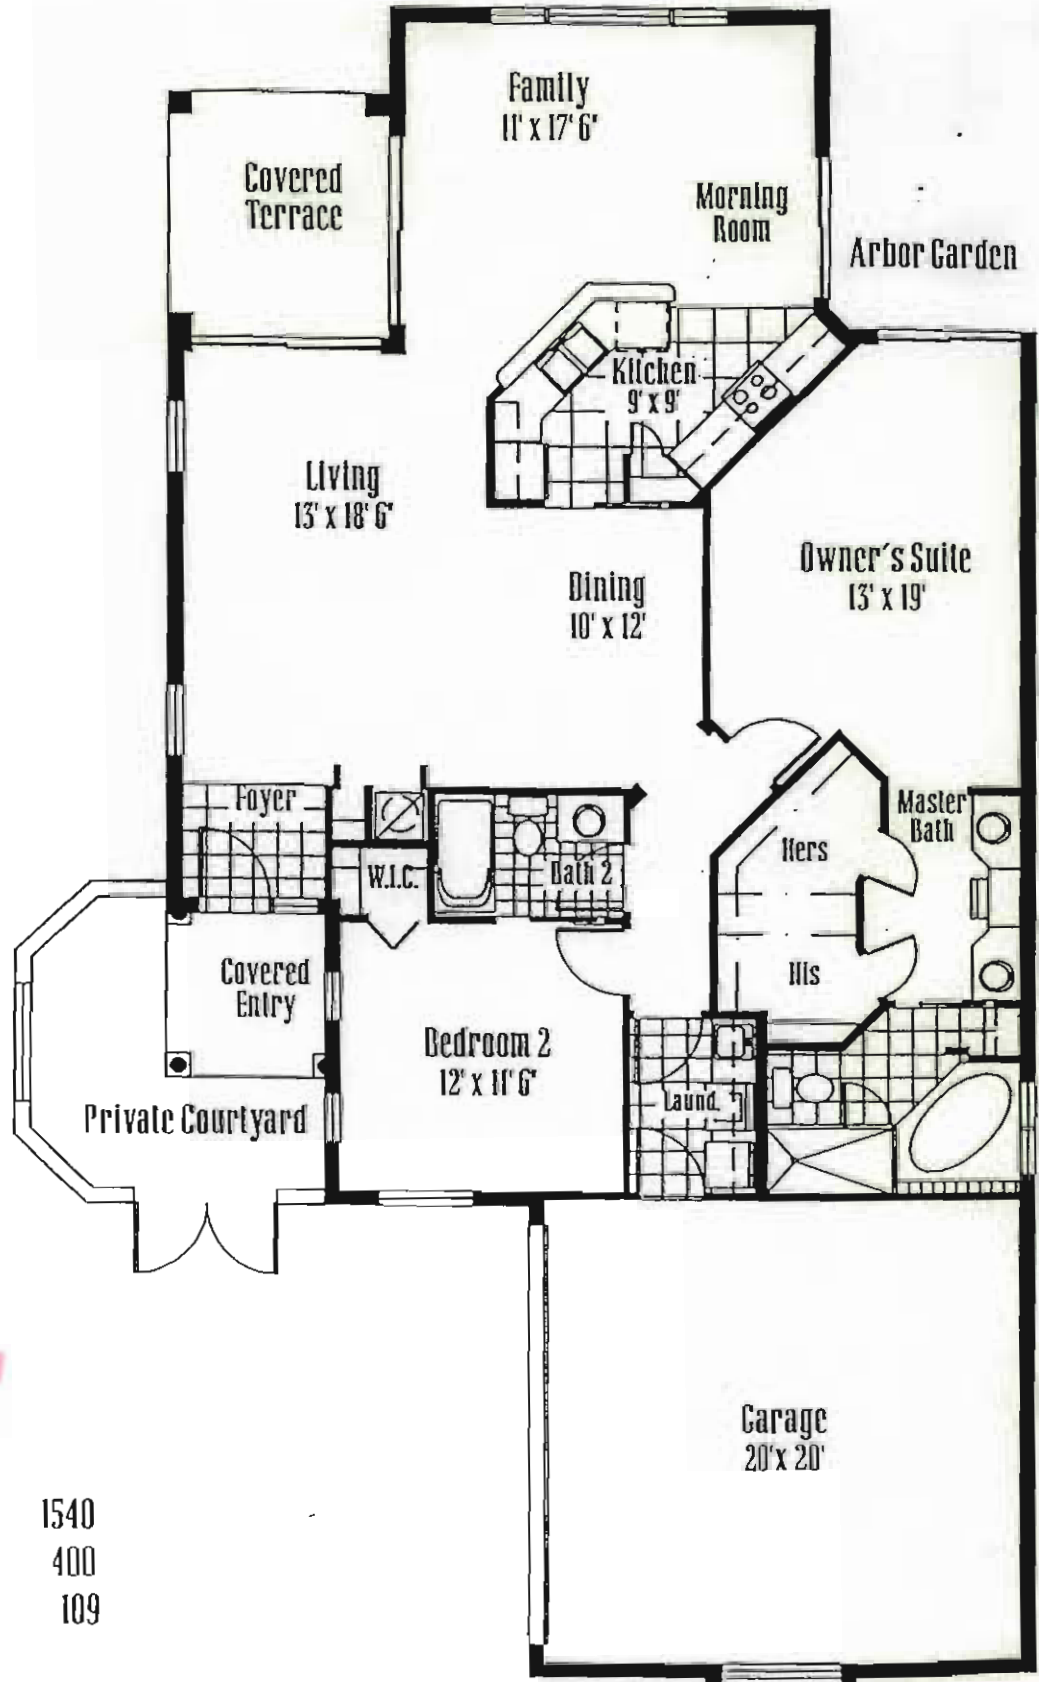

# Model A

2 Bedroom • 2 Bath

Total Living Area

2049 Sq. Ft.

A/C Area  
Garage  
Terrace

1540  
400  
109