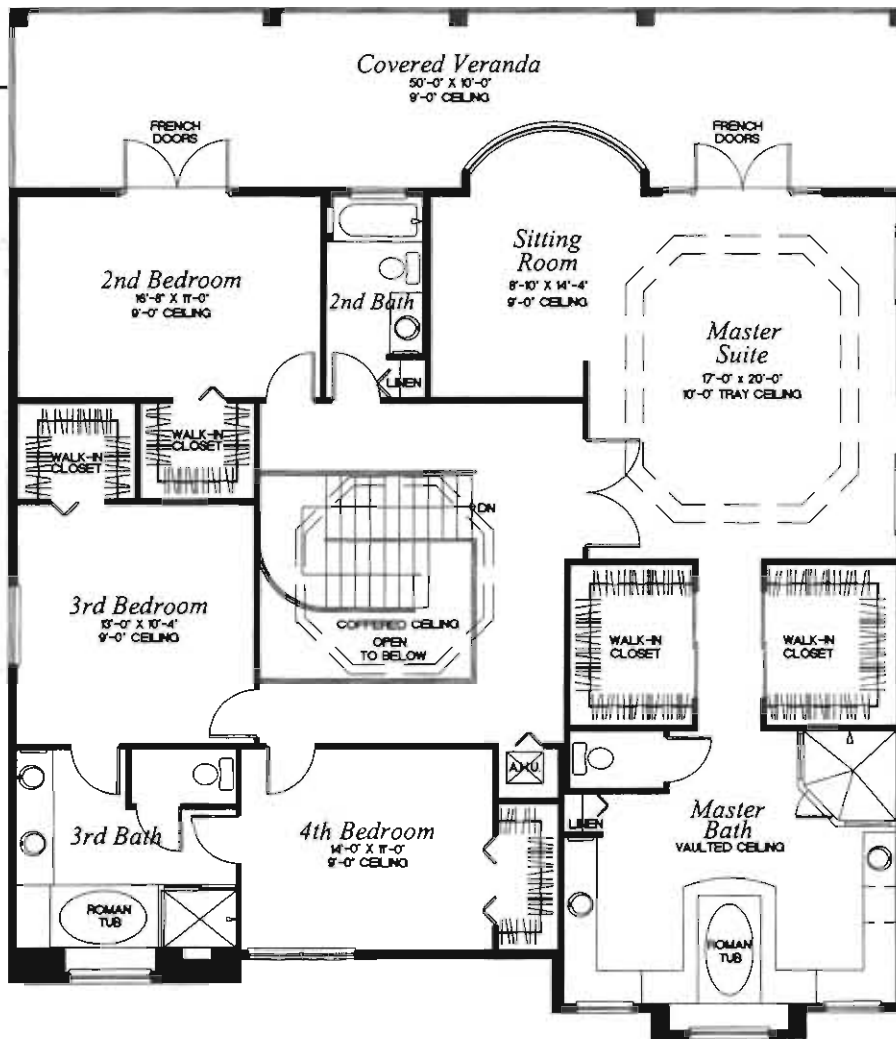

PINK DIAMOND/78

The Diamond Collection

5 Bedrooms, 4 Baths

Family Room, Café

Screened Covered Patio

3-Car Garage

4,083 a/c sq. ft.

5,689 total sq. ft.

FIRST FLOOR

SECOND FLOOR