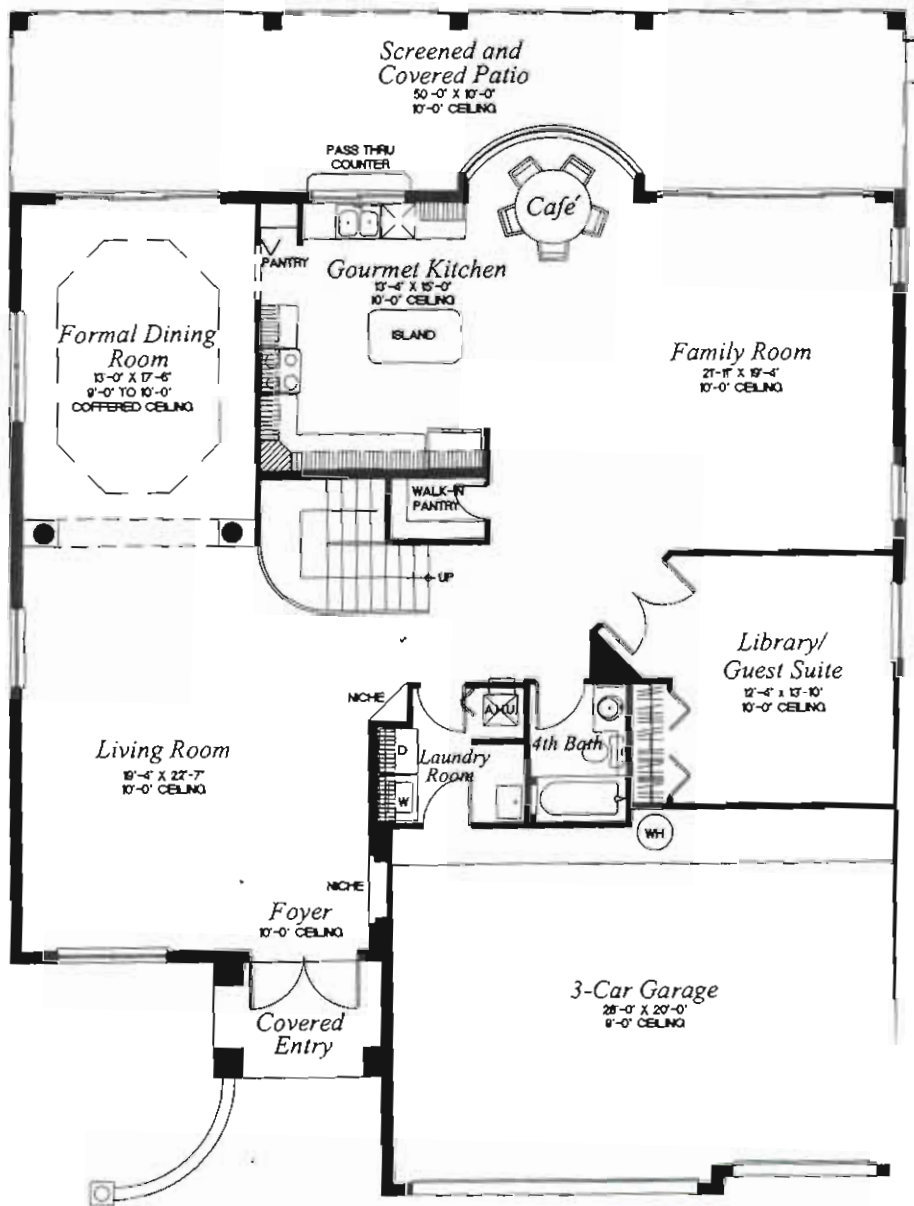

PINK DIAMOND/78

The Diamond Collection

5 Bedrooms, 4 Baths

Family Room, Café

Screened Covered Patio

3-Car Garage

4,083 a/c sq. ft.

5,689 total sq. ft.

FIRST FLOOR

SECOND FLOOR