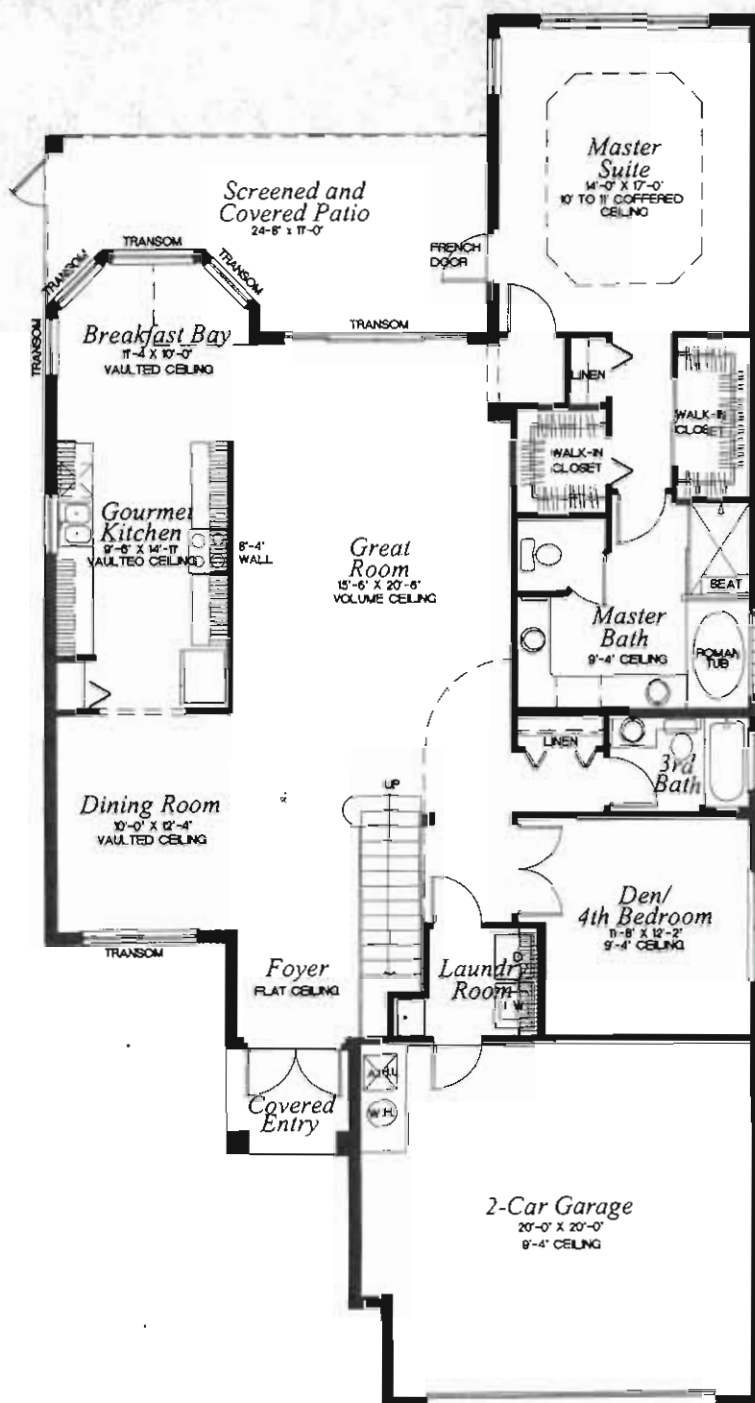

IBIS/56

The Sanctuary Collection

3 Bedrooms with Den/4th Bedroom

3 Baths, Great Room

Breakfast Bay, Loft

Screened Covered Patio

2-Car Garage

2,735 a/c sq. ft.

3,468 total sq. ft.

FIRST FLOOR

SECOND FLOOR