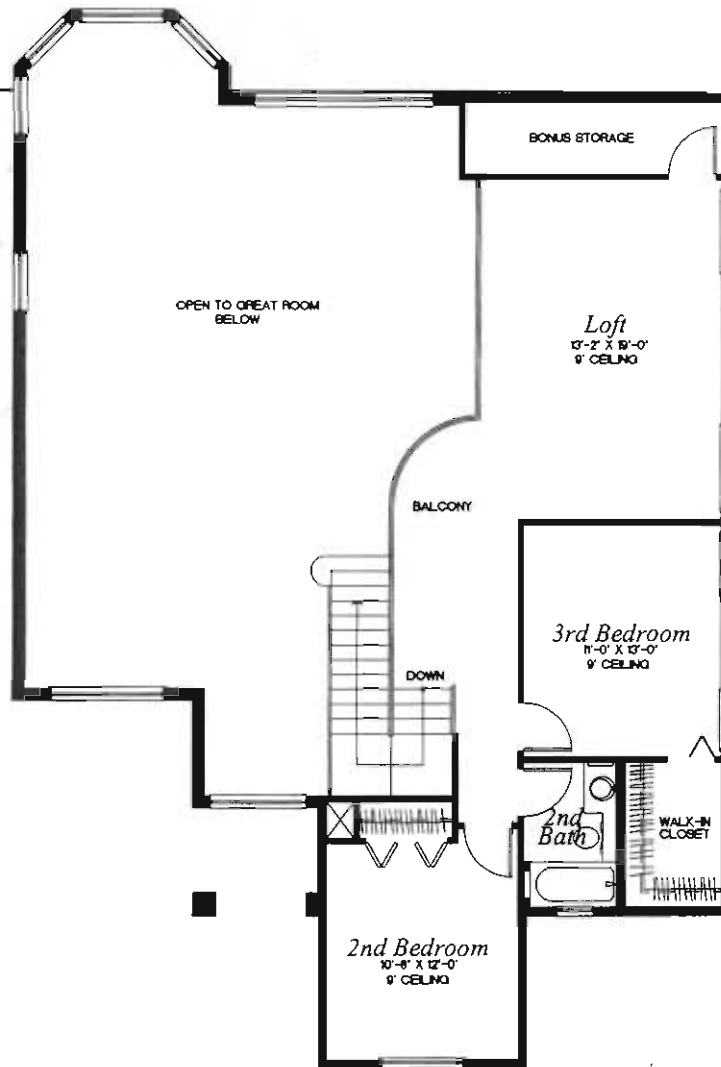

IBIS/56

The Sanctuary Collection

3 Bedrooms with Den/4th Bedroom

3 Baths, Great Room

Breakfast Bay, Loft

Screened Covered Patio

2-Car Garage

2,735 a/c sq. ft.

3,468 total sq. ft.

FIRST FLOOR

SECOND FLOOR