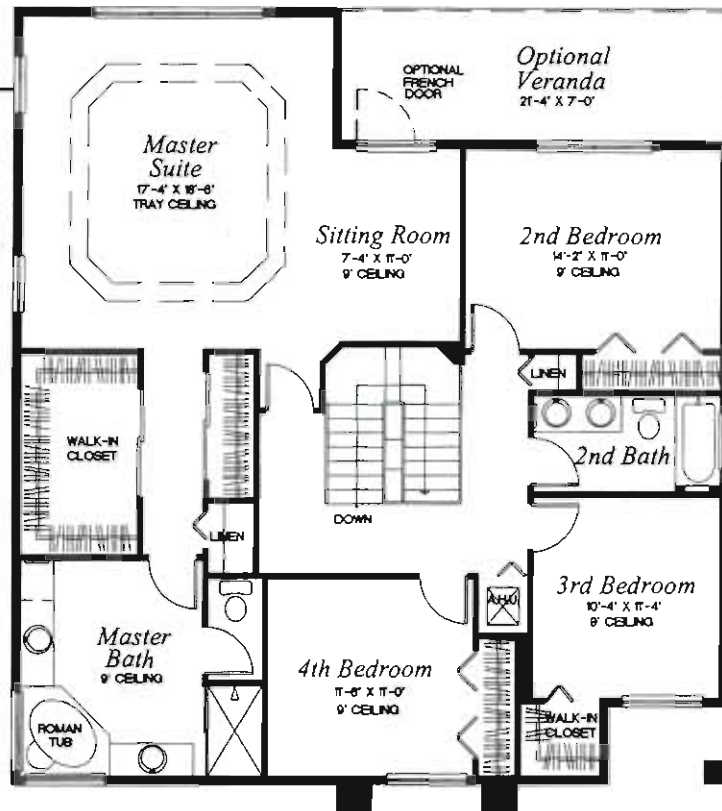

## The Sanctuary Collection

5 Bedrooms, 3 Baths

Family Room, Breakfast Bay

Screened Covered Patio

3-Car Garage

2,904 a/c sq. ft.

3,616 total sq. ft.

FIRST FLOOR

SECOND FLOOR