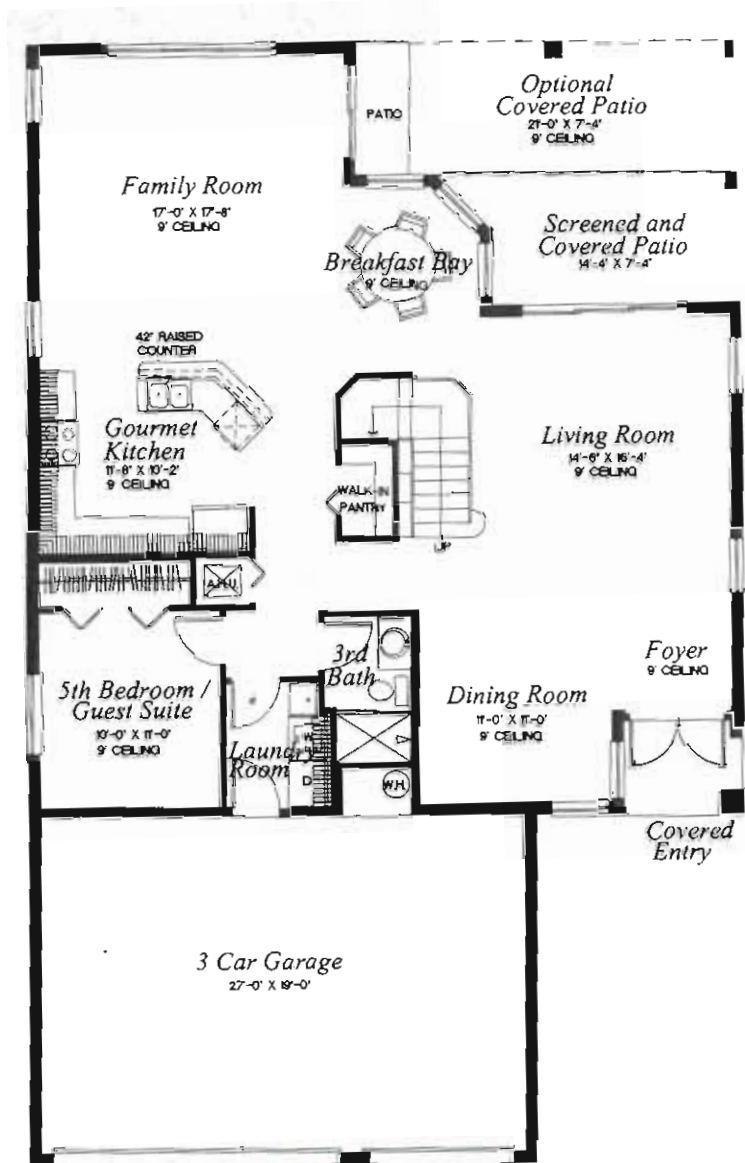

## The Sanctuary Collection

5 Bedrooms, 3 Baths

Family Room, Breakfast Bay

Screened Covered Patio

3-Car Garage

2,904 a/c sq. ft.

3,616 total sq. ft.

FIRST FLOOR

SECOND FLOOR