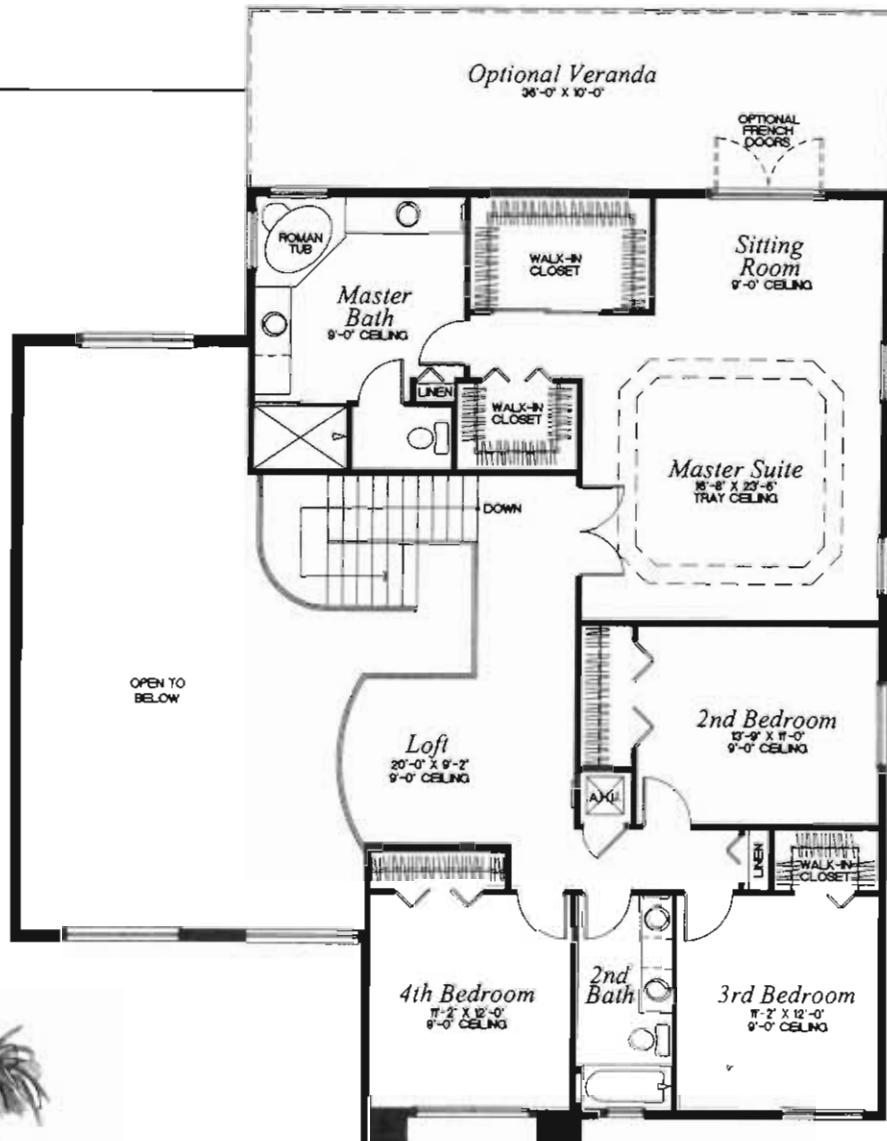

EMERALD/76

The Diamond Collection

- 4 Bedrooms with
- Den/5th Bedroom
- 3 Baths, Family Room
- Breakfast Bay, Loft
- Screened Covered Patio
- 3-Car Garage

3,338 a/c sq. ft.

4,227 total sq. ft.

SECOND FLOOR