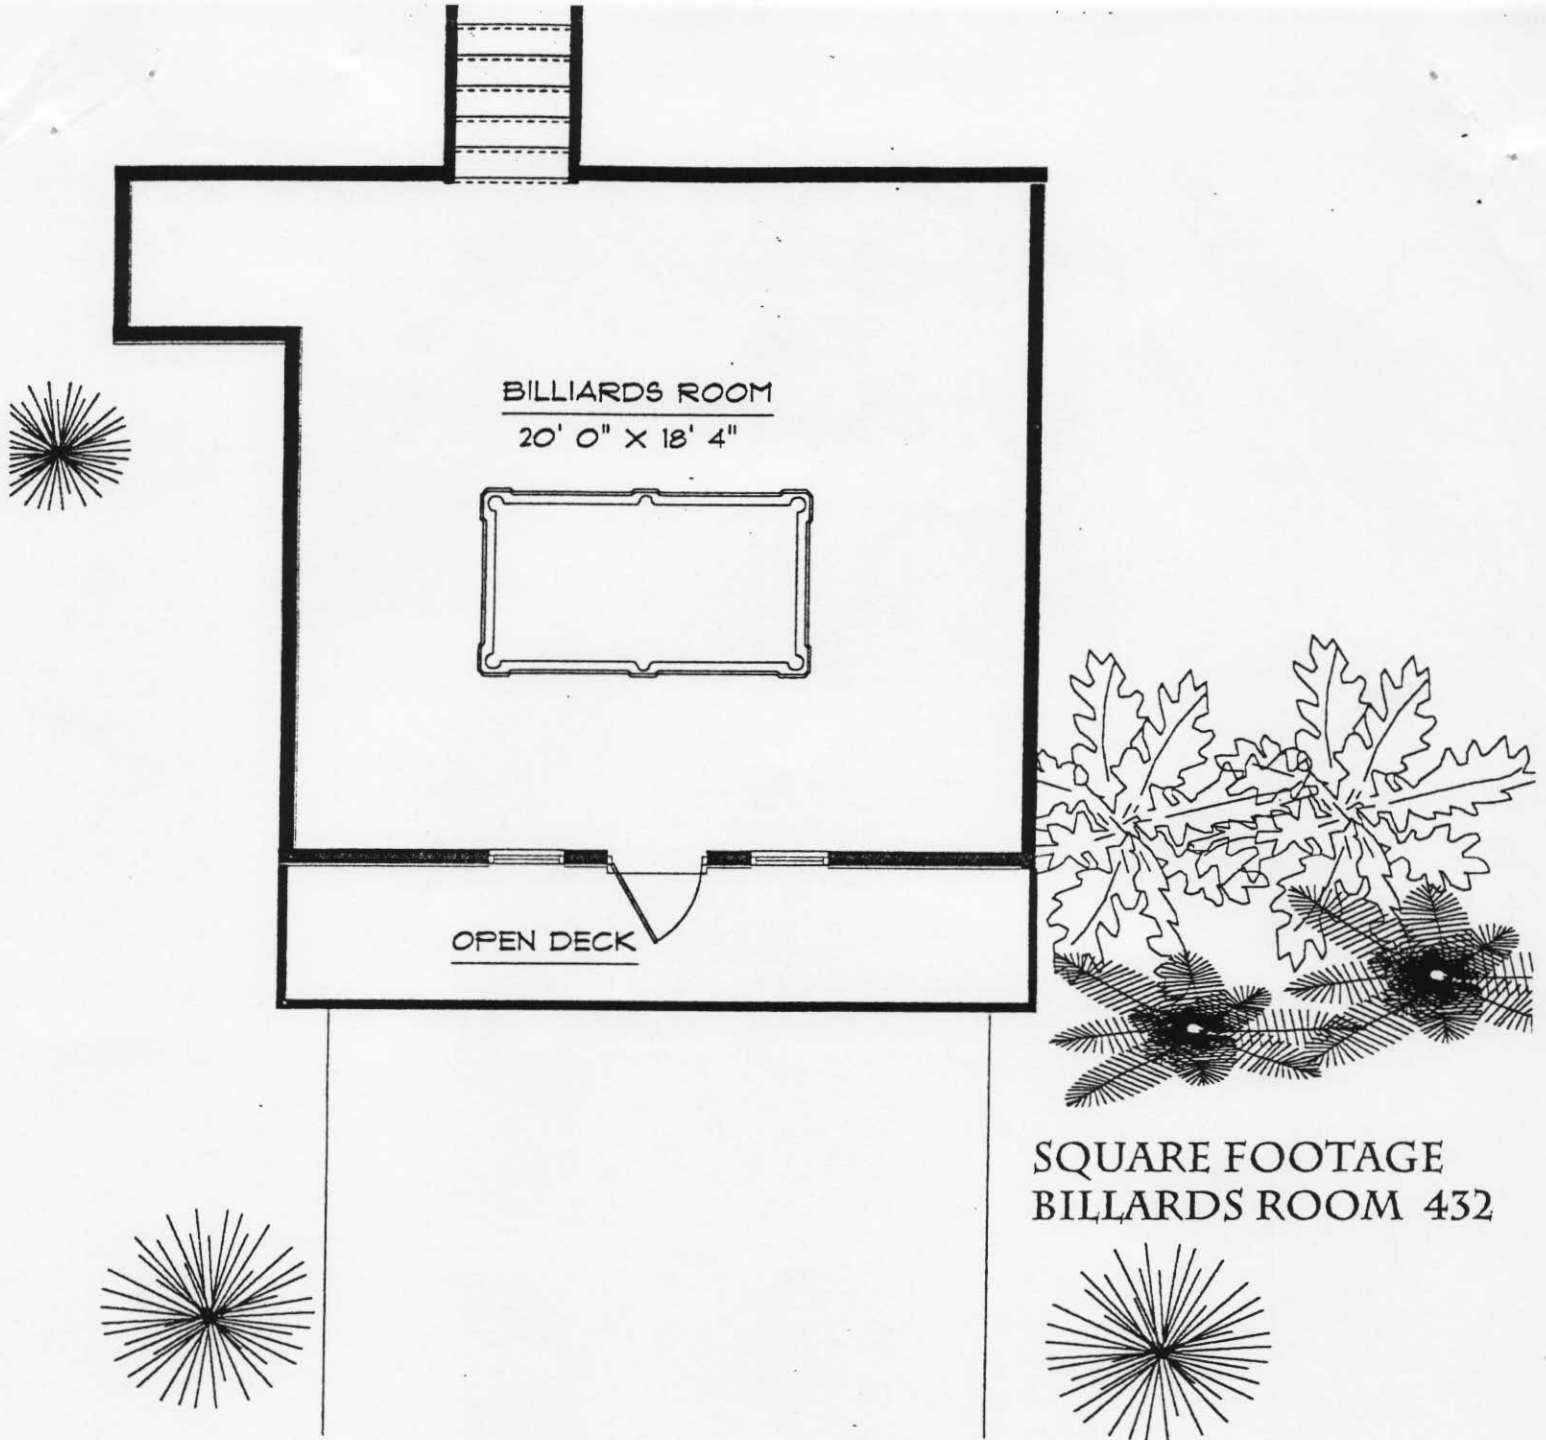

See Dave Morton

\$ 98,900

on your lot

includes \$5,000 credit for lot.

Steel / ALUM
 Construction
 No wood.

SAND CASTLE HOMES
 OF S.W. FLORIDA, L.C.
 CHATEAU I MODEL

1653
 432
 2085 SQ FT

SQUARE FOOTAGE
 A/C LIVING 1653
 GARAGE 518
 LANAI 77
 BILLARDS 432
 TOTAL 2680

SAND CASTLE HOMES OF S.W. FLORIDA, L.C.