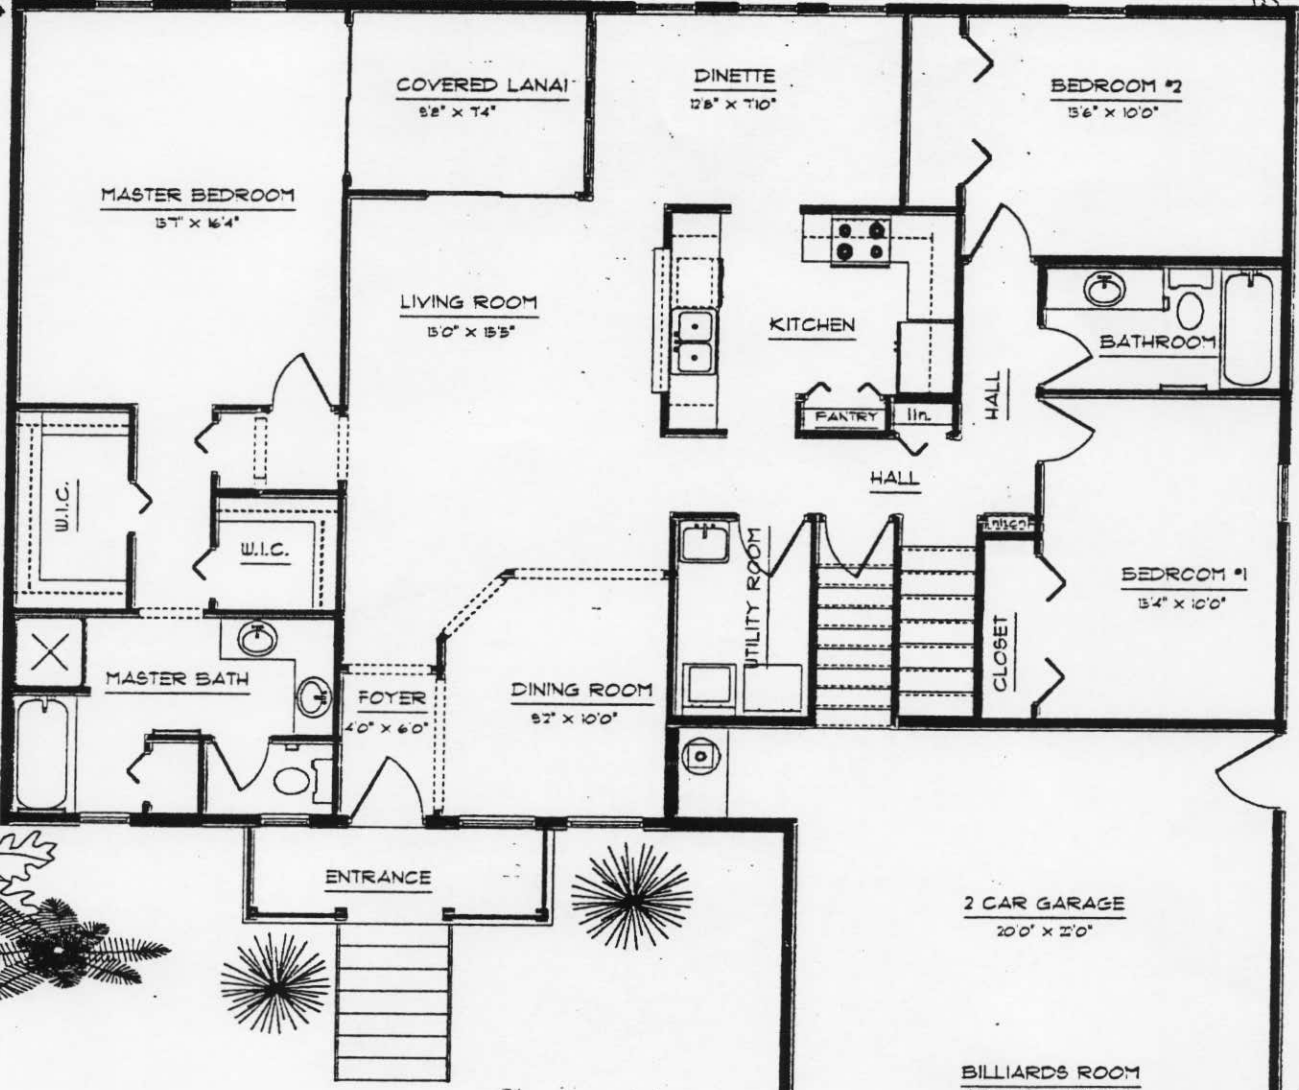

See Dave Morton

\$ 98,900

on your lot

includes \$5,000 credit for lot.

Steel / ALUM
 Construction
 No wood.

SAND CASTLE HOMES
 OF S.W. FLORIDA, L.C.
 CHATEAU I MODEL

1653
 432
 2085 SQ FT

SQUARE FOOTAGE
 A/C LIVING 1653
 GARAGE 518
 LANAI 77
 BILLARDS 432
 TOTAL 2680