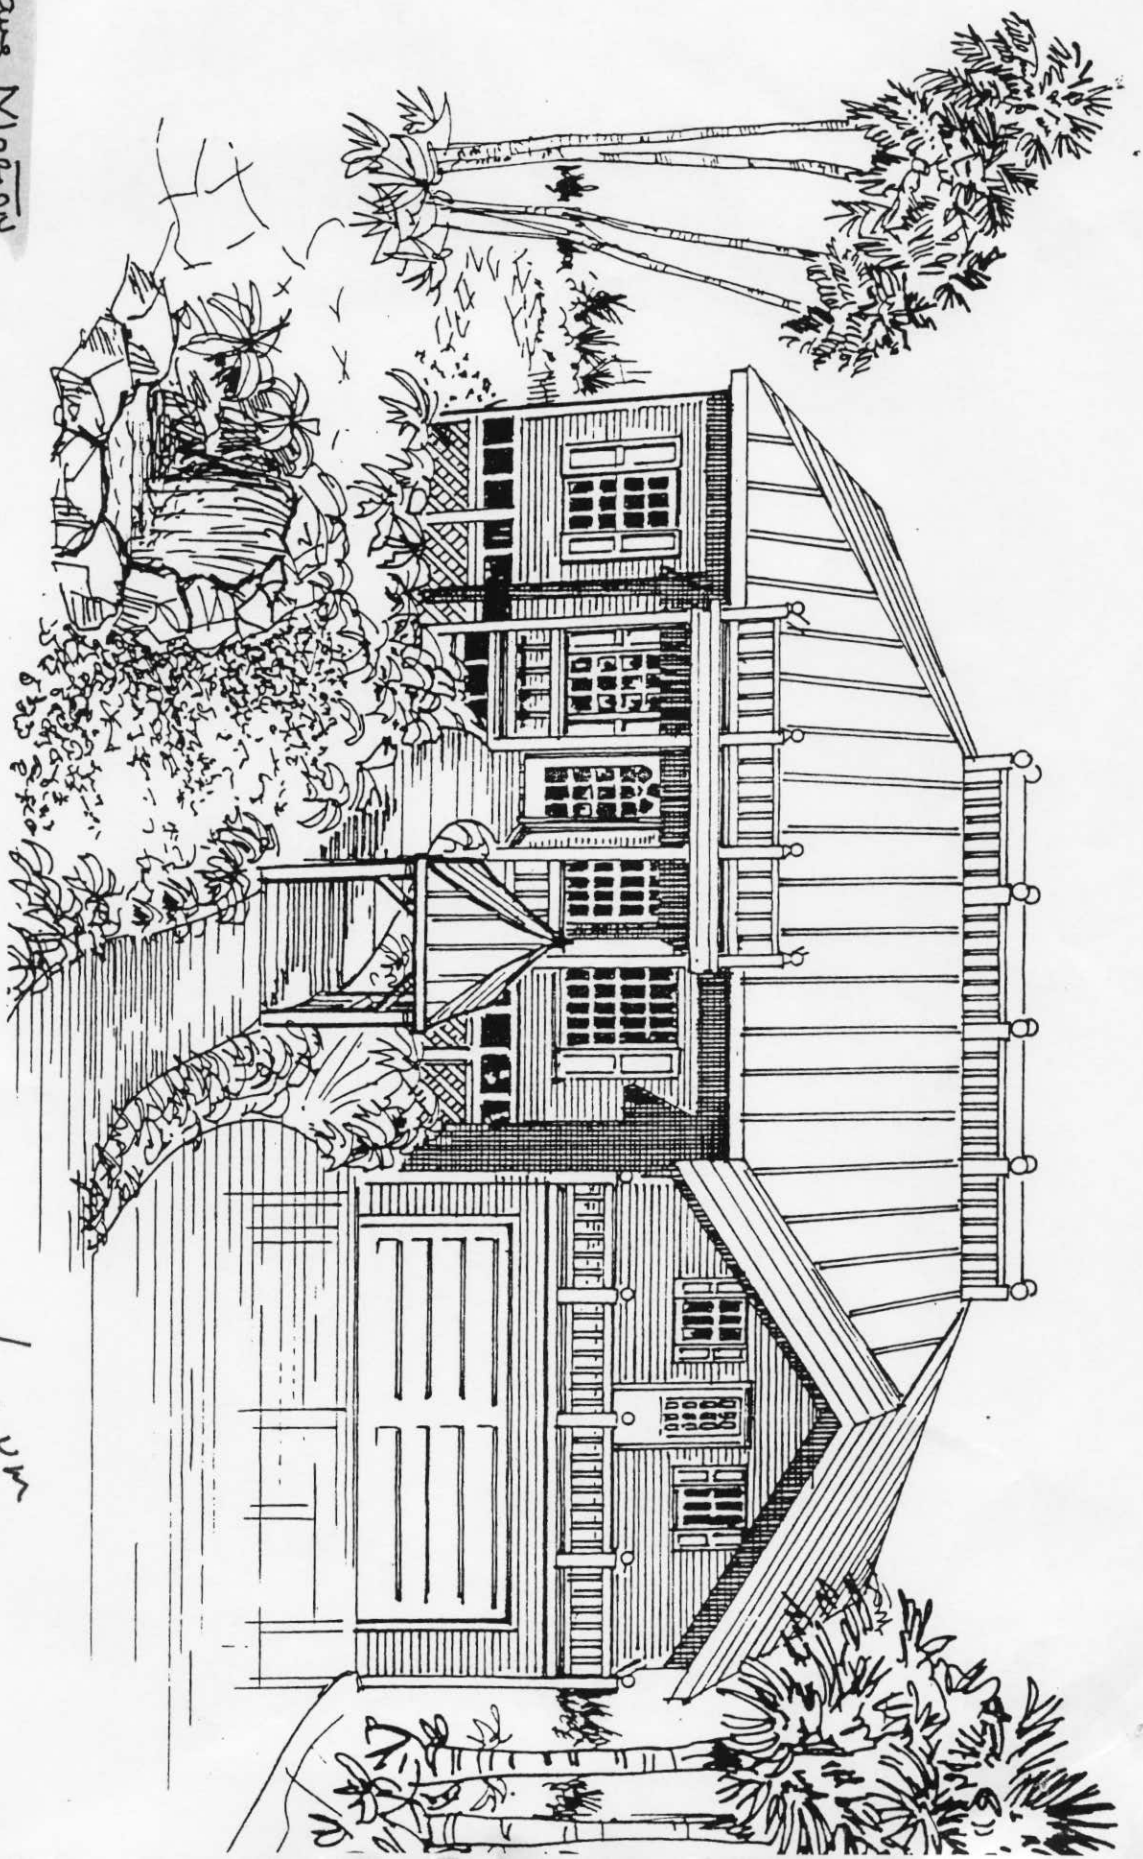

See Dave Morton

\$ 98,900

on your lot

includes \$5,000 credit for lot.

Steel / ALUM
 Construction
 No wood.

SAND CASTLE HOMES
 OF S.W. FLORIDA, L.C.
 CHATEAU I MODEL

1653
 432
 2085 SQ FT

SQUARE FOOTAGE
 A/C LIVING 1653
 GARAGE 518
 LANAI 77
 BILLARDS 432
 TOTAL 2680

SAND CASTLE HOMES OF S.W. FLORIDA, L.C.