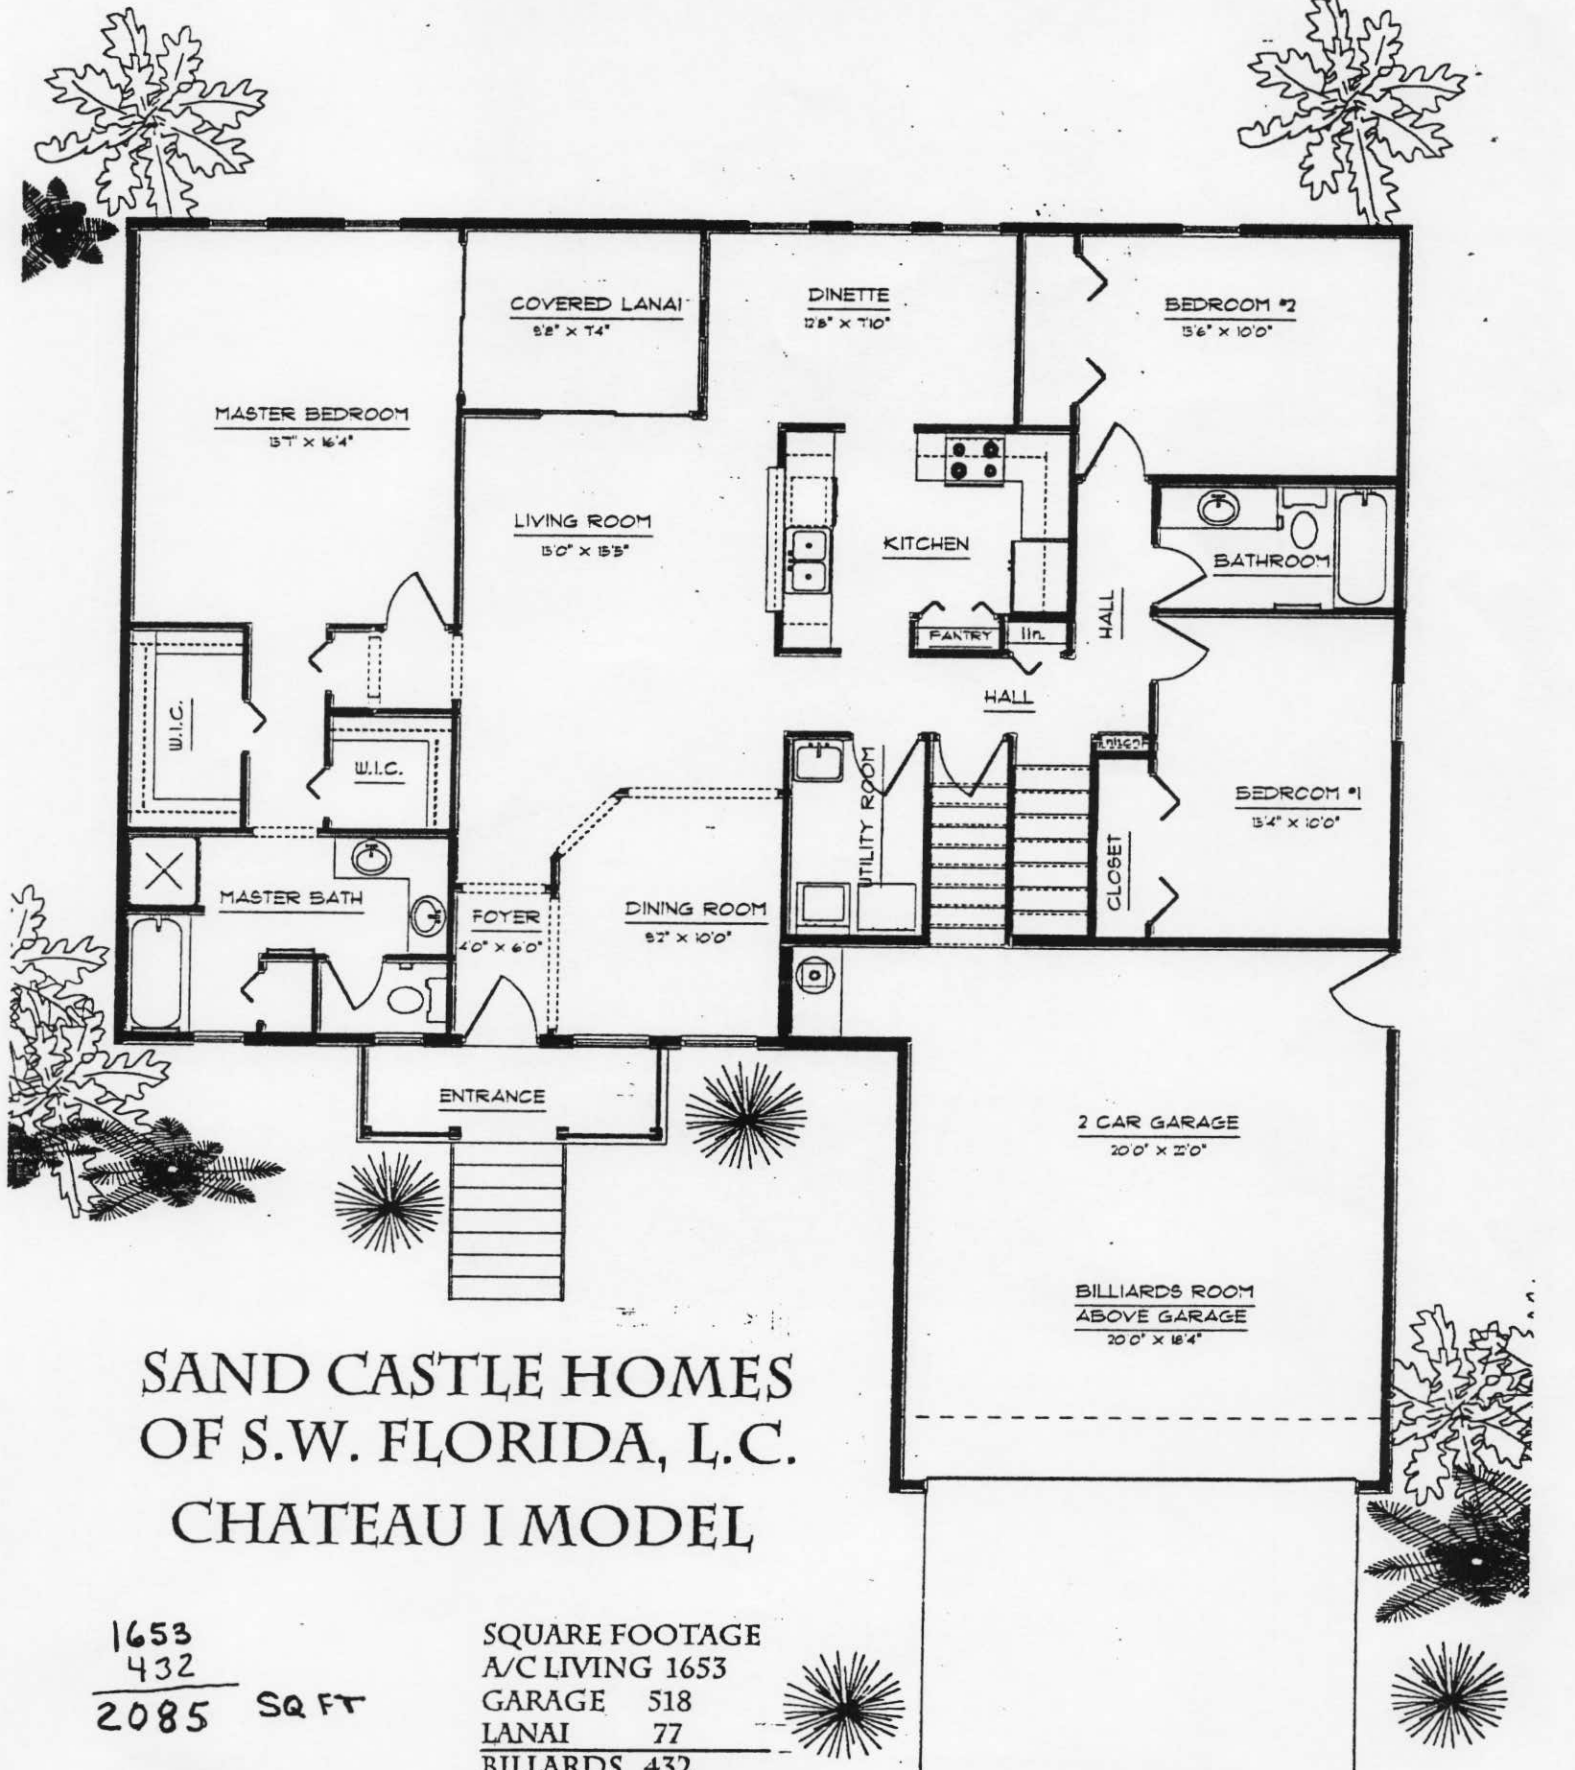

See Dave Morton

\$ 98,900

on your lot

includes \$5,000 credit for lot.

Steel / ALUM
 Construction
 No wood.

SAND CASTLE HOMES
 OF S.W. FLORIDA, L.C.
 CHATEAU I MODEL

1653
 432
 2085 SQ FT

SQUARE FOOTAGE
 A/C LIVING 1653
 GARAGE 518
 LANAI 77
 BILLARDS 432
 TOTAL 2680

SAND CASTLE HOMES OF S.W. FLORIDA, L.C.