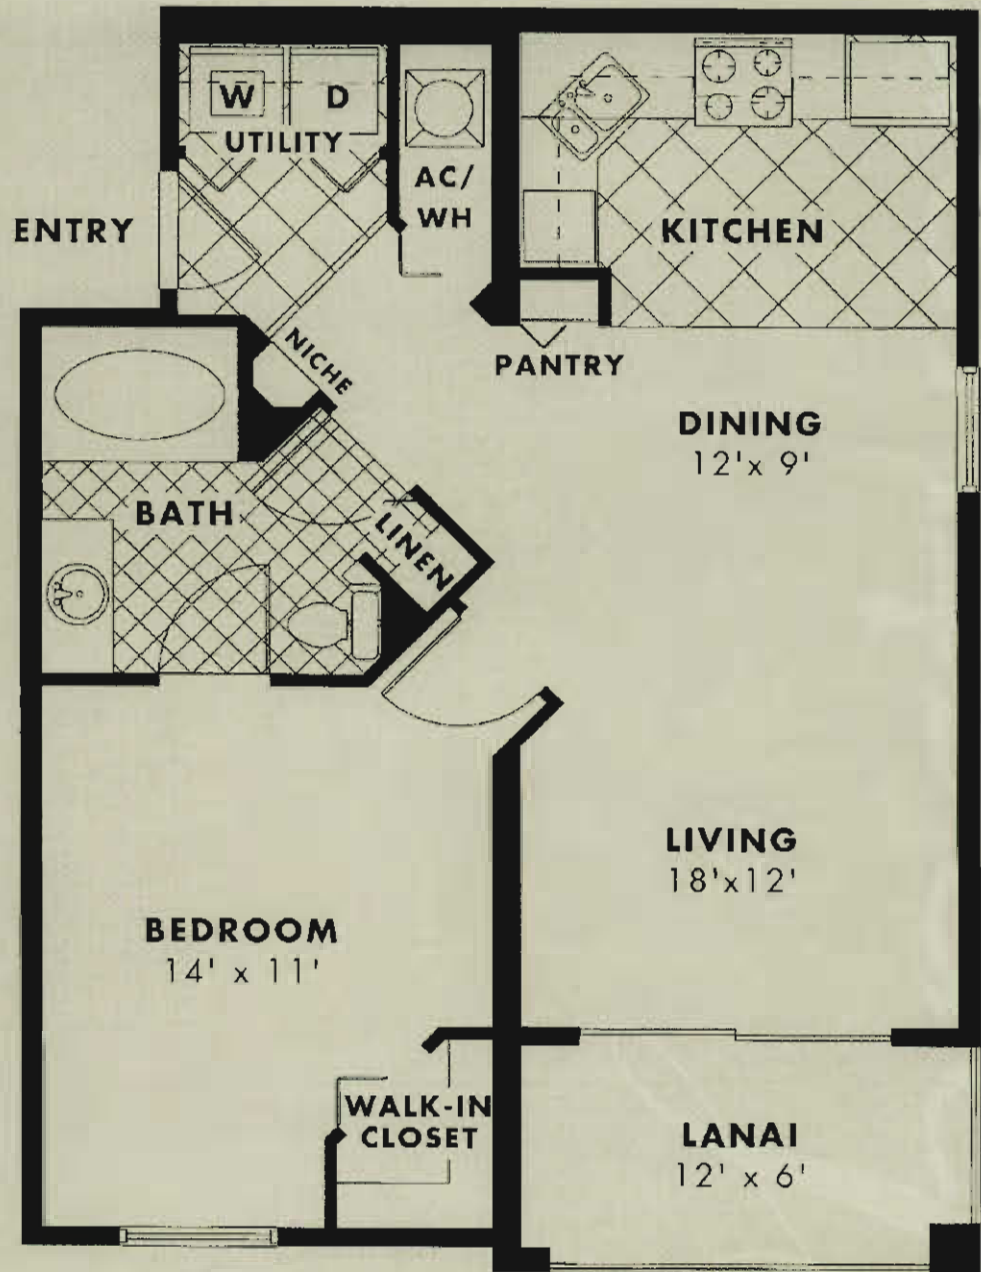

The Sanctuary
at Imperial River

The Orchid

1 Bedroom / 1 Bath / 1,200 sq. ft. (approx.)

Oral representations cannot be relied upon as correctly stating representations of the developer. For correct representations, make reference to documents required by Section 718.503, Florida Statutes, to be furnished by a developer to a buyer or lessee. All prices are subject to change without advance notice.