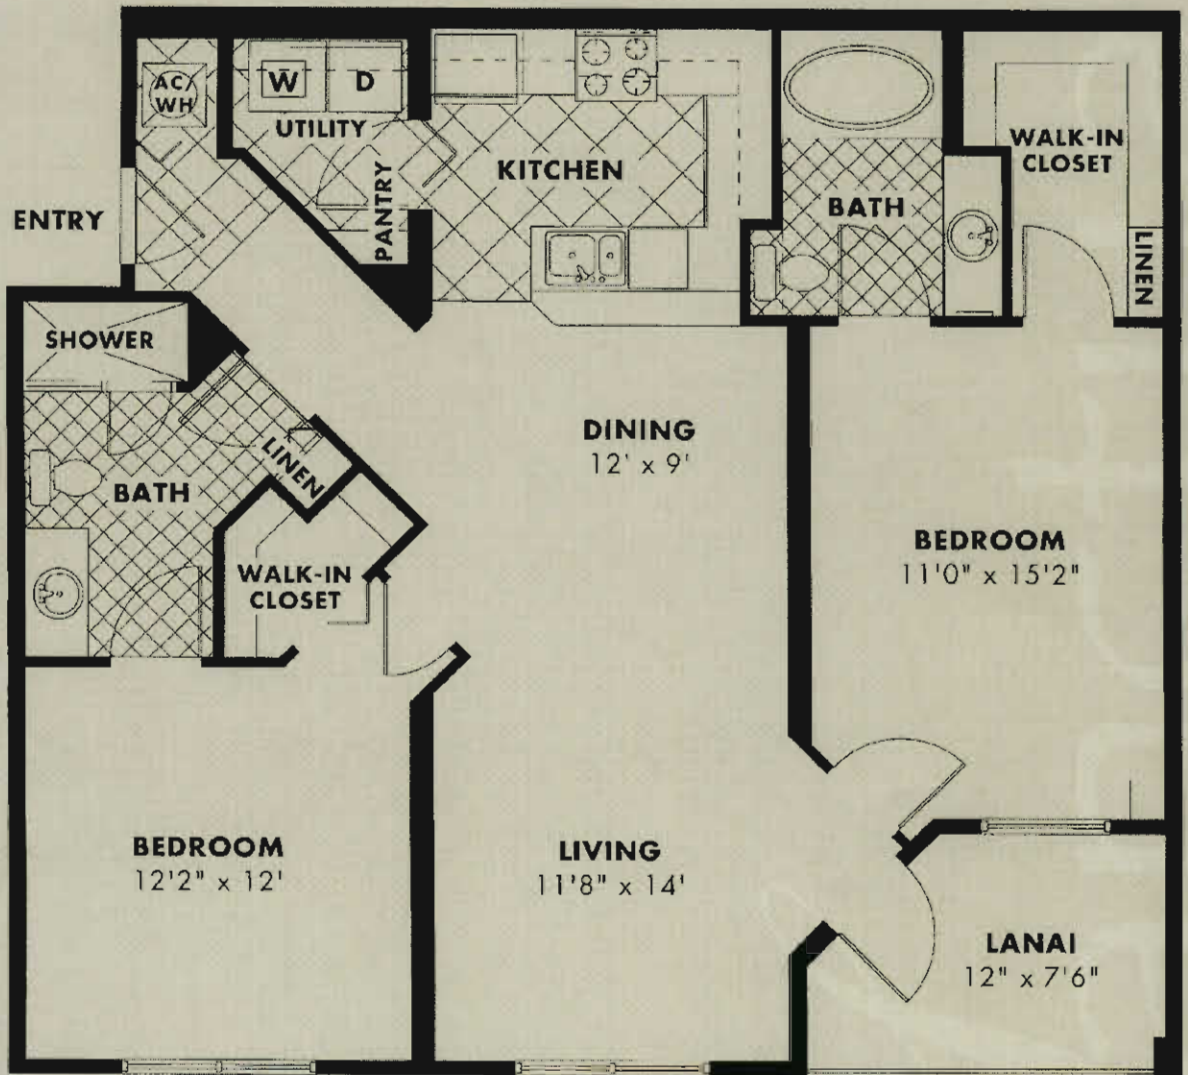

The Bamboo

2 Bedroom / 2 Bath / A/C Sq Ft: 1,106, LANAI: 78 Sq Ft

Oral representations cannot be relied upon as correctly stating representations of the developer. For correct representations, make reference to documents required by Section 715.503 Florida Statutes to be furnished by a developer to a buyer or lessee. All prices are subject to change without advance notice.

THE BAMBOO

The Sanctuary
at Imperial River

8675 River Homes Lane,
Bonita Springs, FL 34135

Phone 239-495-4537

www.sanctuaryatbonita.com

Features and specifications are subject to change without notice. 01/2004