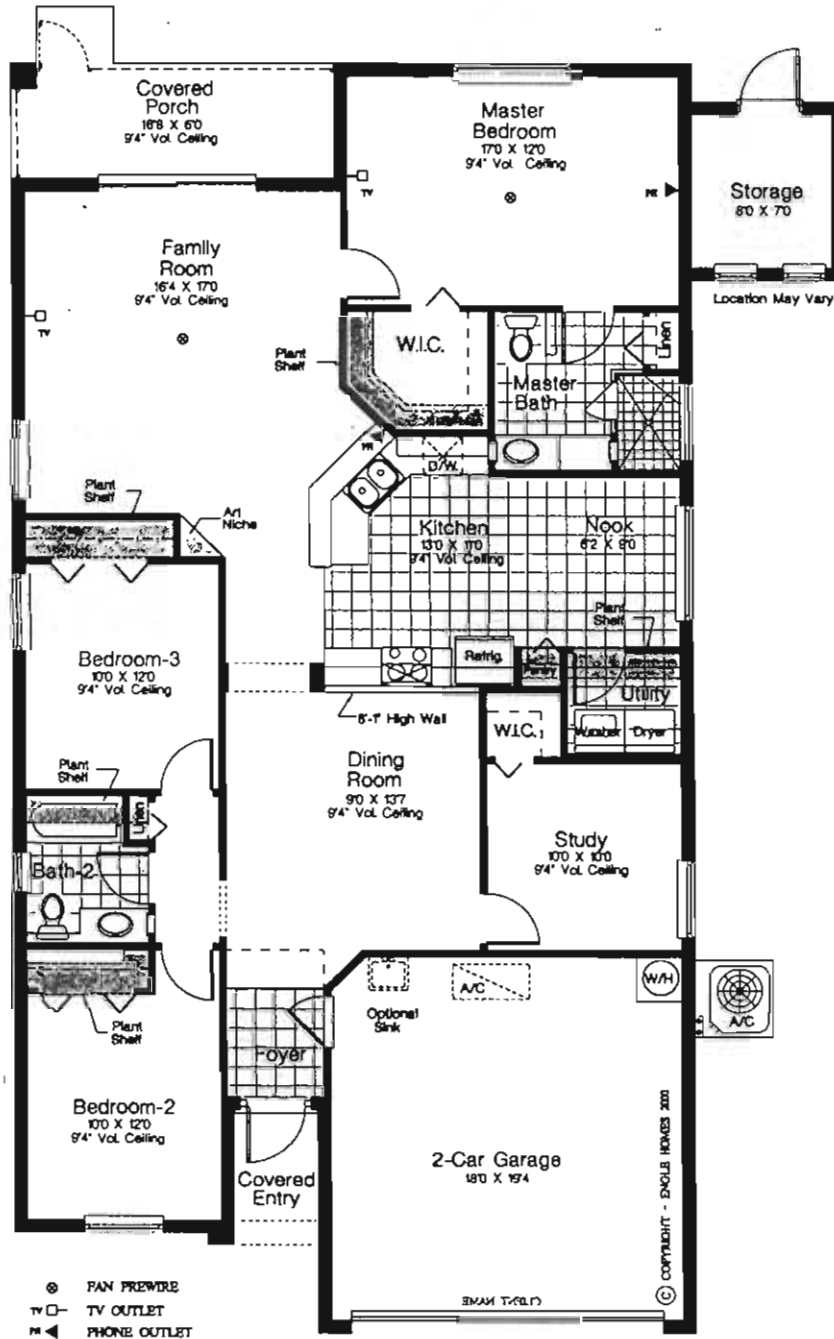

Chalfont

3 Bedrooms, 2 Baths, Study, Family Room, Covered Porch, 2-Car Garage

Living	1753 sq. ft.
Covered Porch	100 sq. ft.
Garage	380 sq. ft.
Covered Entry	29 sq. ft.
Total	2262 sq. ft.

APRIL 3, 2000

Floor Plan

Dimensions and specifications are approximate and subject to change without notice. Renderings shown are artist's concept.