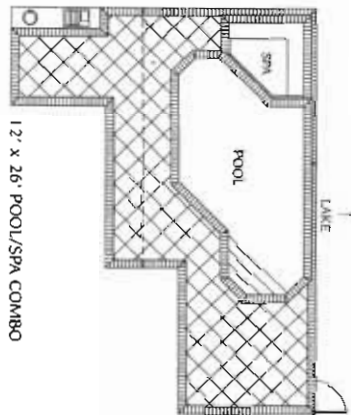

Rapallo
At Coconut Point

Santa Margherita

Three Bedroom, Two Bath,
Courtyard Villa

Air Conditioned	1,824 sq. ft.
Loggia	56 sq. ft.
Courtyard/Lanai	774 sq. ft.
Two-Car Garage	400 sq. ft.
Total	3,054 sq. ft.

Courtyard Options

Shown here is the Santa Margherita. All kidney pools and spas are also available on Porto Venere model.

7' SPA

12' x 20' POOL

12' x 26' LAP POOL

12' x 26' POOL/SPA COMBO

Courtyard Options

Shown here is the Sostri Levante. All pools and spas are also available on all other models.

7' SPA

12' x 20' POOL

12' x 26' LAP POOL

12' x 26' POOL/SPA COMBO