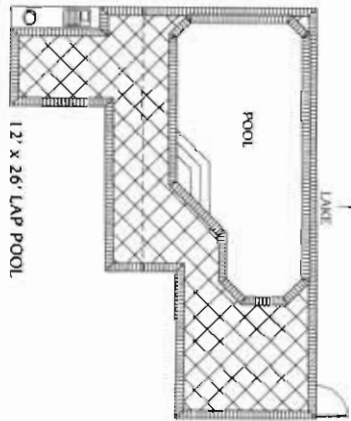

Courtyard Options

Shown here is the Santa Margherita. All kidney pools and spas are also available on Porto Venere model.

7' SPA

12' x 20' POOL

12' x 26' LAP POOL

12' x 26' POOL/SPA COMBO

Courtyard Options

Shown here is the Sostri Levante. All pools and spas are also available on all other models.

7' SPA

12' x 20' POOL

12' x 26' LAP POOL

12' x 26' POOL/SPA COMBO