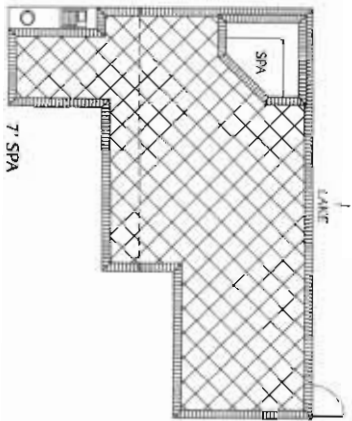

Courtyard Options

Shown here is the Santa Margherita. All kidney pools and spas are also available on Porto Venere model.

7' SPA

12' x 20' POOL

12' x 26' LAP POOL

12' x 26' POOL/SPA COMBO

Courtyard Options

Shown here is the Sostri Levante. All pools and spas are also available on all other models.

7' SPA

12' x 20' POOL

12' x 26' LAP POOL

12' x 26' POOL/SPA COMBO