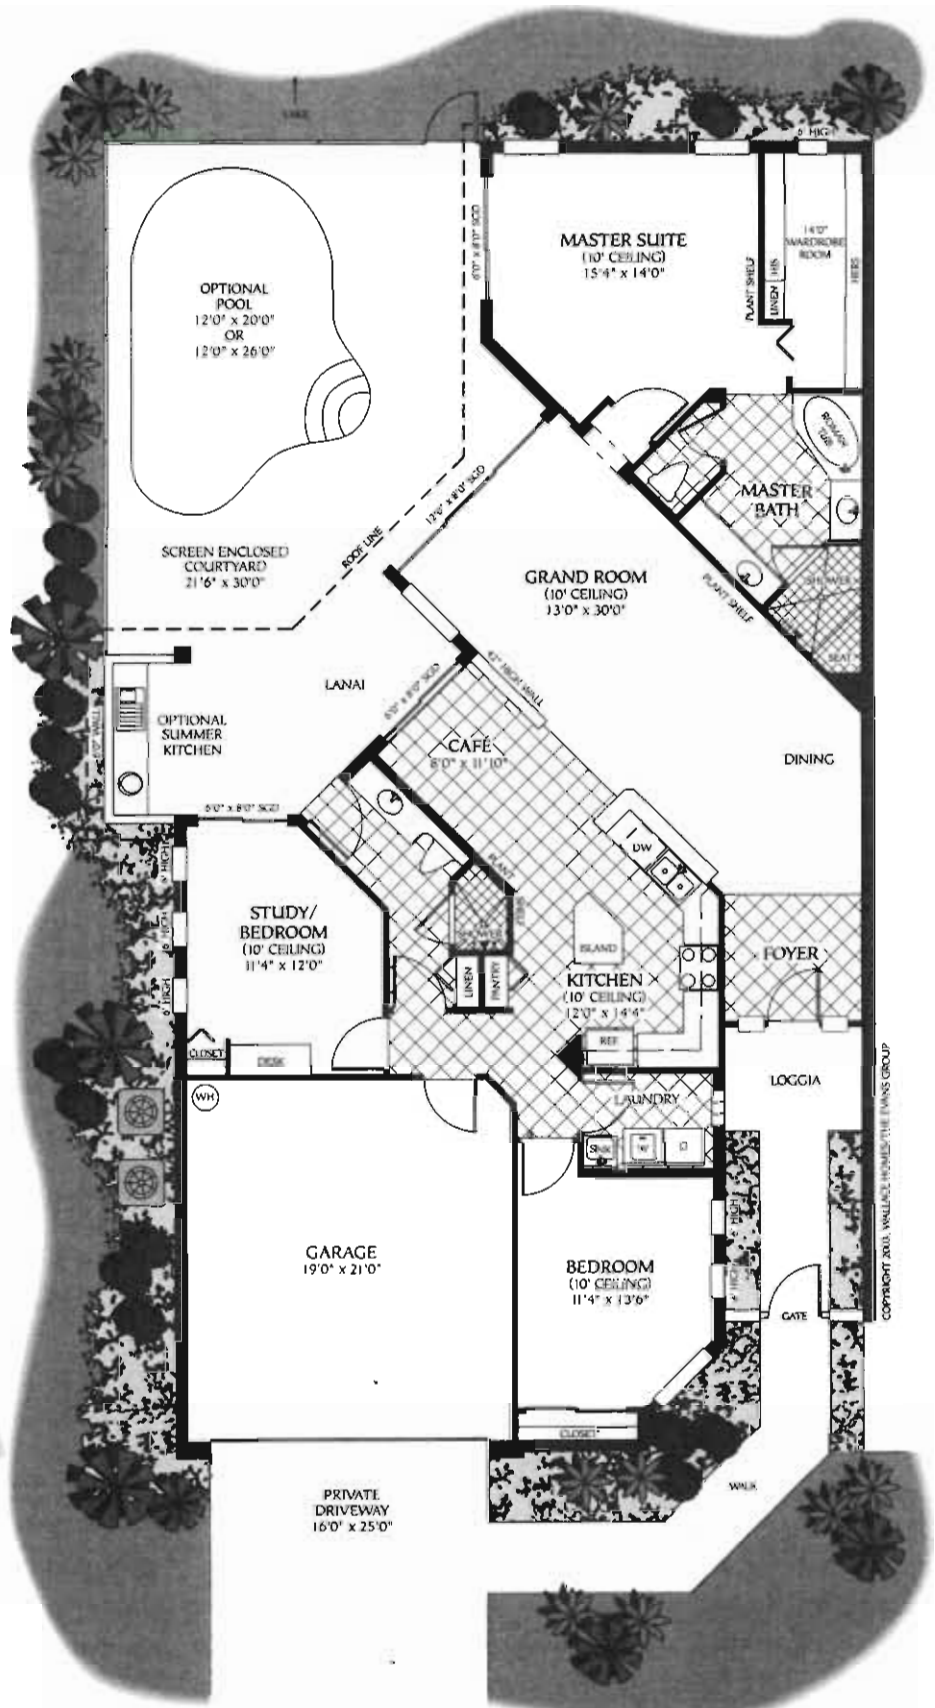

ORAL REPRESENTATIONS CANNOT BE RELIED UPON AS CORRECTLY STATING REPRESENTATIONS OF THE DEVELOPER. FOR CORRECT REPRESENTATIONS, MAKE REFERENCE TO THIS BROCHURE AND TO THE DOCUMENTS REQUIRED BY SECTION 718.503, FLORIDA STATUTES, TO BE FURNISHED BY A DEVELOPER TO A BUYER OR LESSEE

All dimensions are approximate. Developer reserves the right to change and alter all materials, specifications, features, dimensions and designs without notice. Prices and availability subject to change without notice.