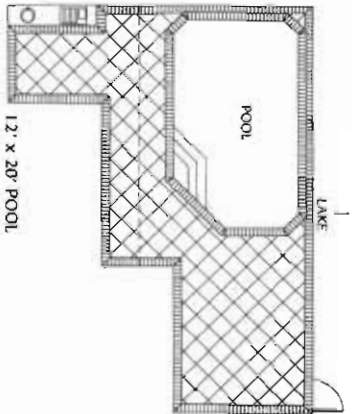

Courtyard Options

Shown here is the Santa Margherita. All kidney pools and spas are also available on Porto Venere model.

7' SPA

12' x 20' POOL

12' x 26' LAP POOL

12' x 26' POOL/SPA COMBO

Courtyard Options

Shown here is the Sostri Levante. All pools and spas are also available on all other models.

7' SPA

12' x 20' POOL

12' x 26' LAP POOL

12' x 26' POOL/SPA COMBO