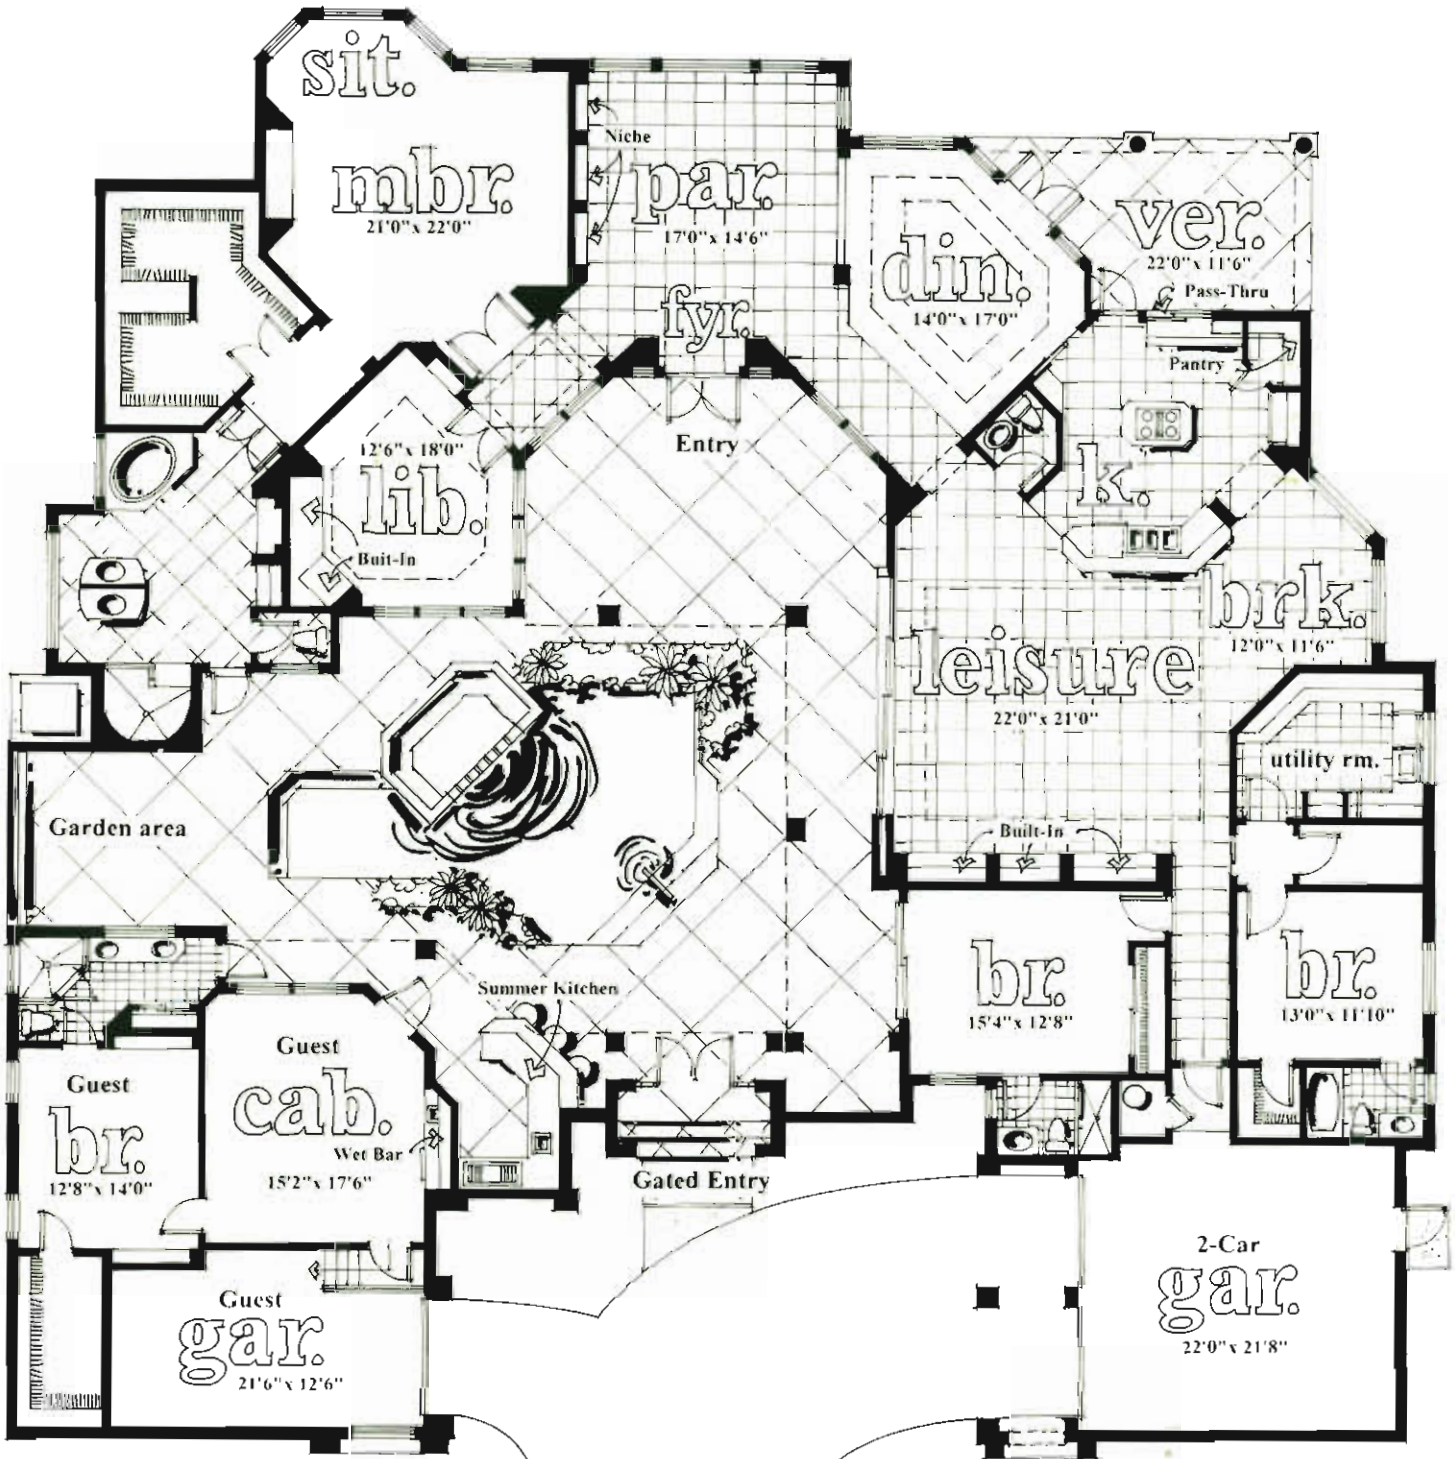

VENICE

ZK
Homes®

VENICE

AREA TABULATION

LIVING	4088
TOTAL	7394