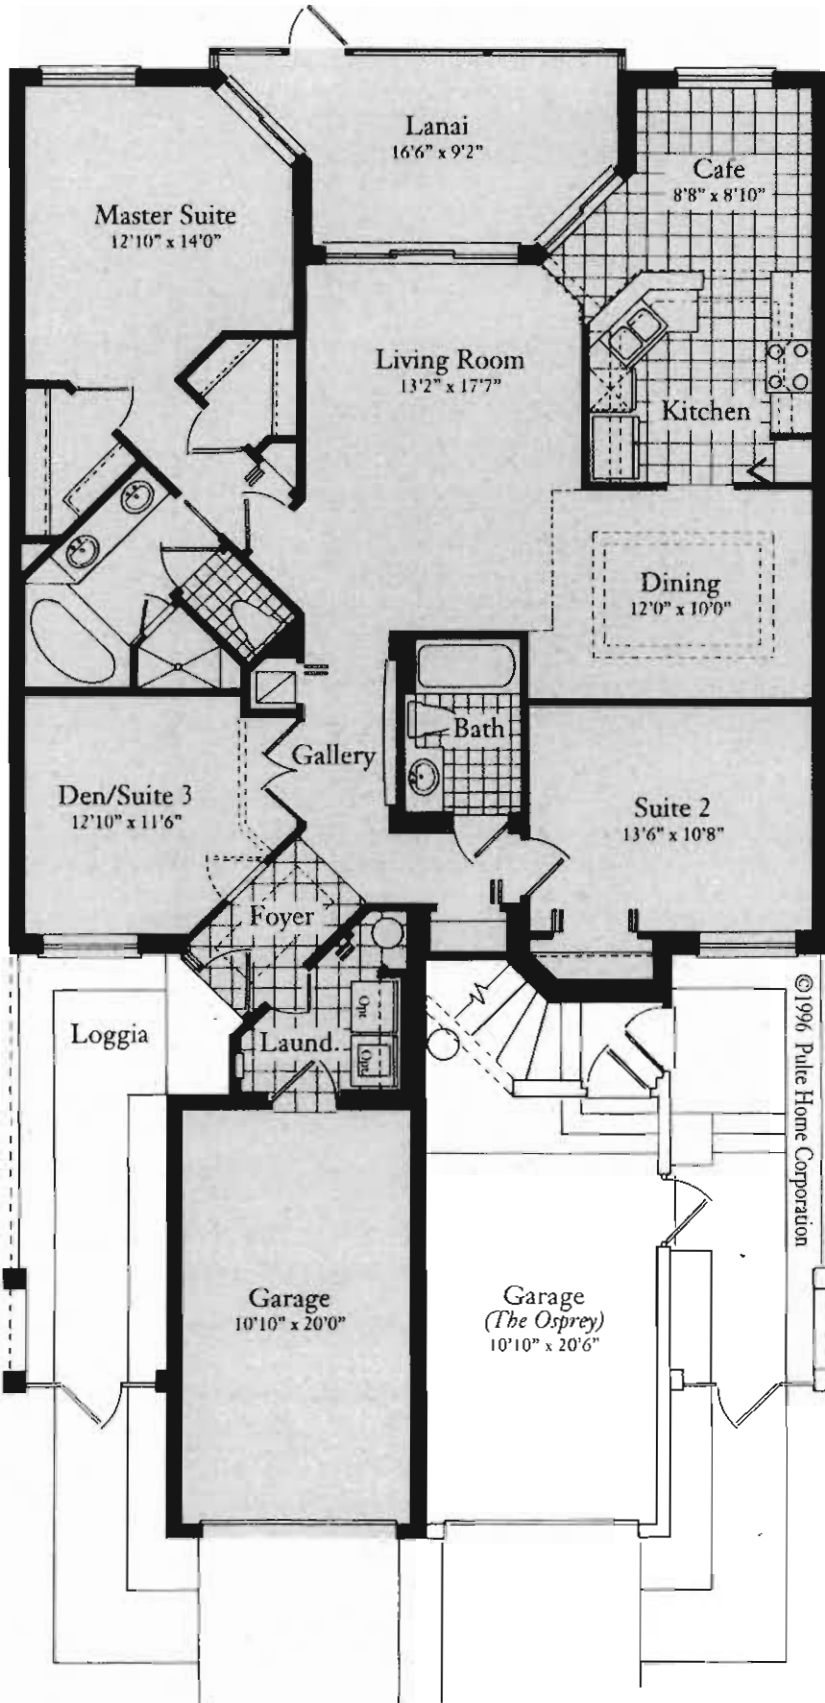

The Ibis

3 BEDROOM/DEN - 2 BATH

Living Area	1,560 sq. ft.
Lanai	143 sq. ft.
Garage	245 sq. ft.
Loggia	19 sq. ft.
Total	1,967 sq. ft.

©1996 Pulte Home Corporation

First Floor