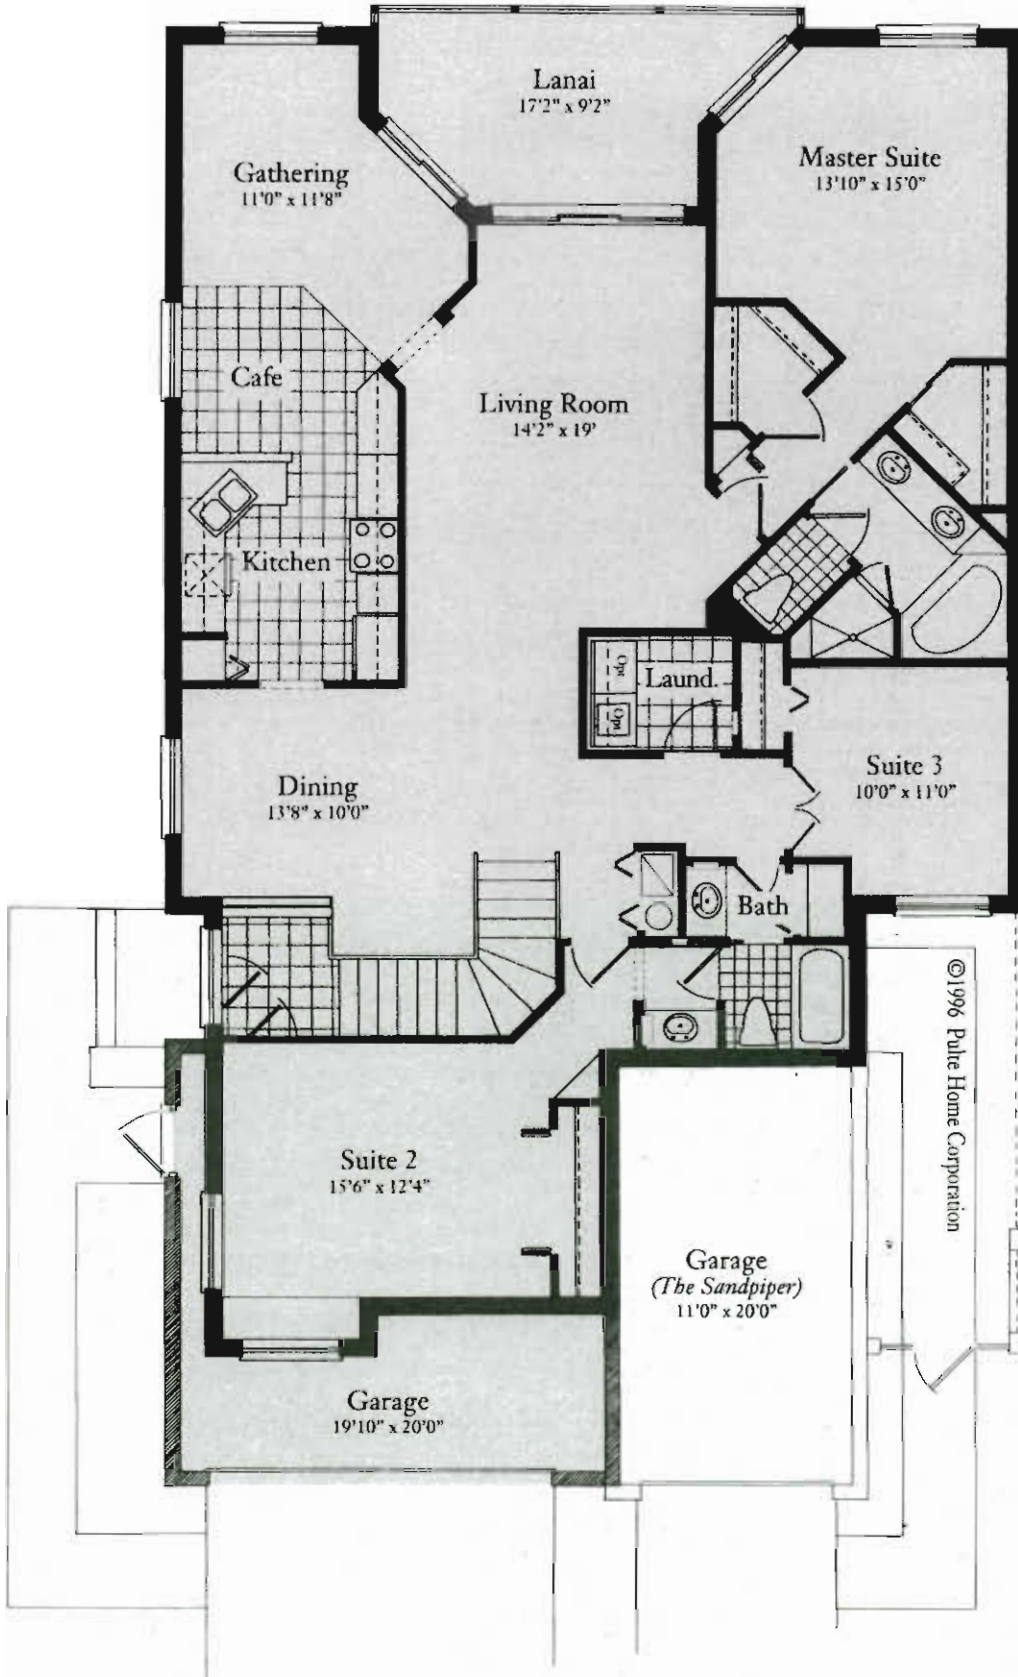

# The Tamarind

3 BEDROOM - 2 BATH

Living Area	1,988 sq. ft.
Lanai	148 sq. ft.
Garage	491 sq. ft.
Loggia	34 sq. ft.
<b>Total</b>	<b>2,661 sq. ft.</b>

Second Floor