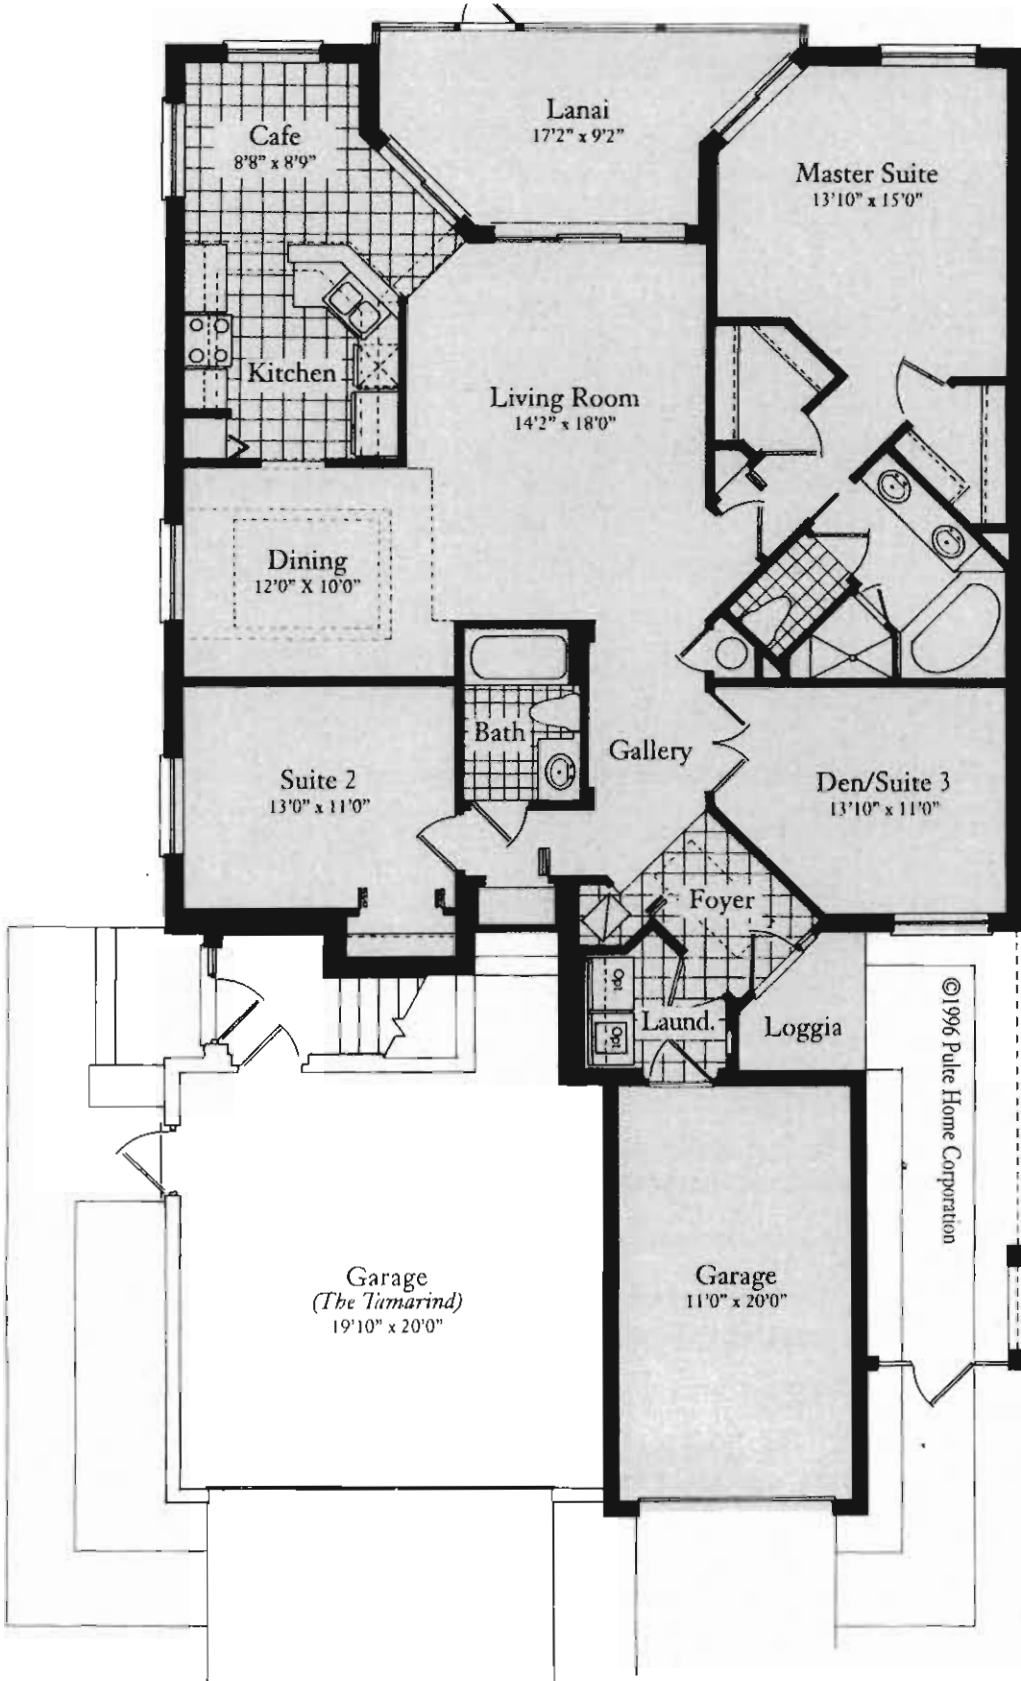

The Sandpiper

3 BEDROOM - 2 BATH

Living Area	1,633 sq. ft.
Lanai	148 sq. ft.
Garage	252 sq. ft.
Loggia	33 sq. ft.
Total	2,066 sq. ft.

First Floor